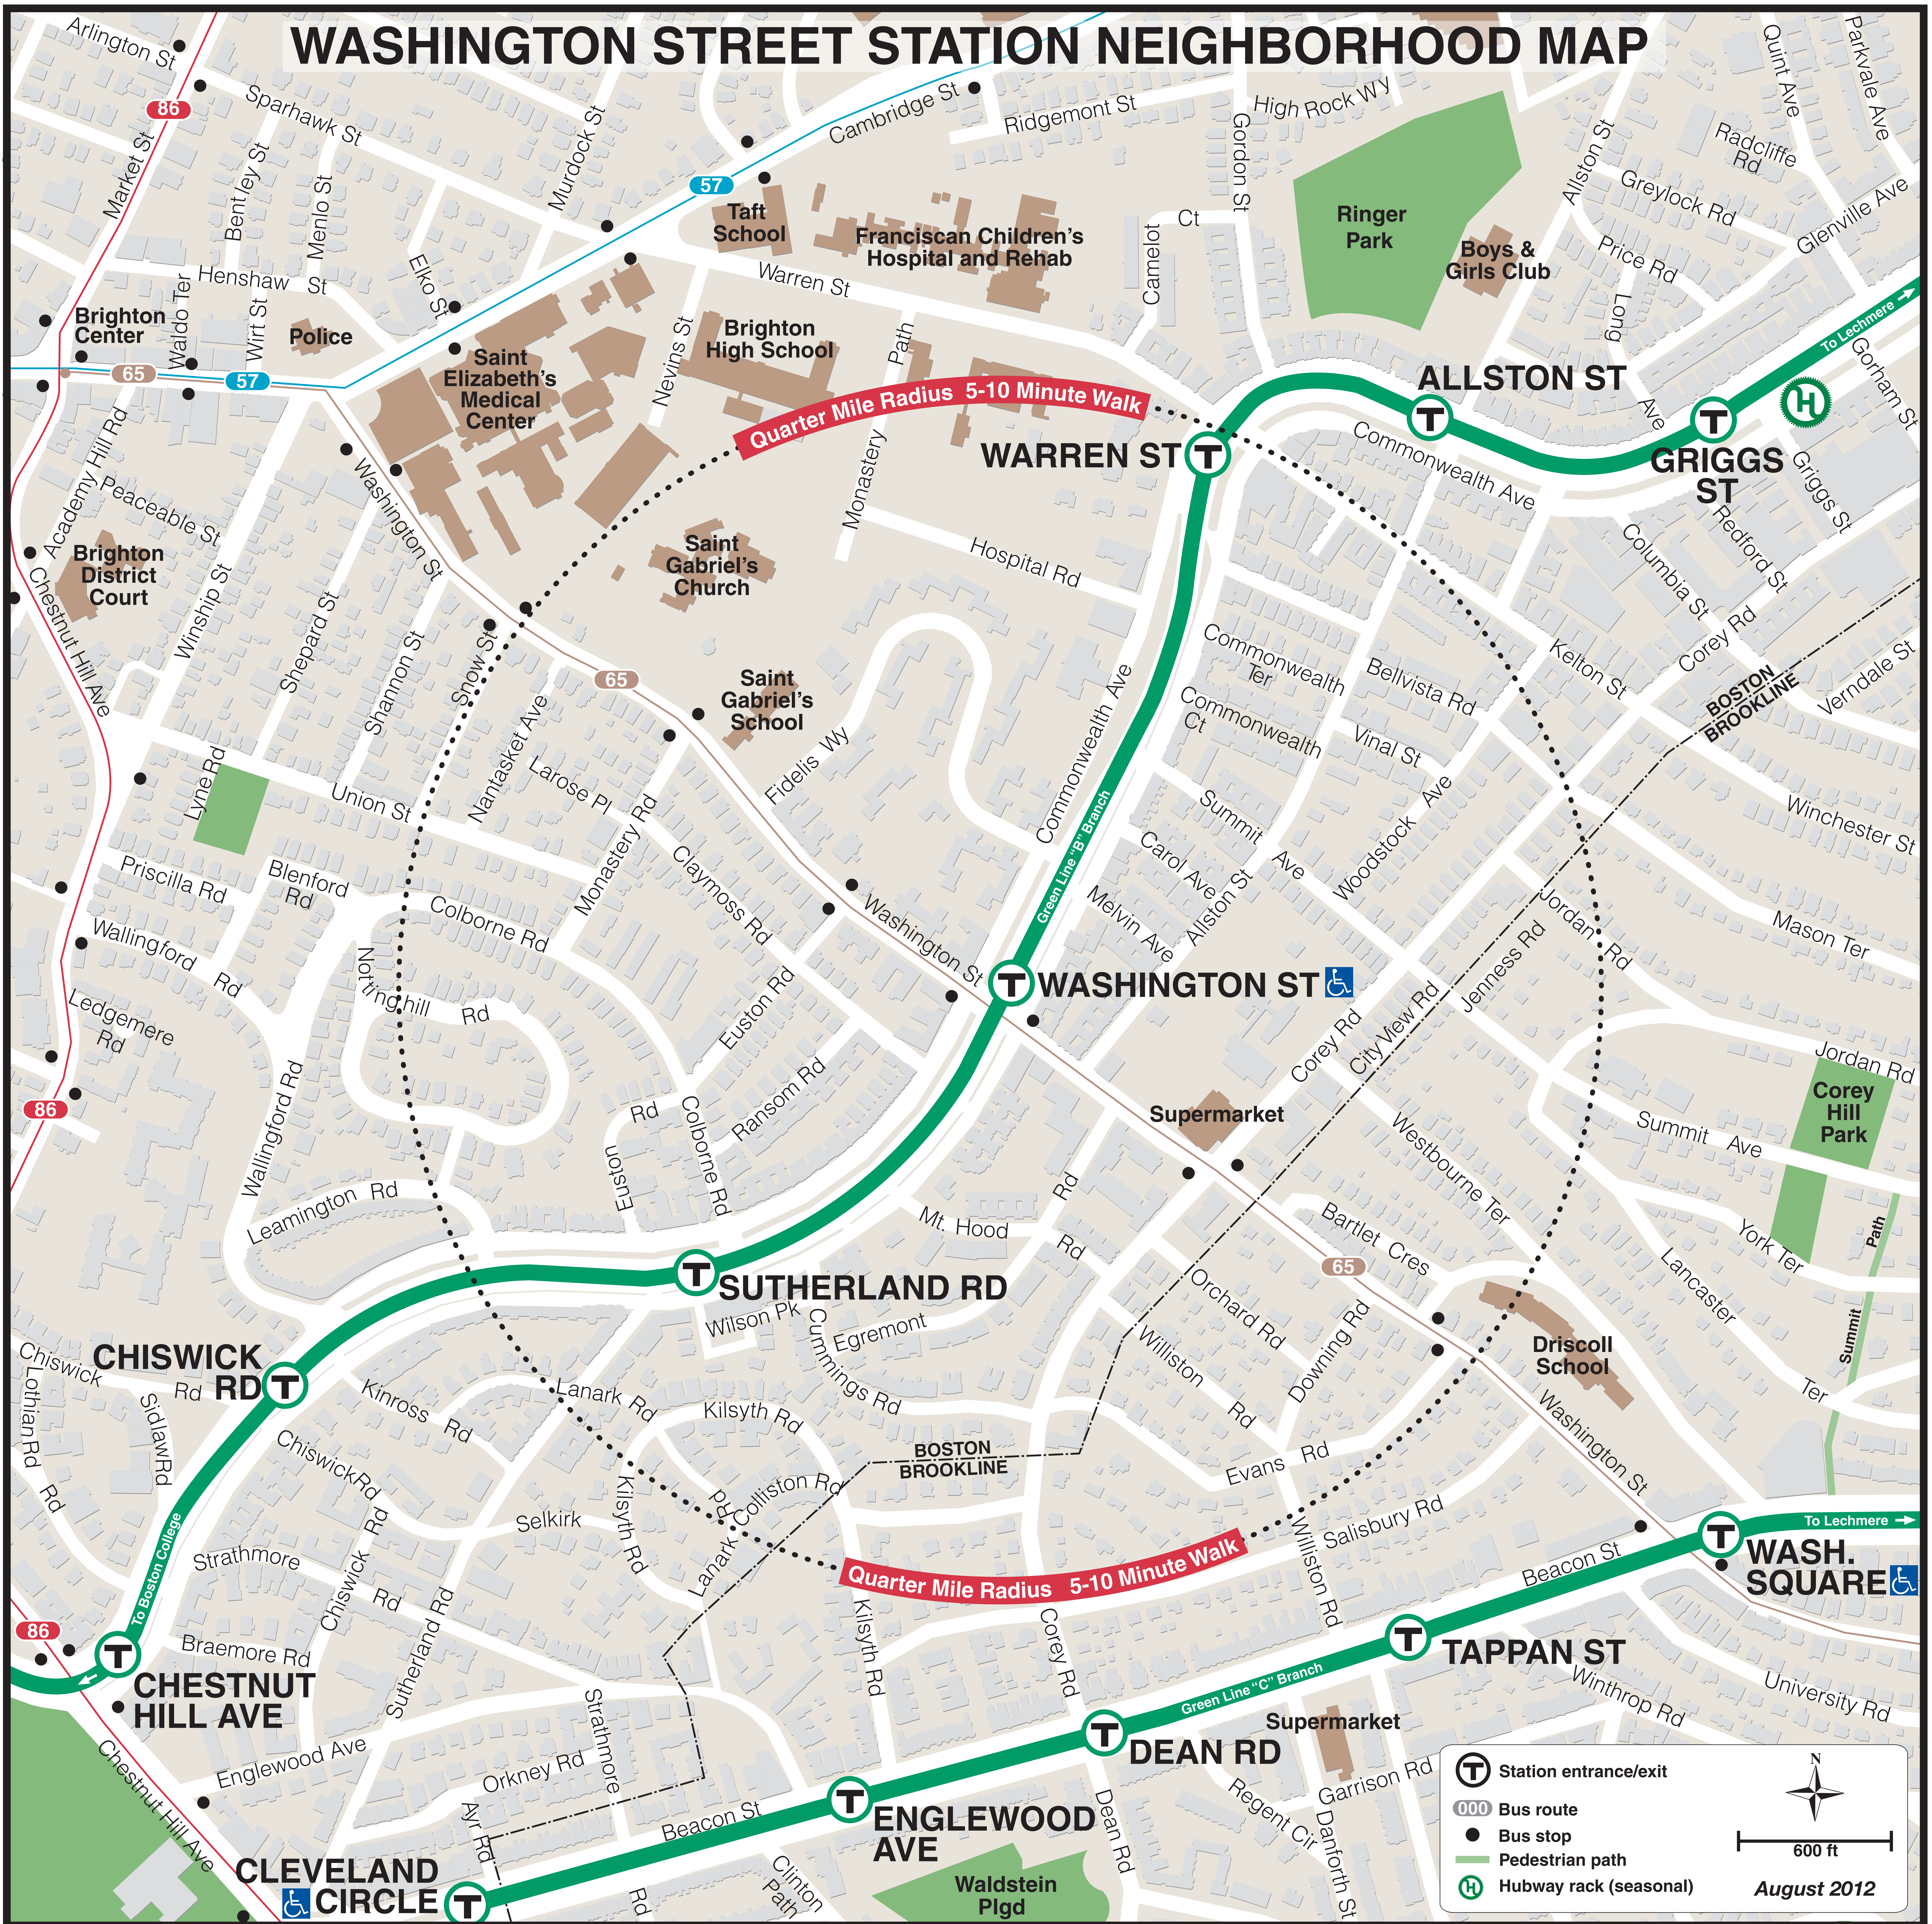

# WASHINGTON STREET STATION NEIGHBORHOOD MAP

**T** Station entrance/exit  
000 Bus route  
● Bus stop  
— Pedestrian path  
H Hubway rack (seasonal)

600 ft

August 2012