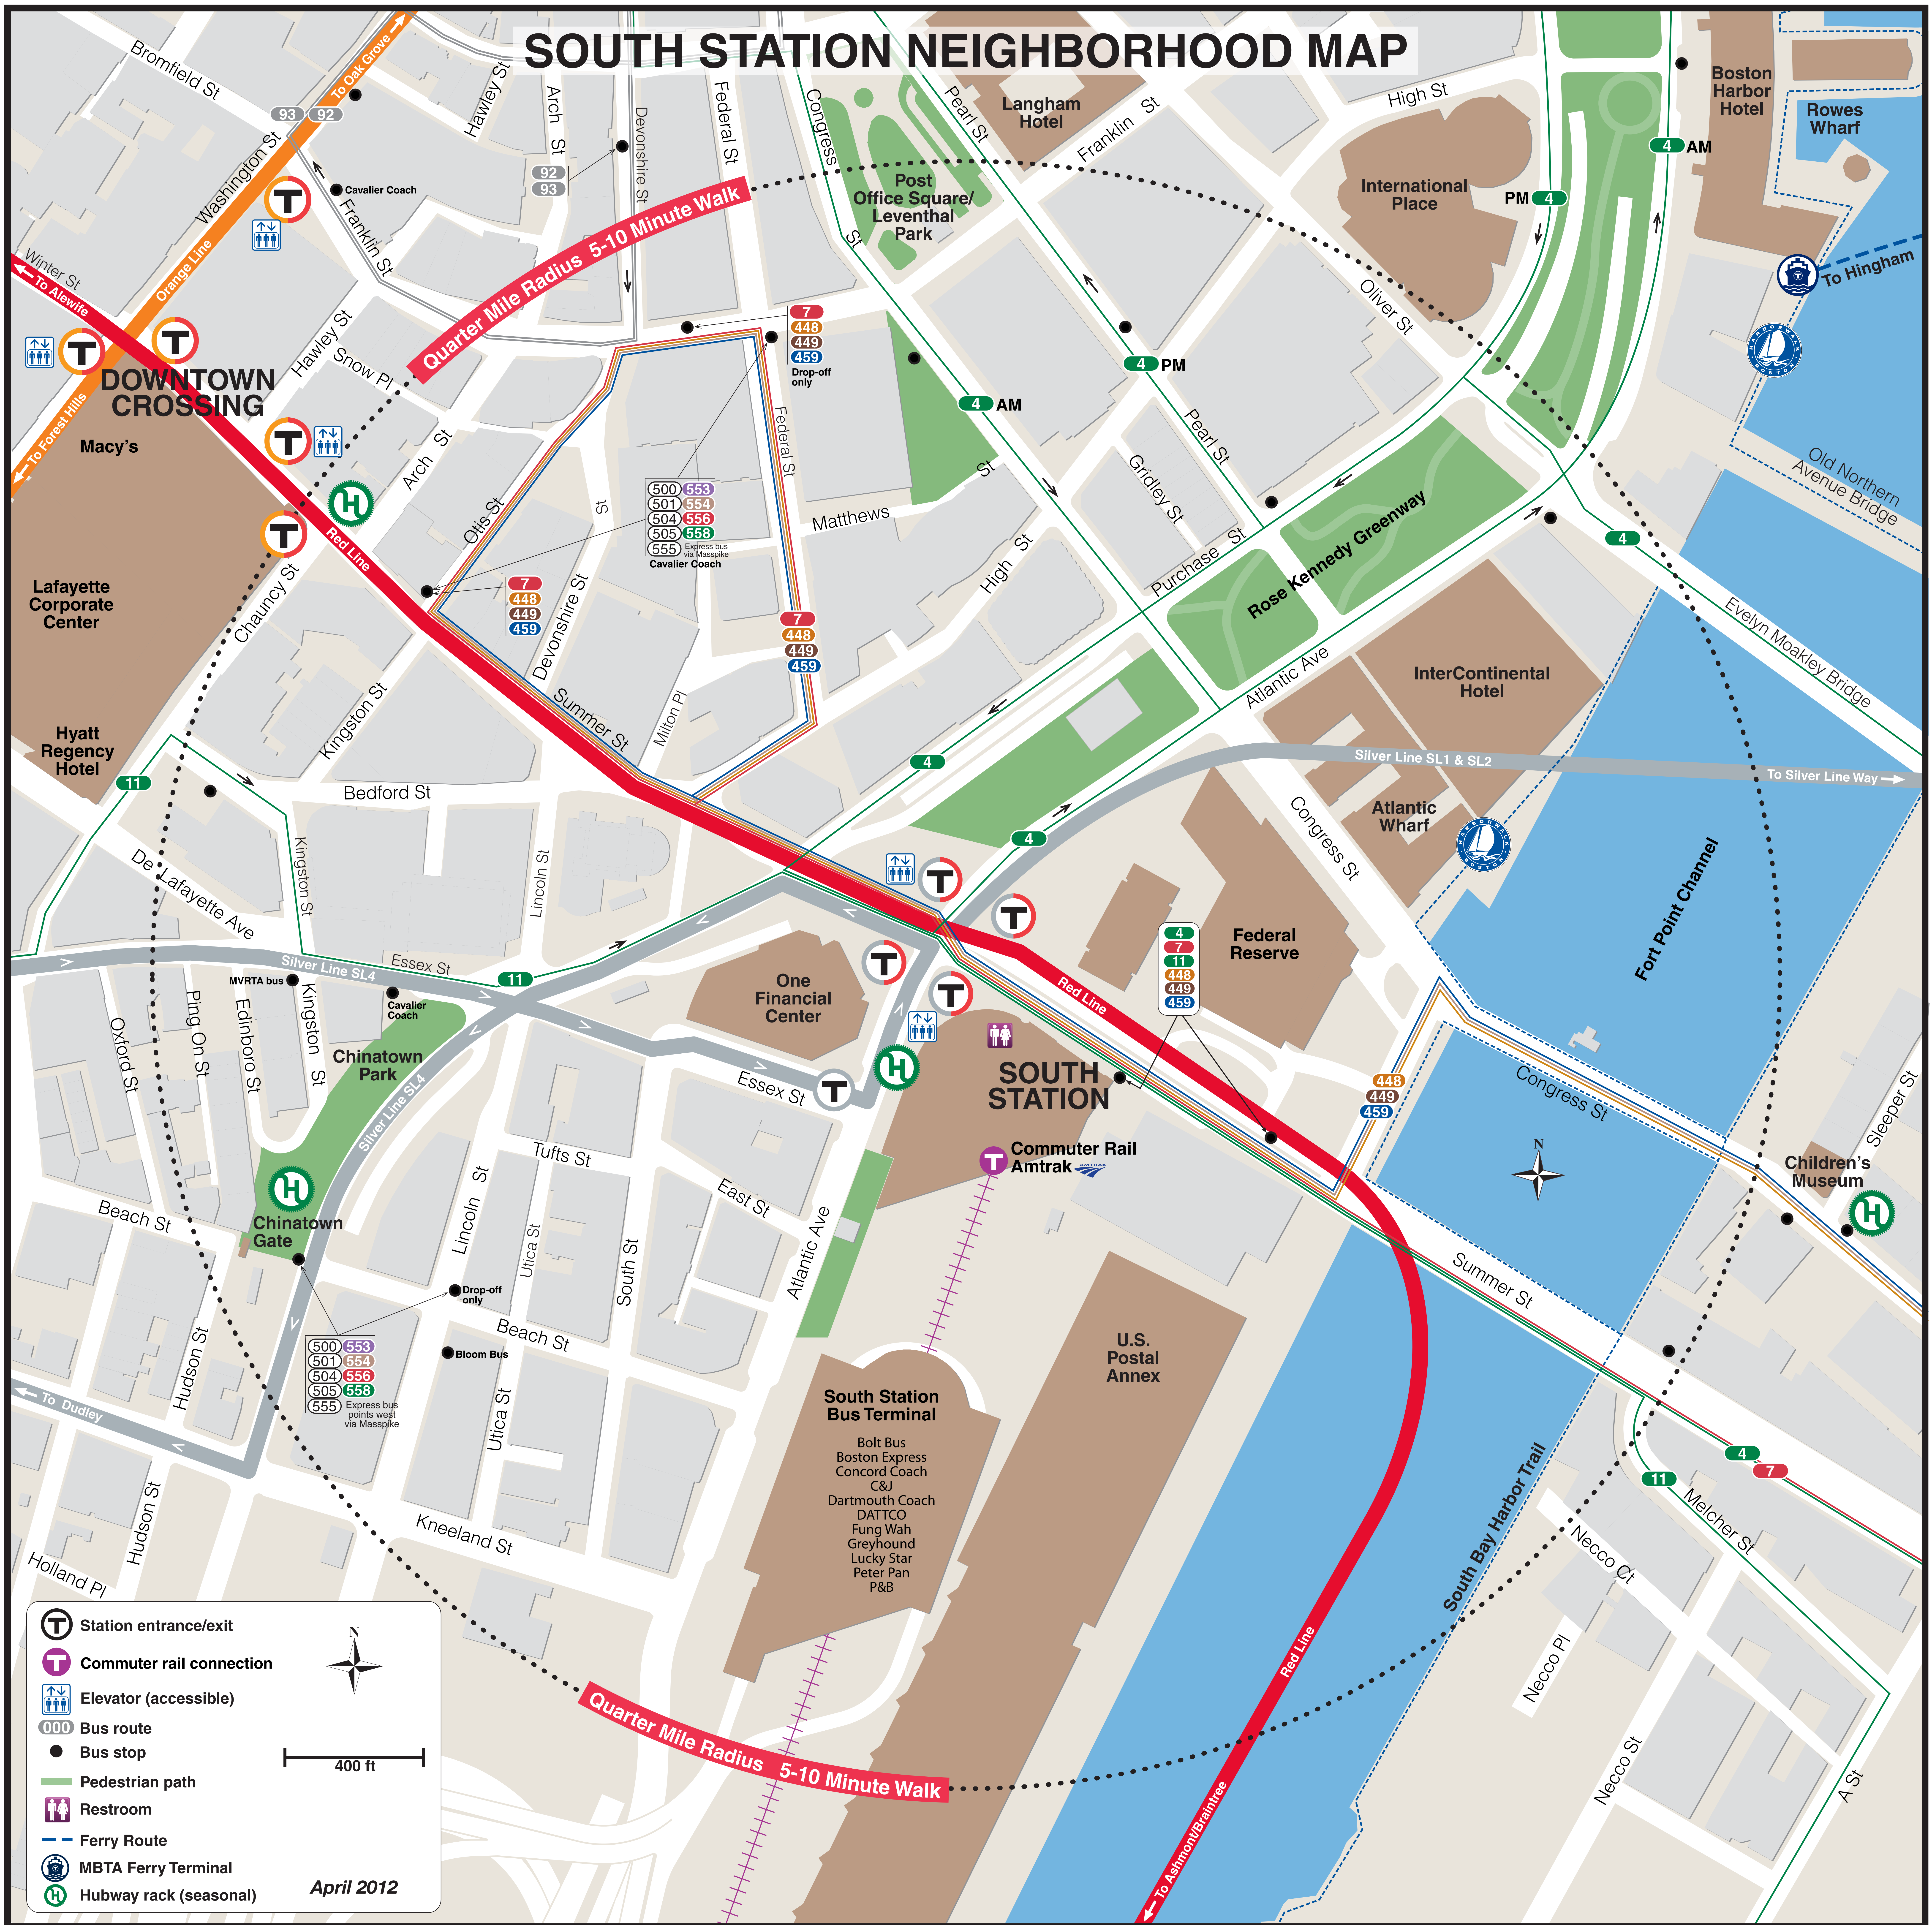

SOUTH STATION NEIGHBORHOOD MAP

Legend:

- Station entrance/exit
- Commuter rail connection
- Elevator (accessible)
- Bus route
- Bus stop
- Pedestrian path
- Restroom
- Ferry Route
- MBTA Ferry Terminal
- Hubway rack (seasonal)

Scale: 400 ft

April 2012