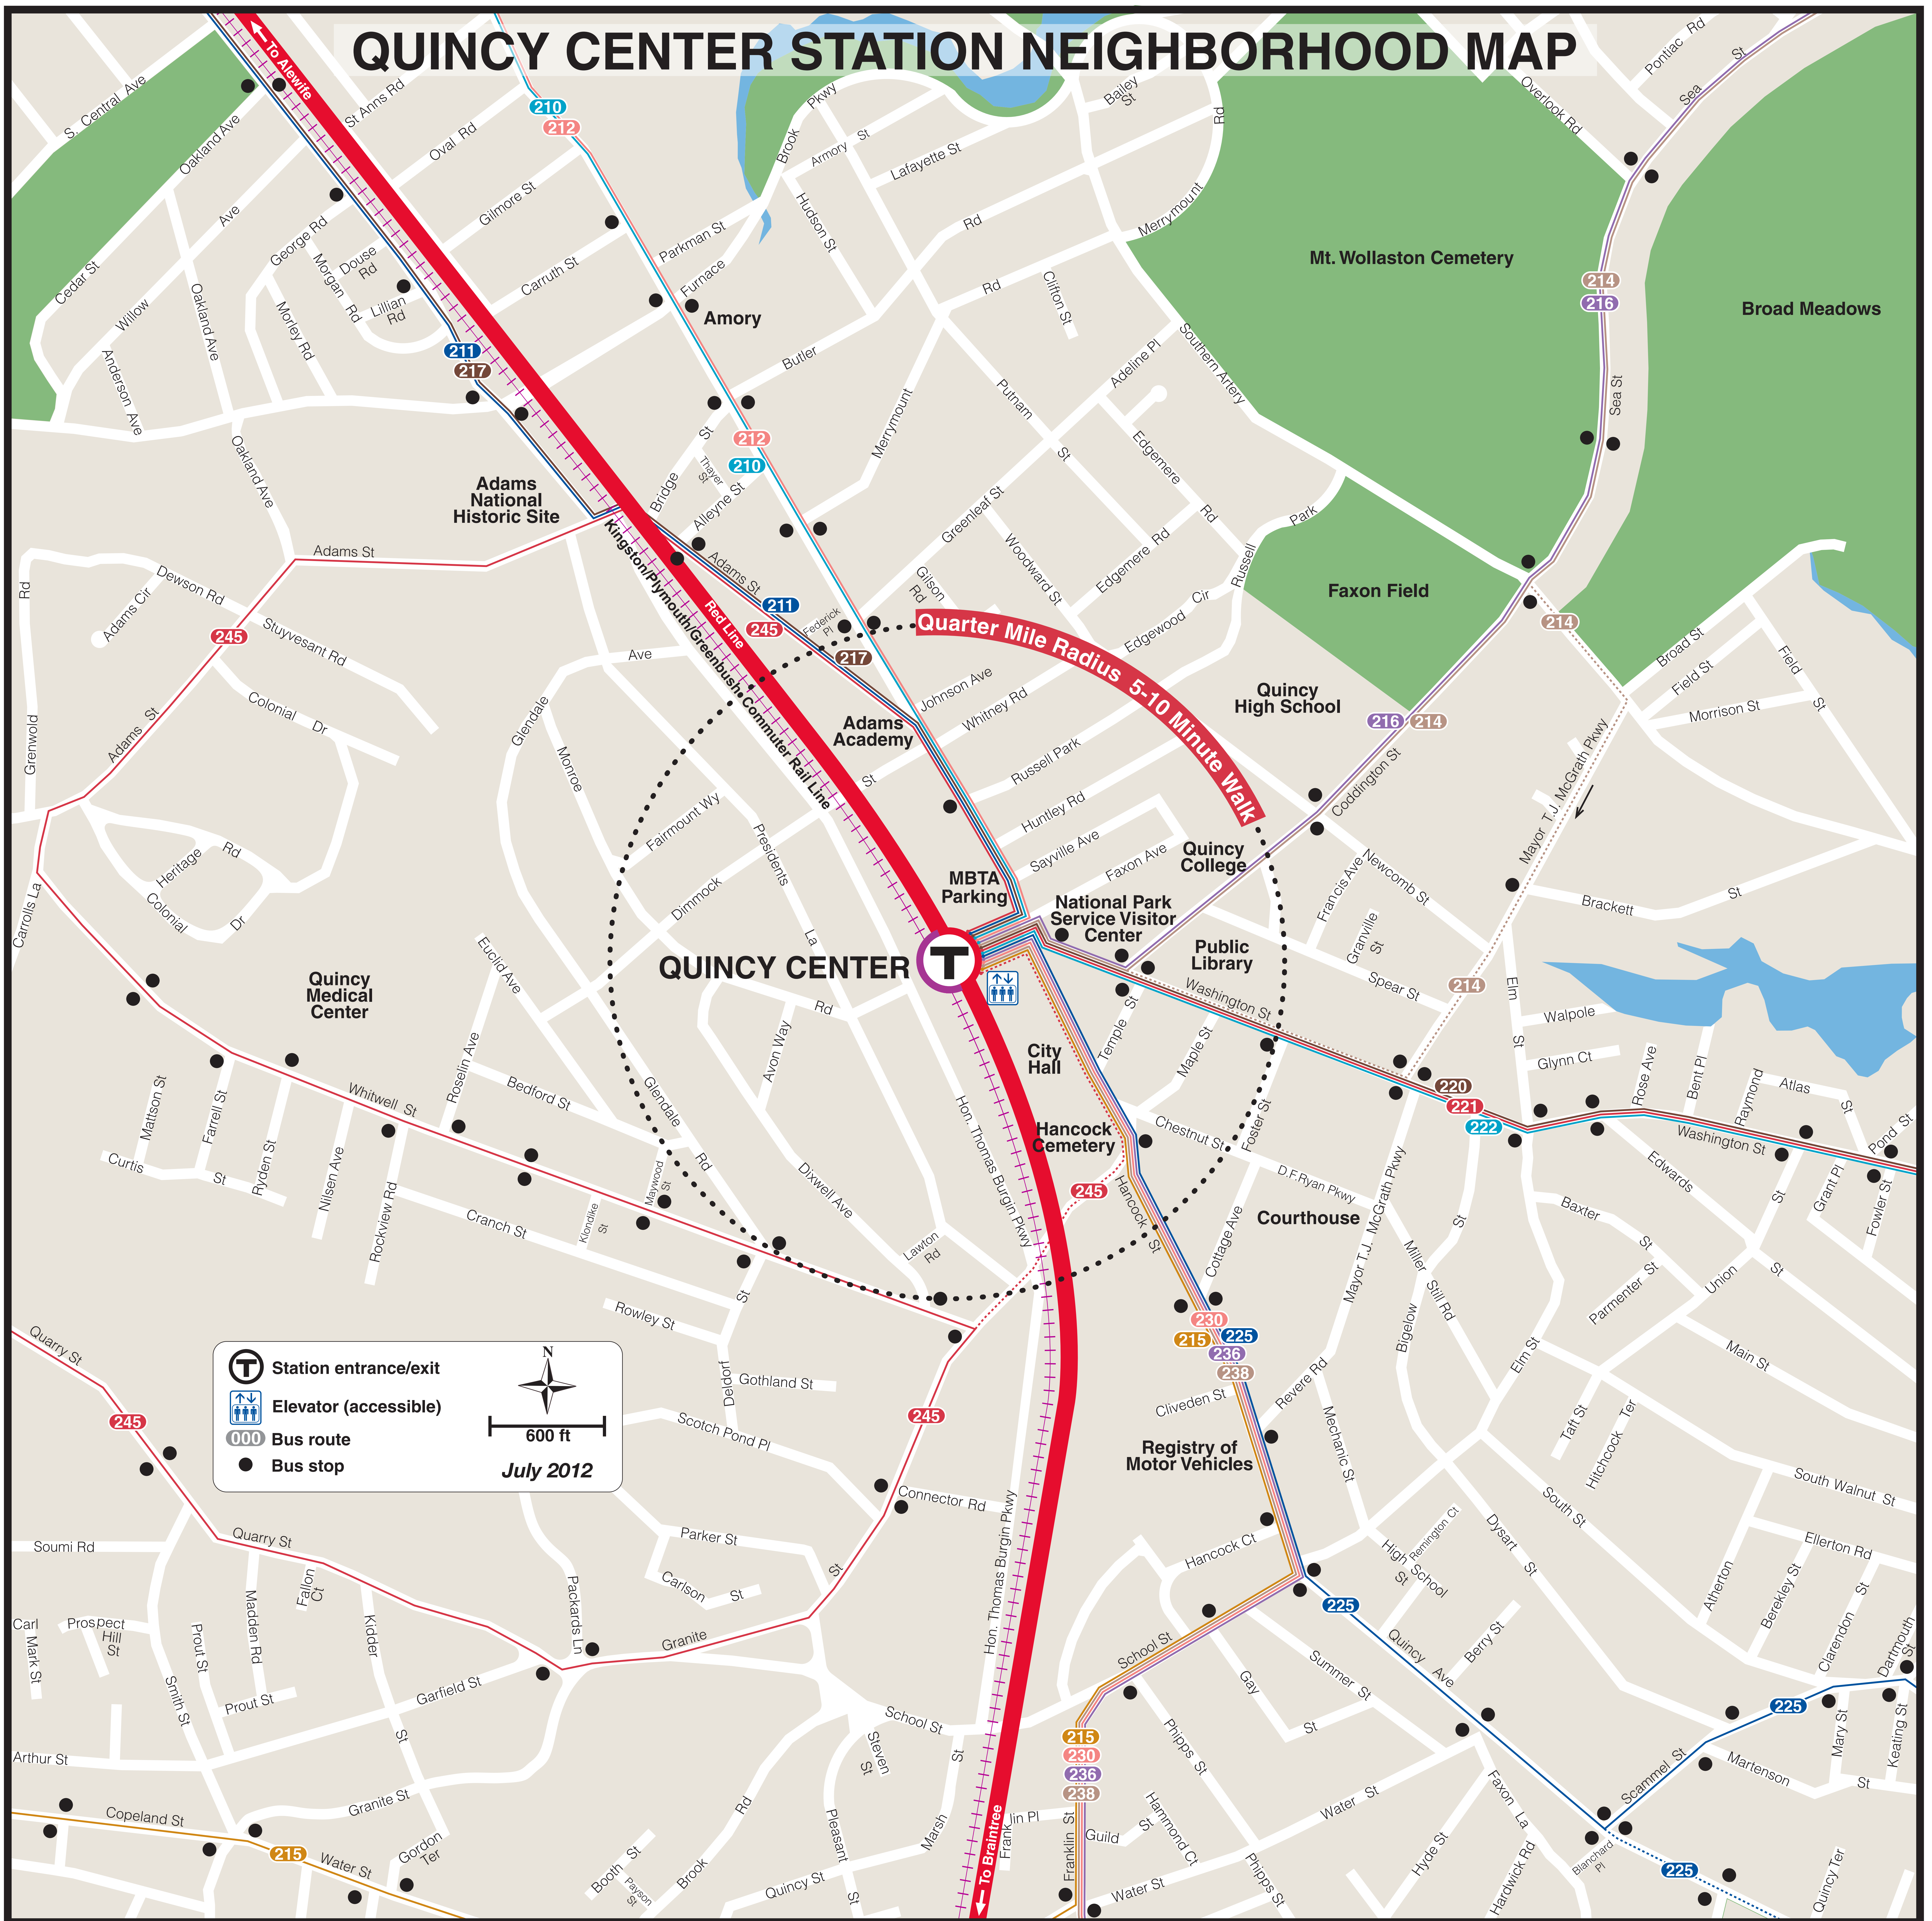

QUINCY CENTER STATION NEIGHBORHOOD MAP

T Station entrance/exit
E Elevator (accessible)
000 Bus route
● Bus stop

600 ft
July 2012