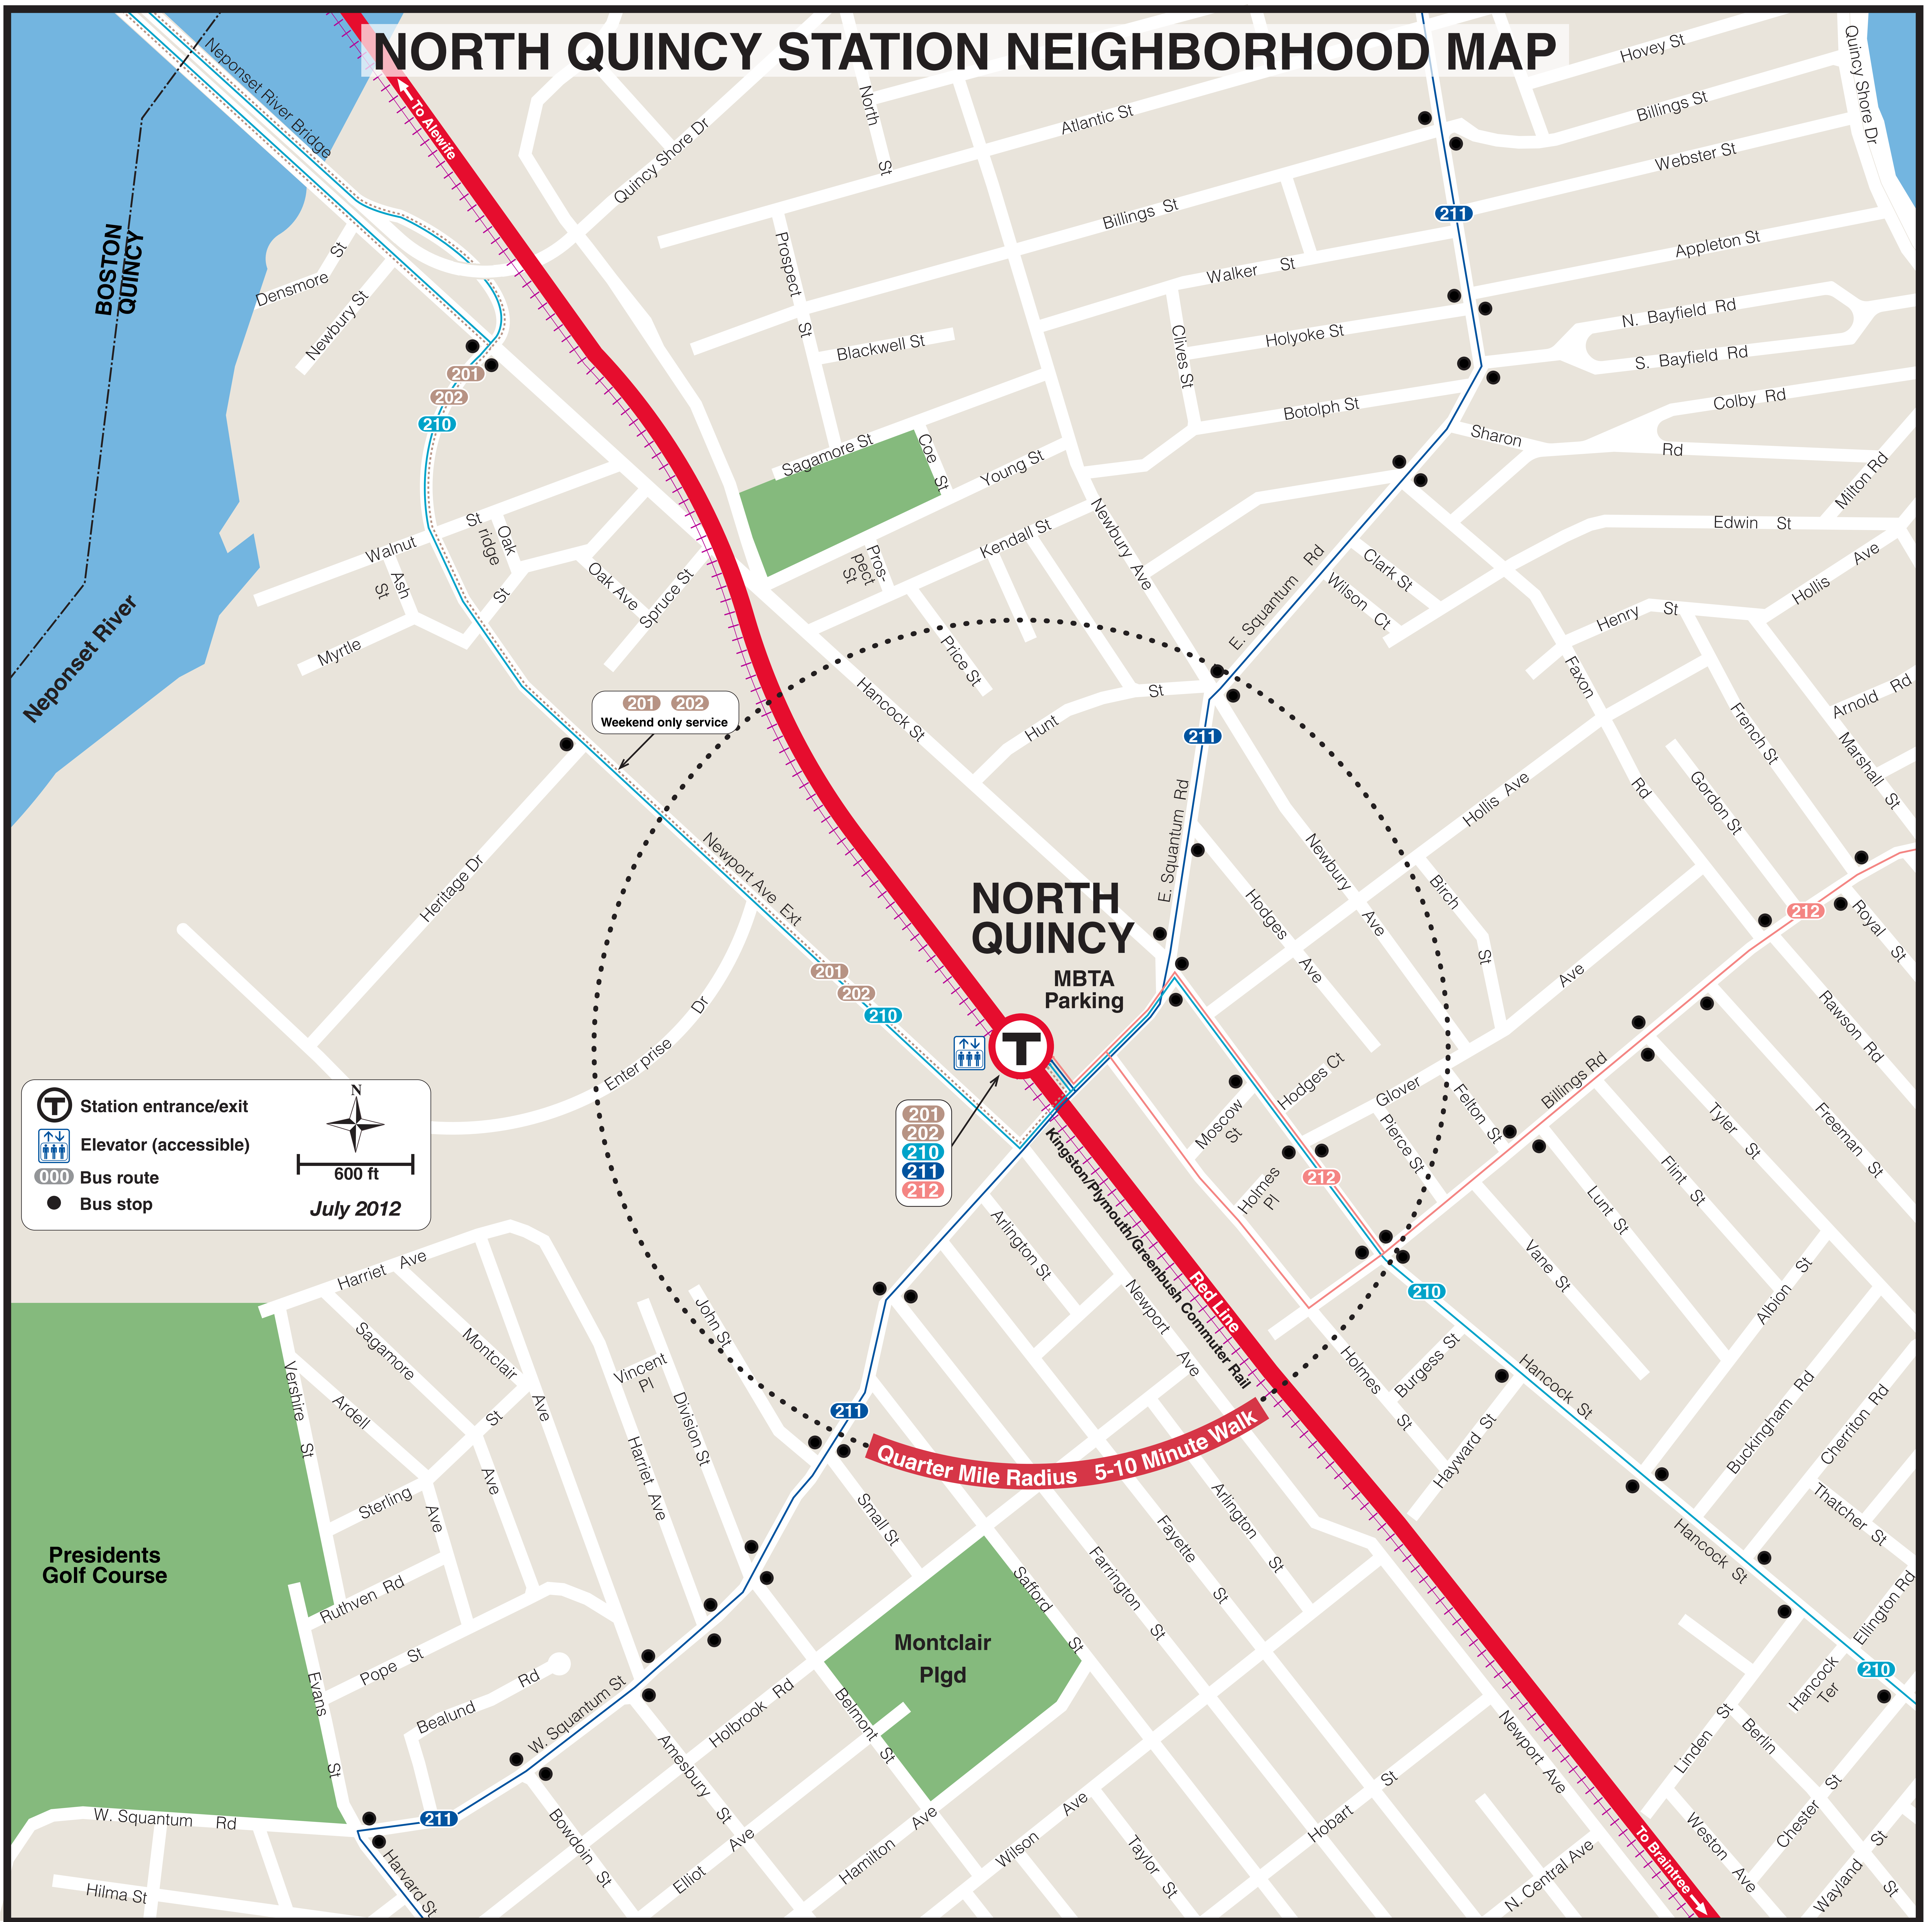

NORTH QUINCY STATION NEIGHBORHOOD MAP

T Station entrance/exit
E Elevator (accessible)
000 Bus route
● Bus stop

600 ft
July 2012