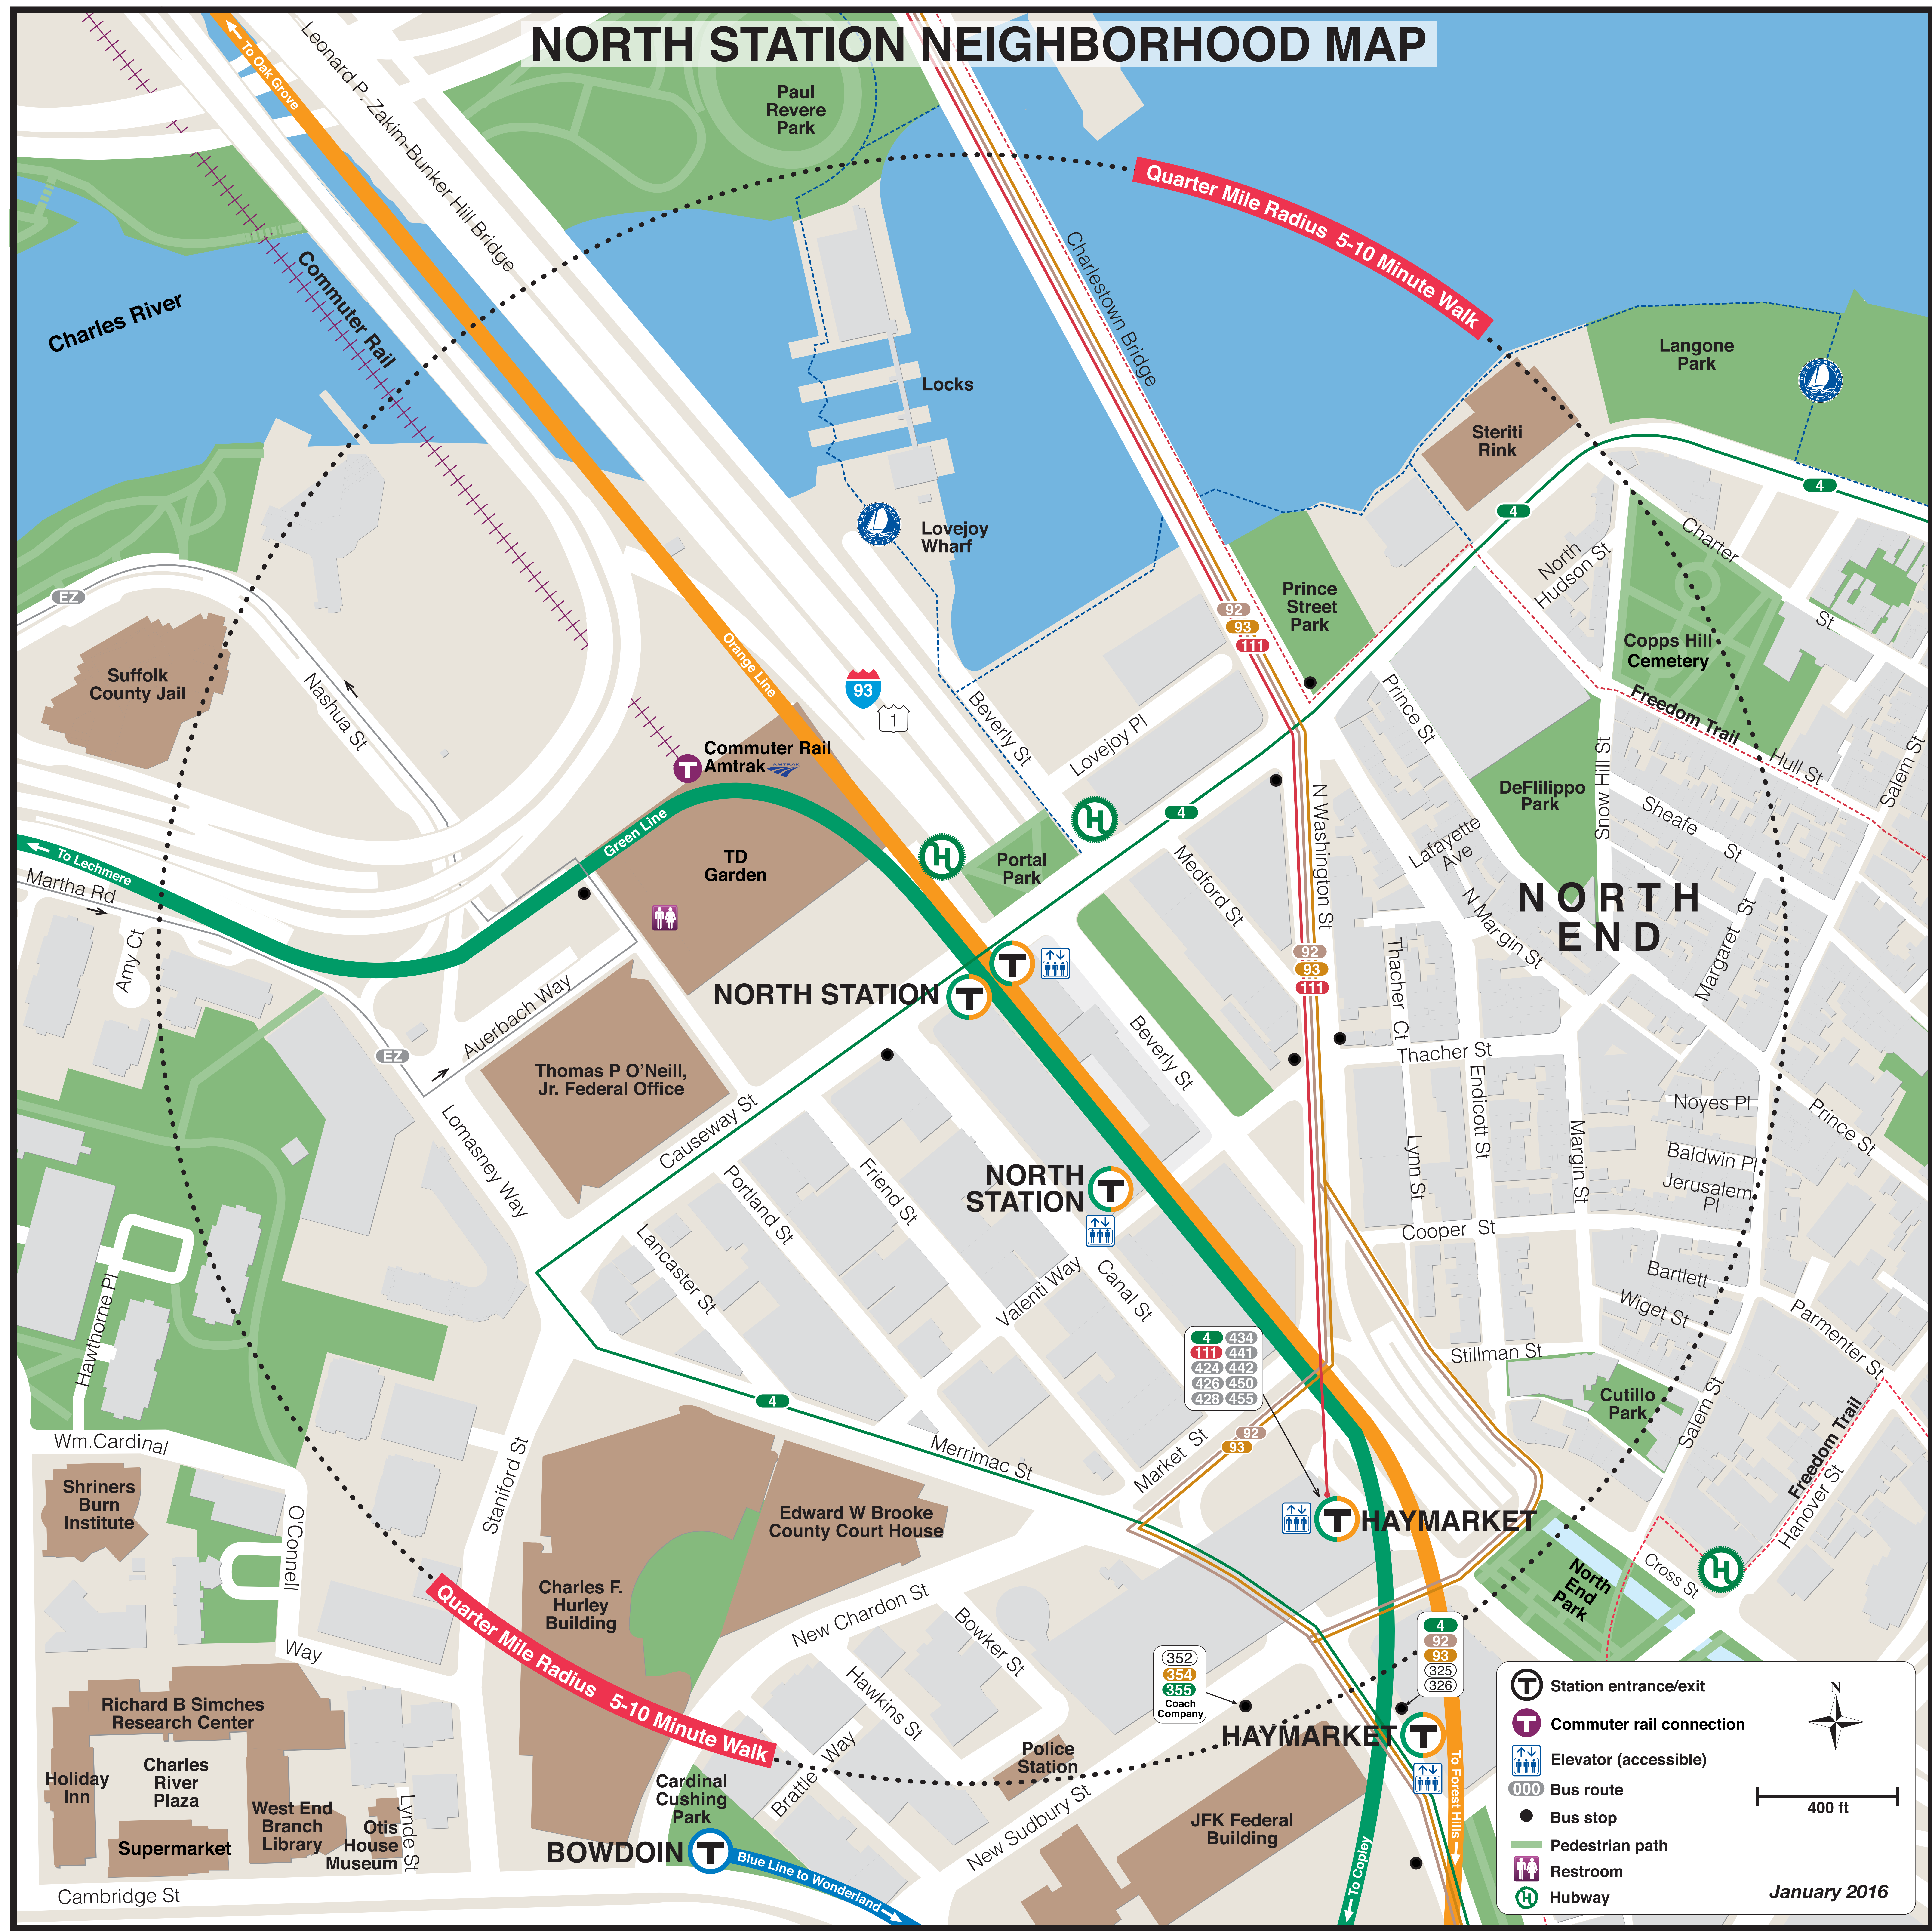

NORTH STATION NEIGHBORHOOD MAP

Legend

- Station entrance/exit
- Commuter rail connection
- Elevator (accessible)
- Bus route
- Bus stop
- Pedestrian path
- Restroom
- Hubway

N

400 ft

January 2016

4	434
111	441
424	442
426	450
428	455