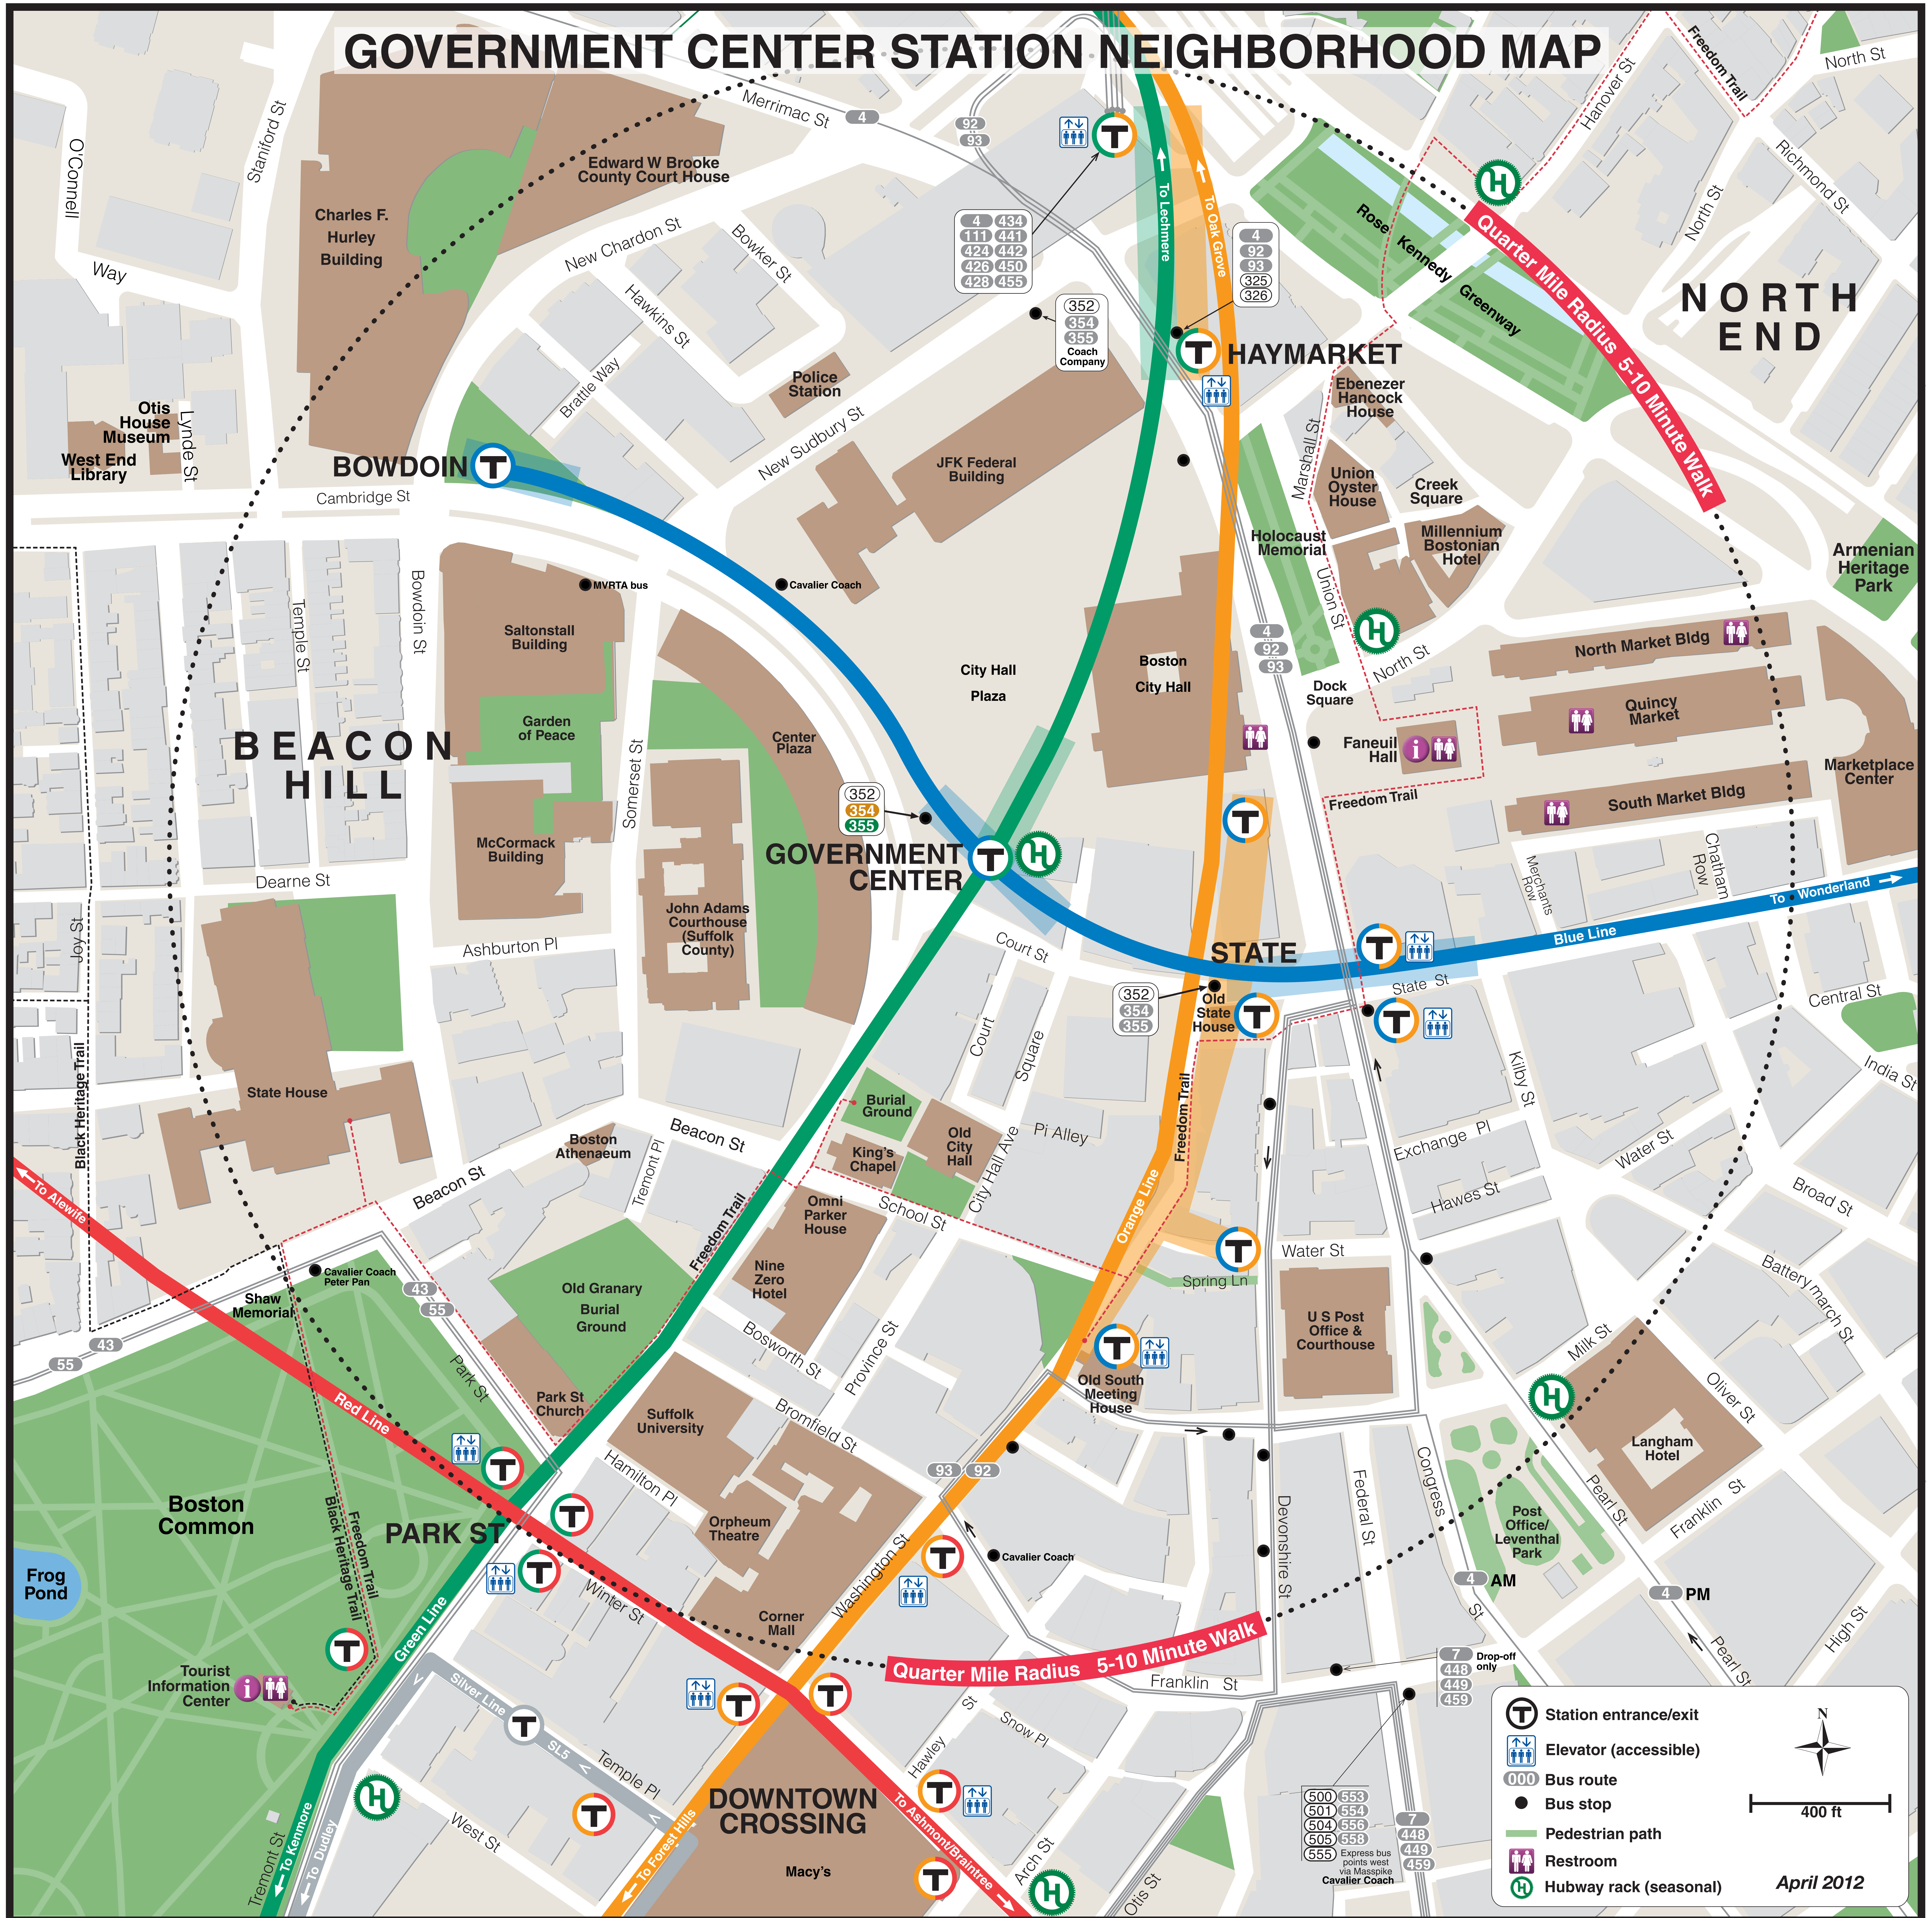

GOVERNMENT CENTER STATION NEIGHBORHOOD MAP

Legend:

- Station entrance/exit
- Elevator (accessible)
- Bus route
- Bus stop
- Pedestrian path
- Restroom
- Hubway rack (seasonal)

Scale: 400 ft

North Arrow: N