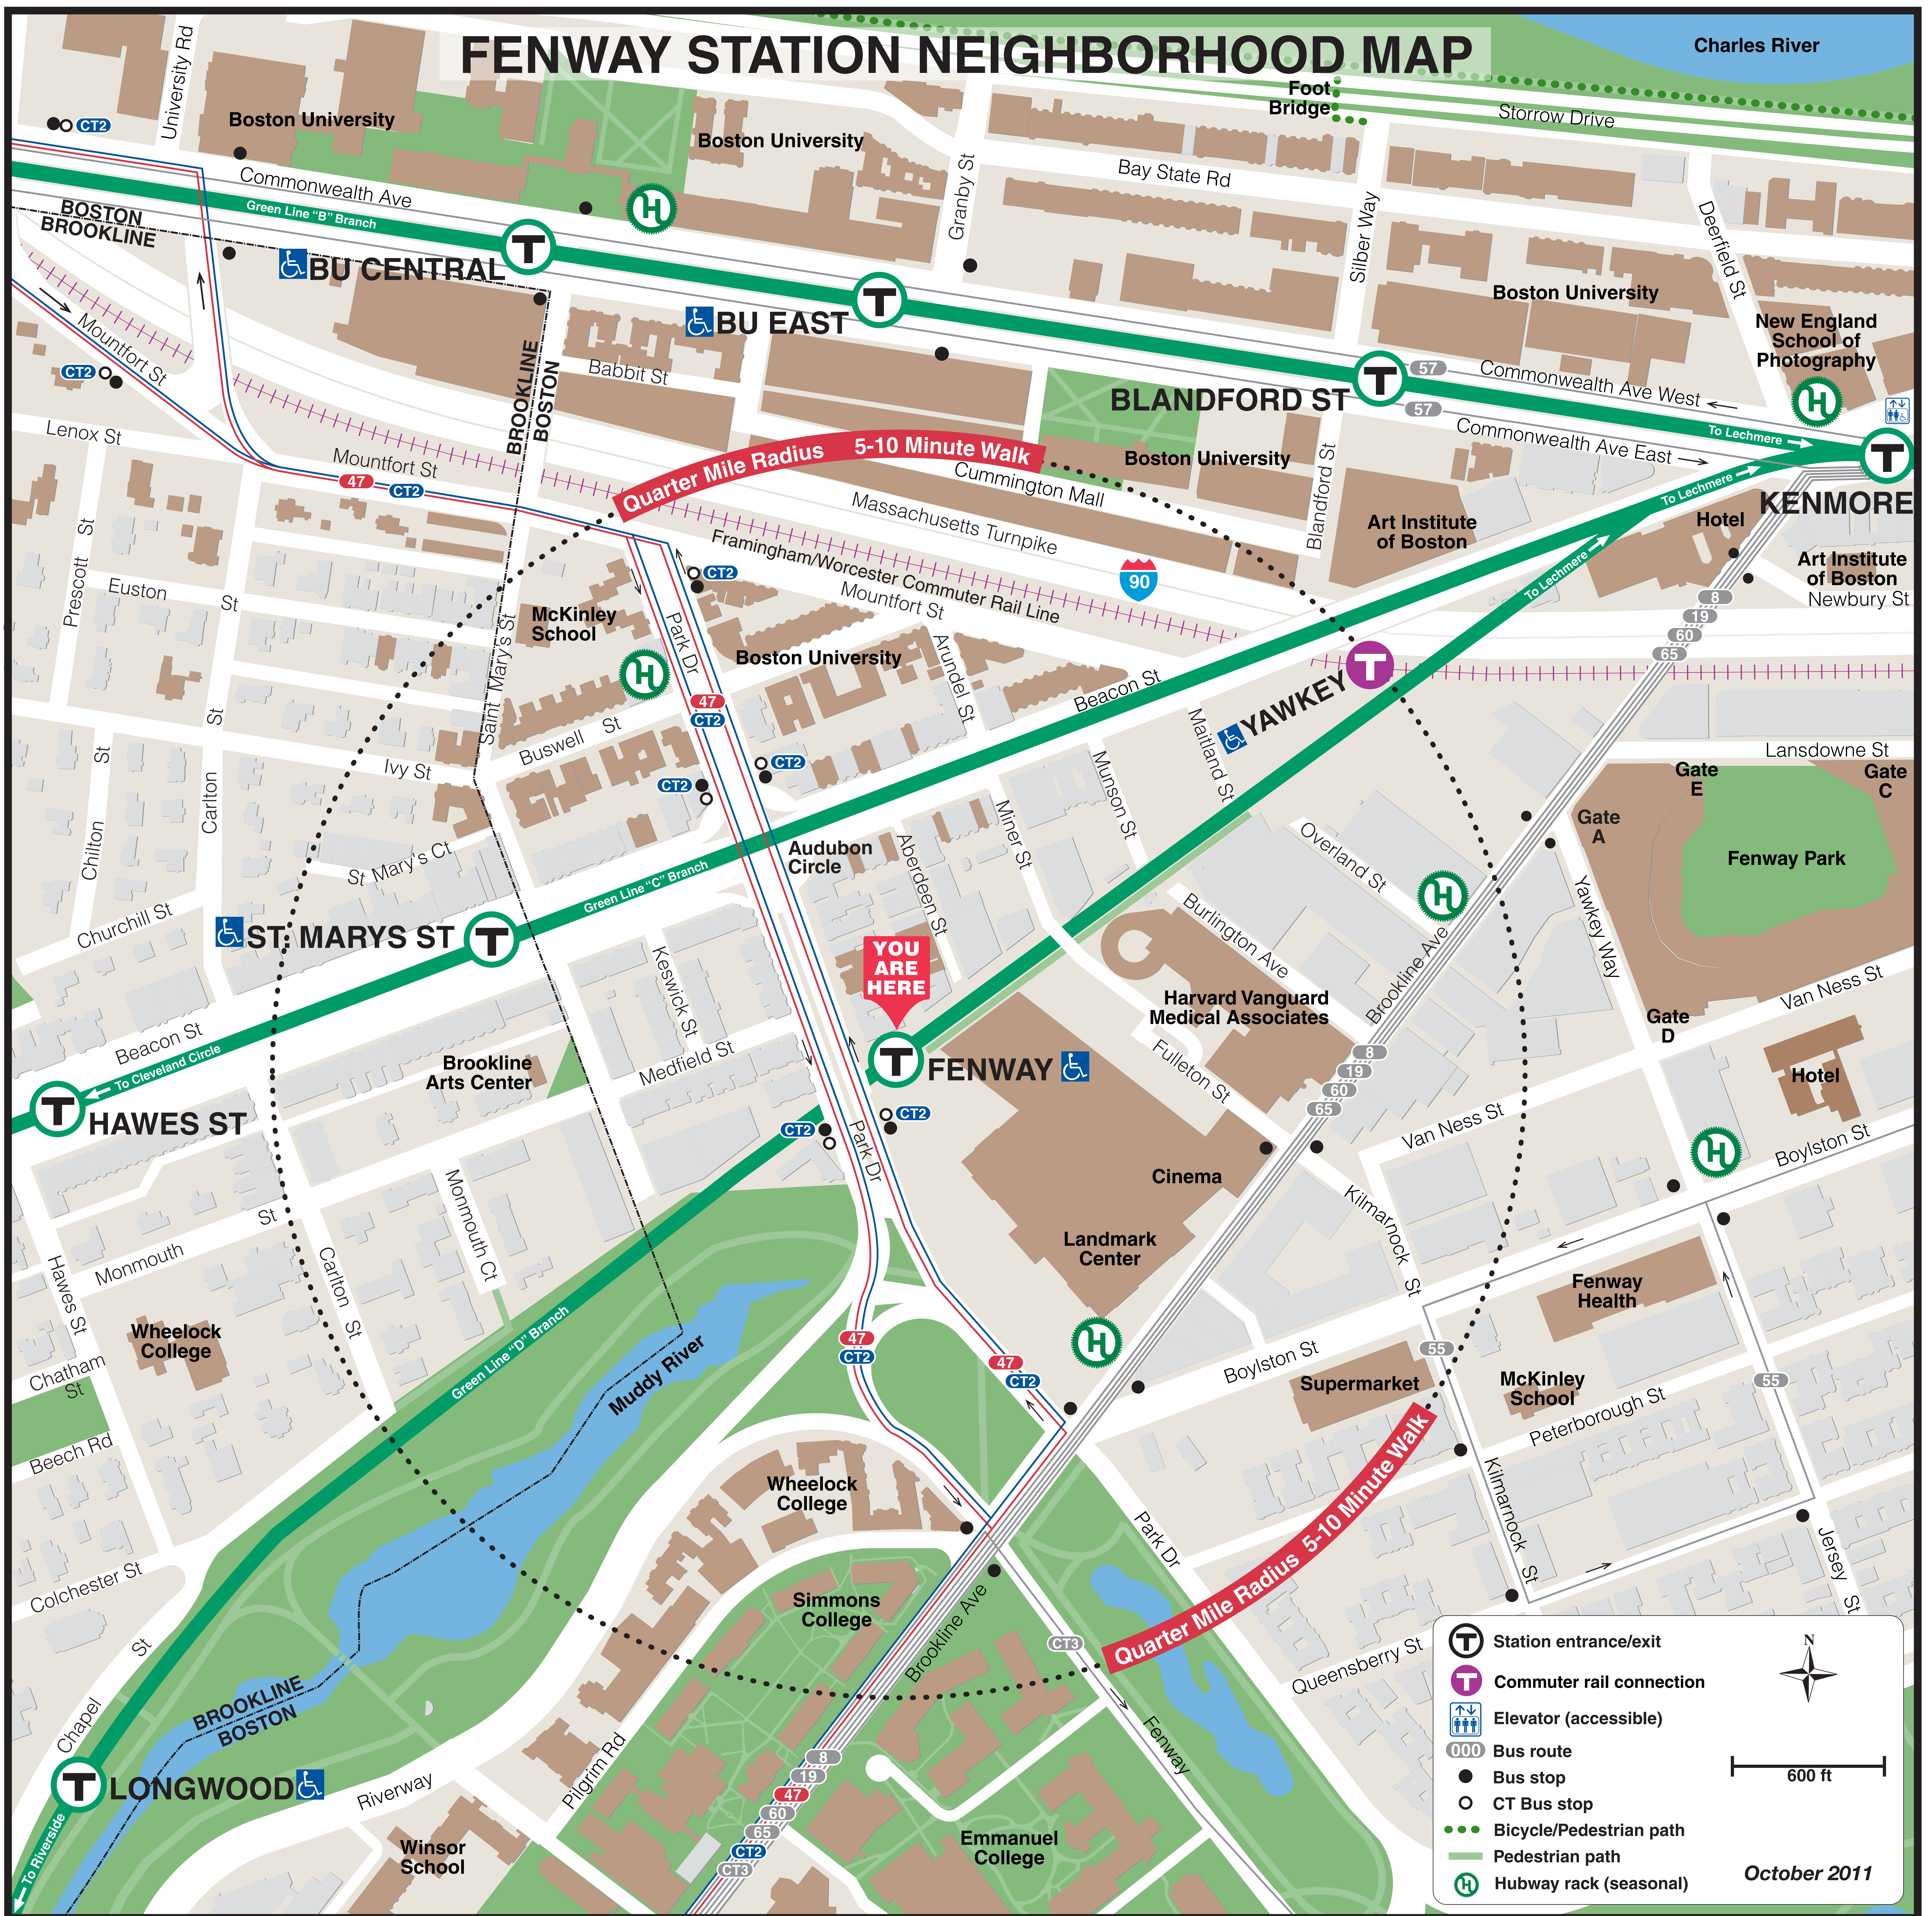

FENWAY STATION NEIGHBORHOOD MAP

	Station entrance/exit	
	Commuter rail connection	
	Elevator (accessible)	
	Bus route	
	Bus stop	October 2011
	CT Bus stop	
	Bicycle/Pedestrian path	
	Pedestrian path	
	Hubway rack (seasonal)	