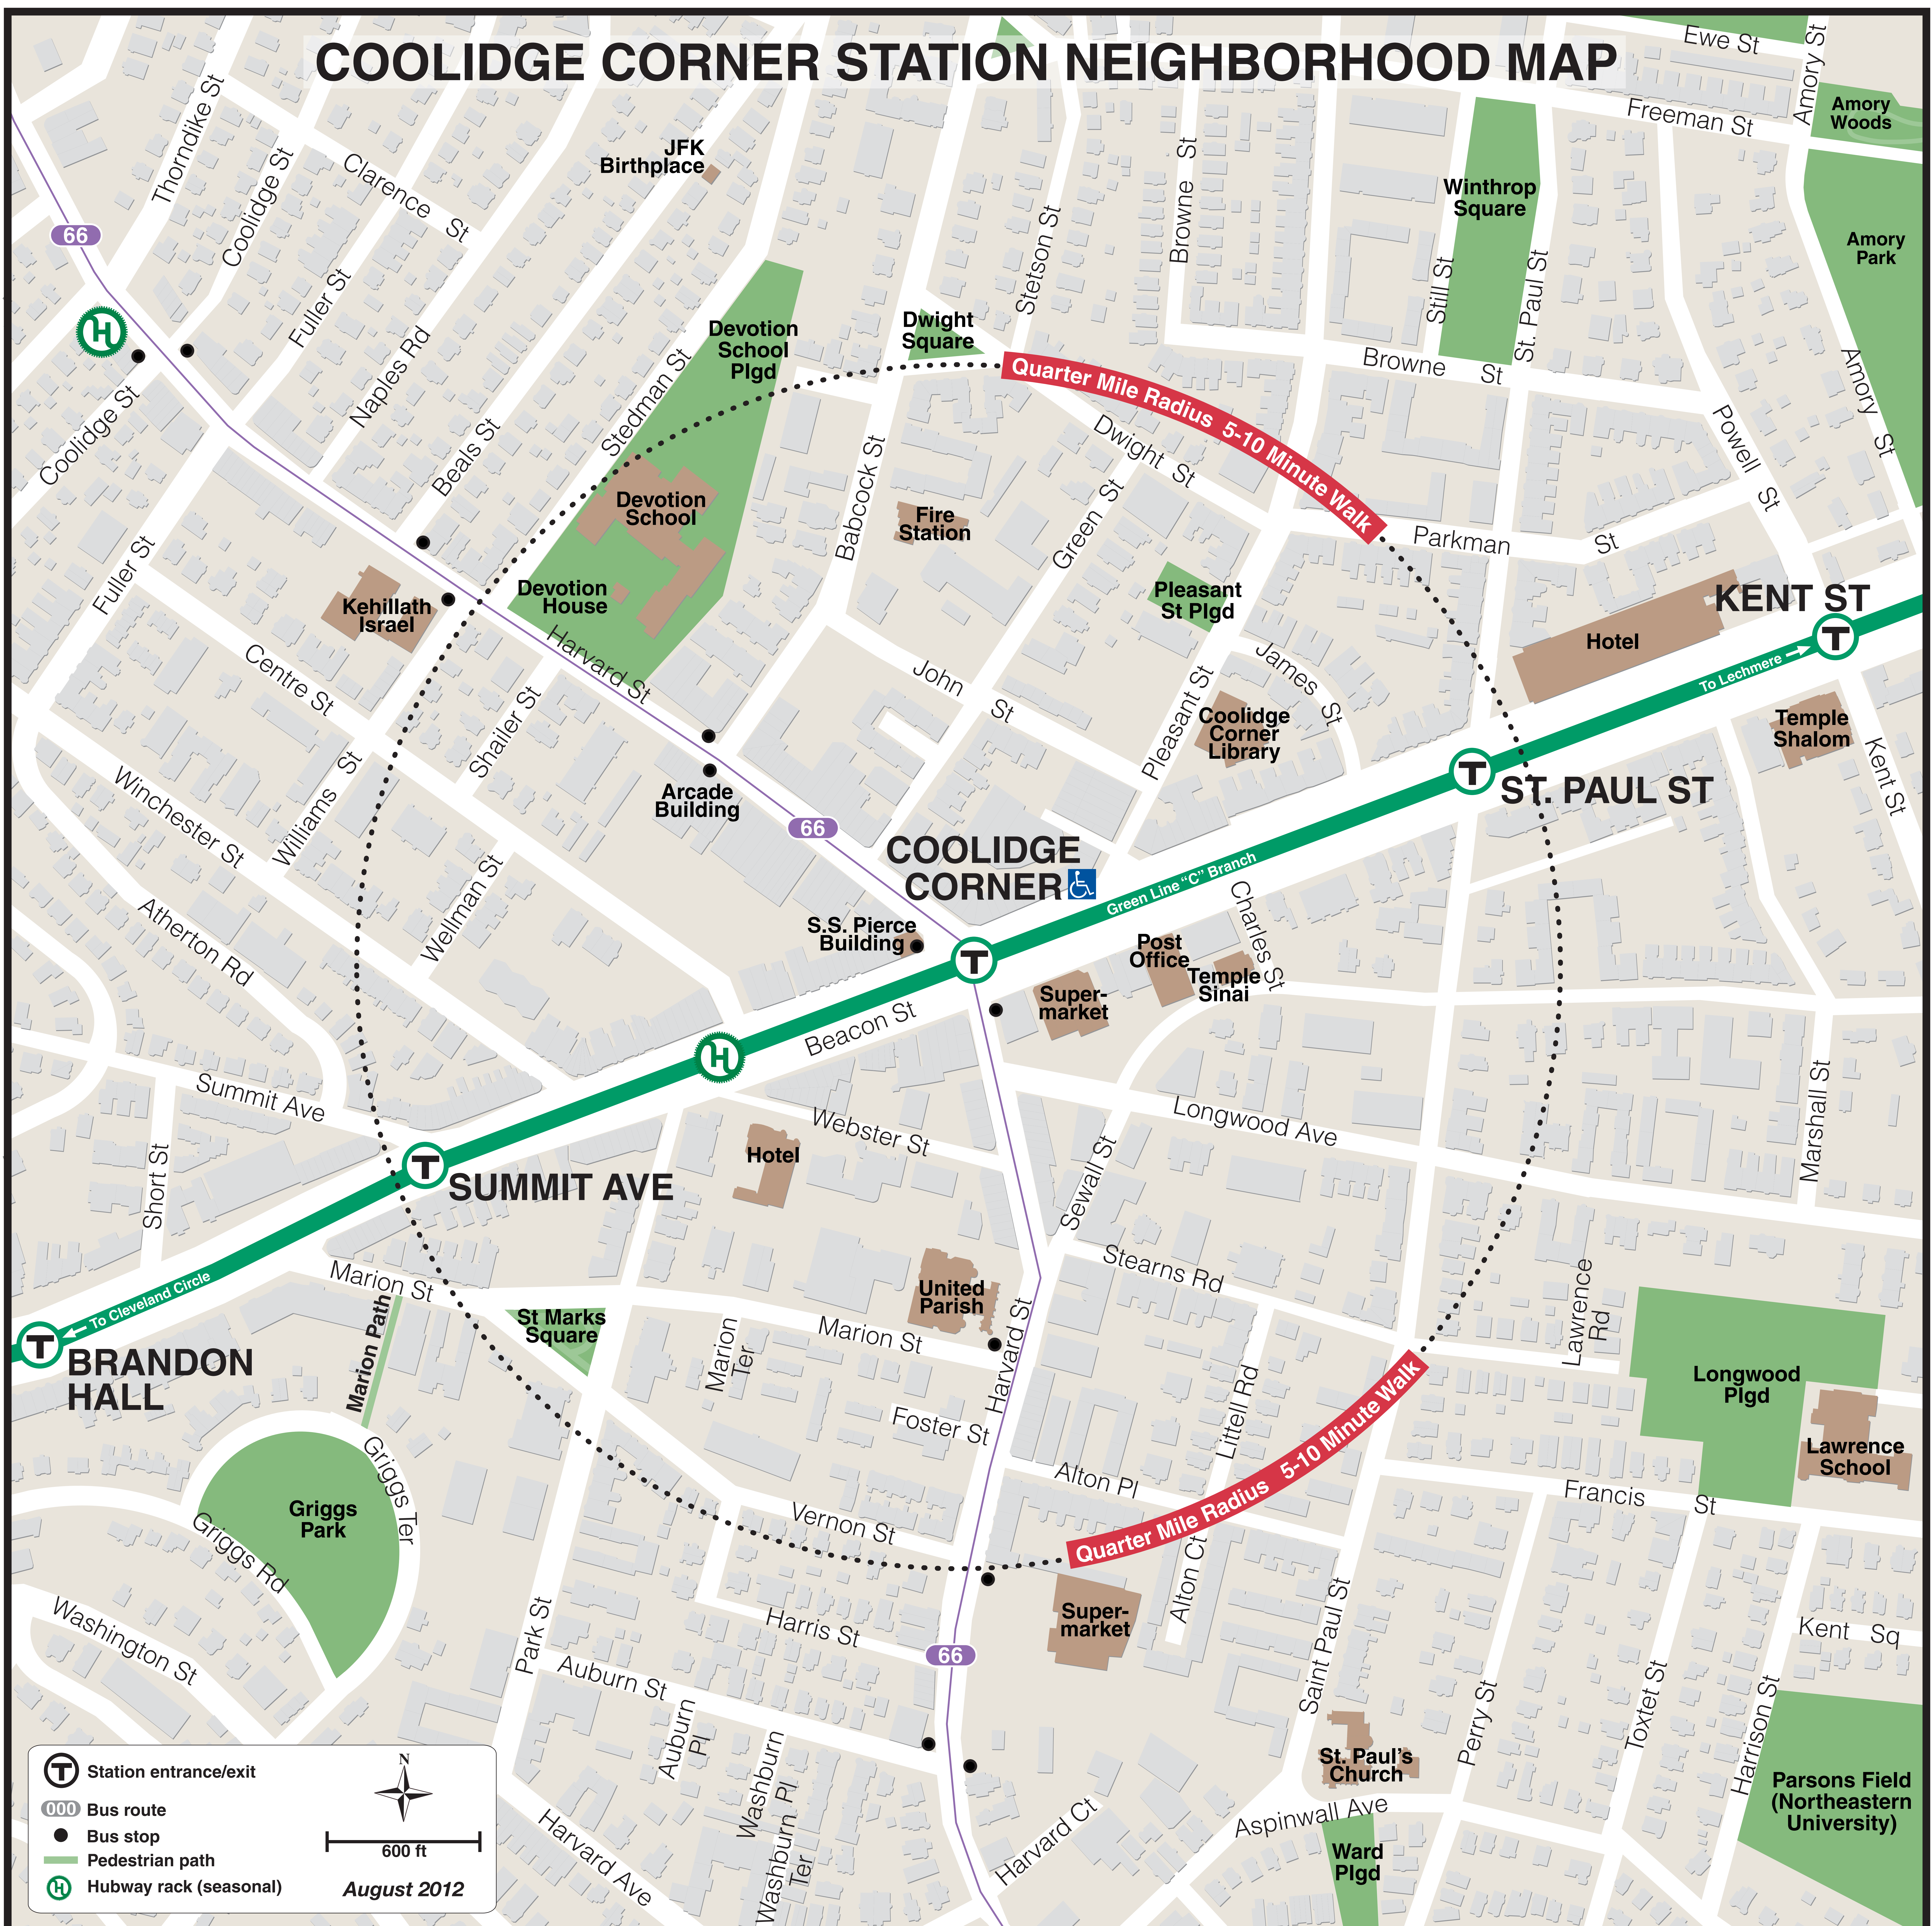

COOLIDGE CORNER STATION NEIGHBORHOOD MAP

Station entrance/exit
 Bus route
 Bus stop
 Pedestrian path
 Hubway rack (seasonal)

August 2012