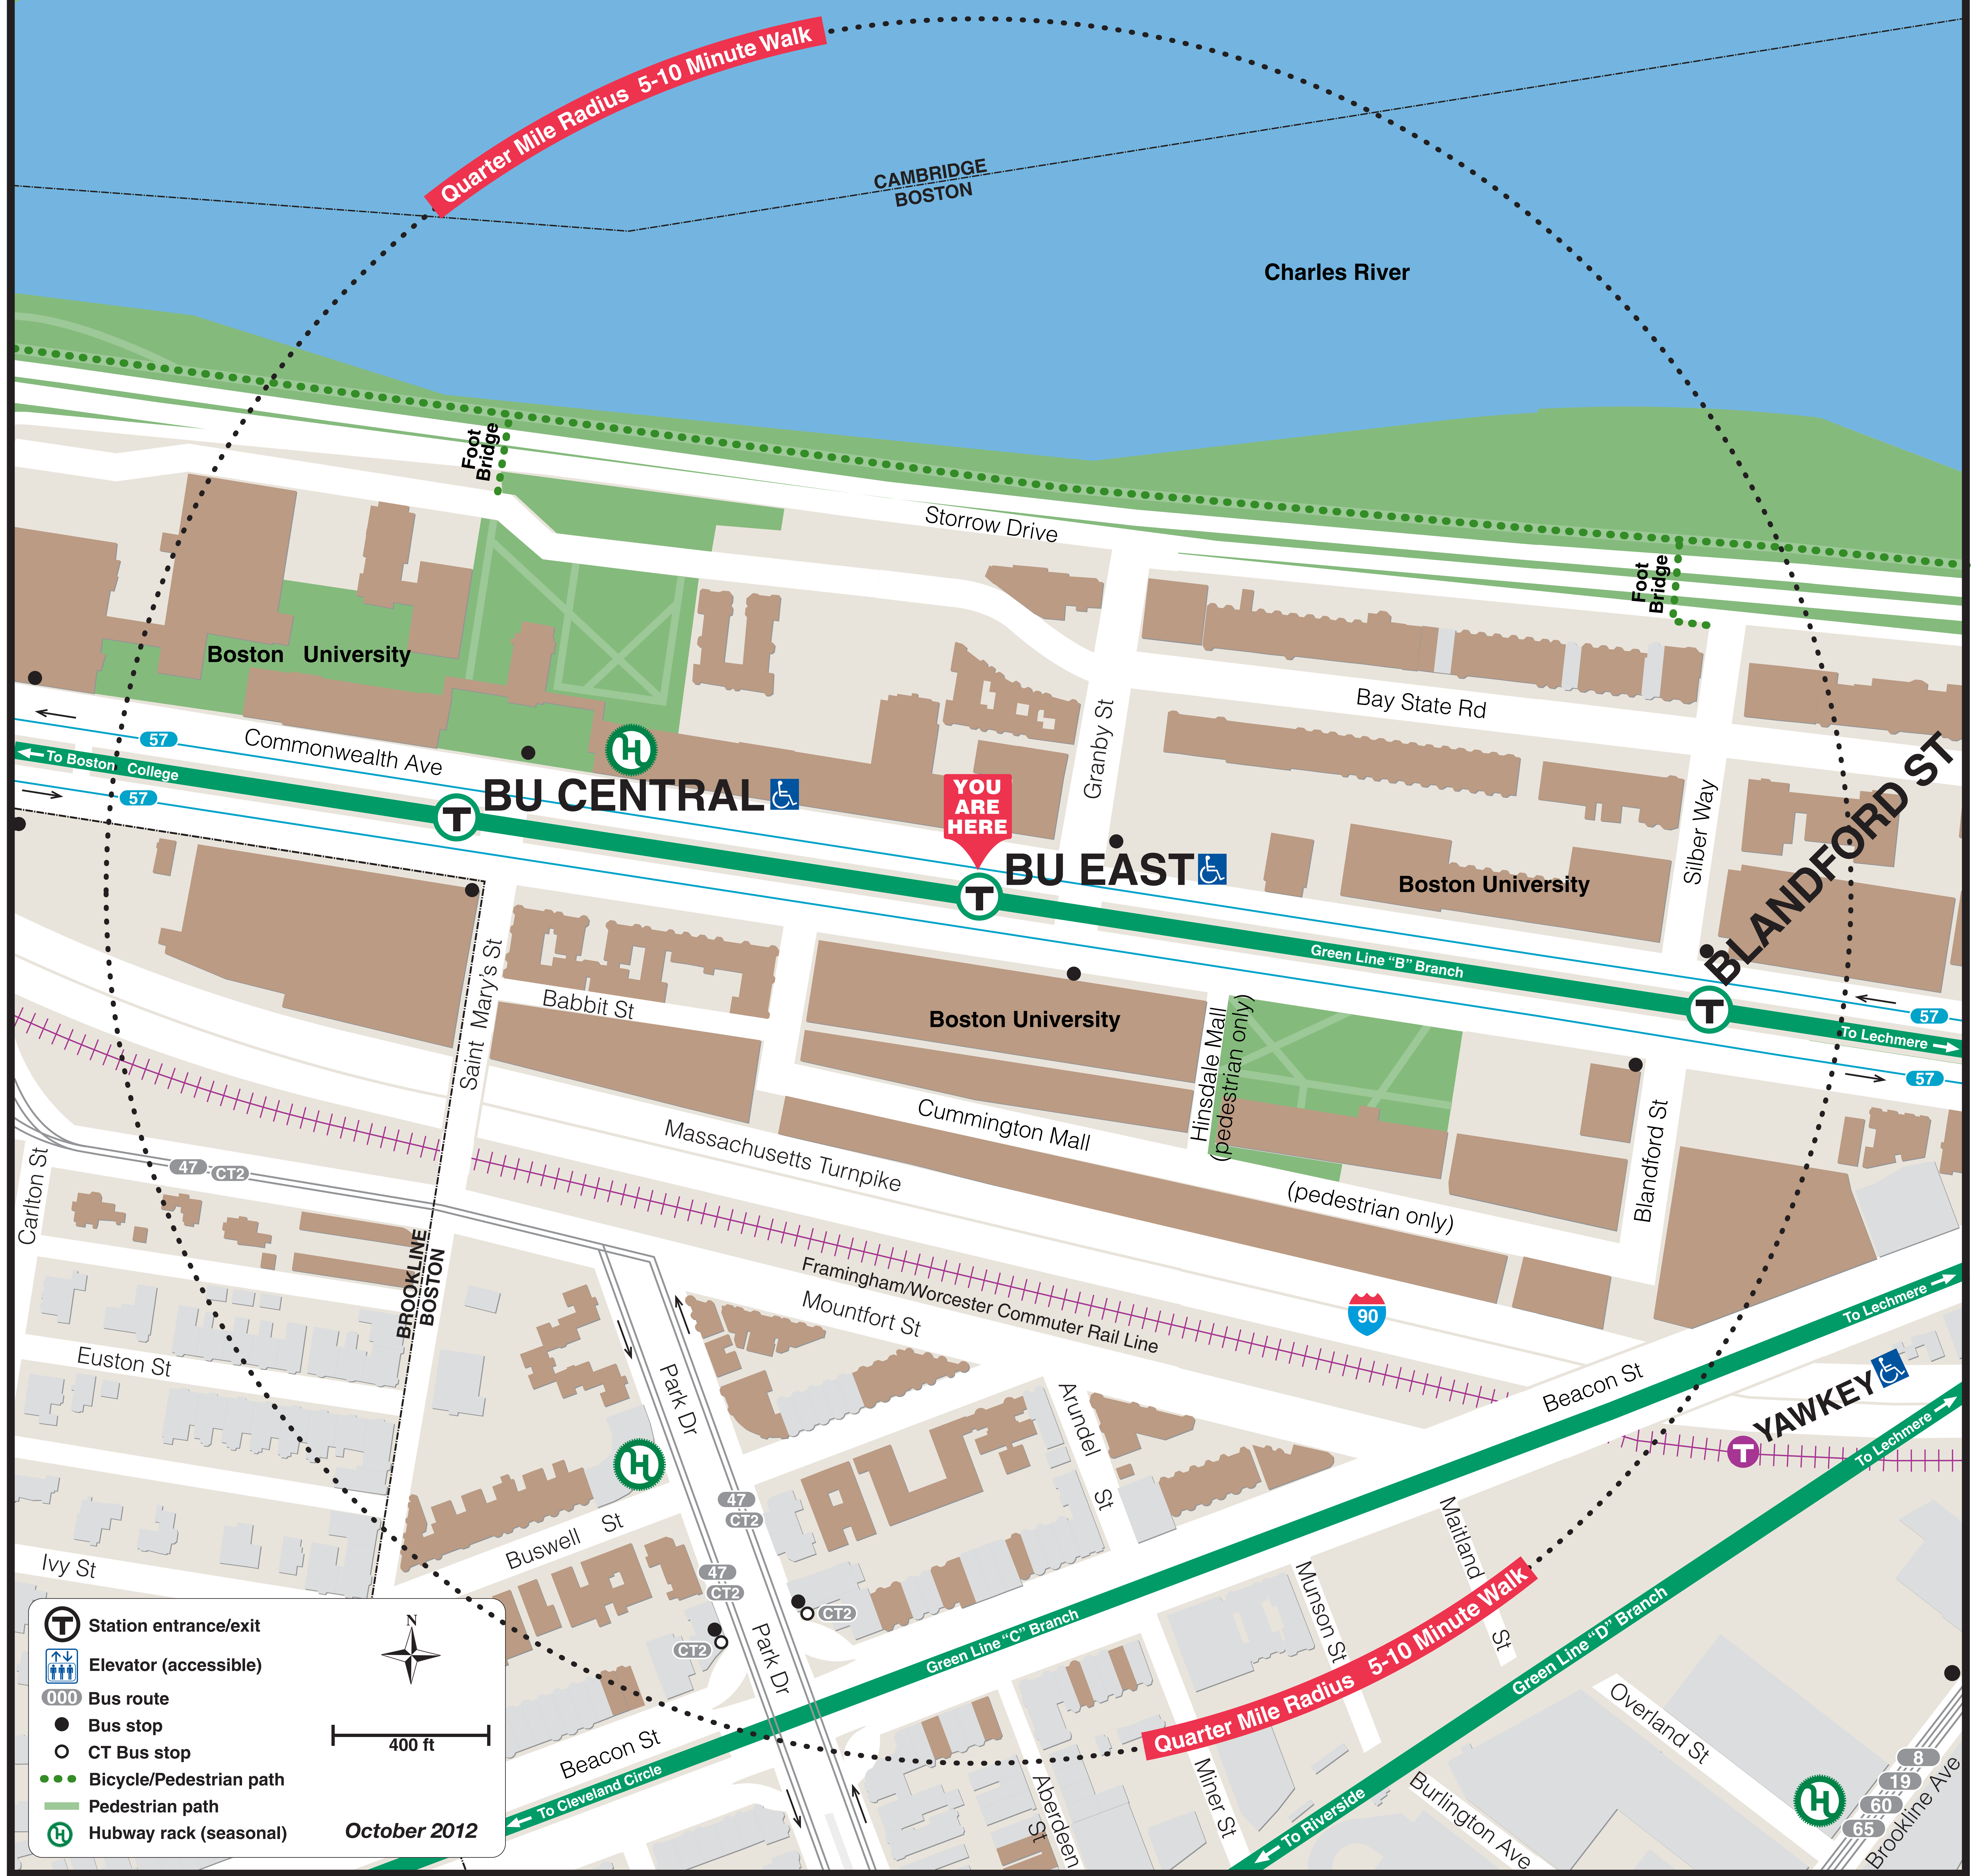

BOSTON UNIVERSITY EAST STATION NEIGHBORHOOD MAP

Quarter Mile Radius 5-10 Minute Walk

CAMBRIDGE
BOSTON

Charles River

T BU CENTRAL

YOU ARE HERE

T BU EAST

T BLANDFORD ST

T YAWKEY

T Station entrance/exit
E Elevator (accessible)
000 Bus route
 ● Bus stop
 ○ CT Bus stop
 ●●● Bicycle/Pedestrian path
 — Pedestrian path
 (H) Hubway rack (seasonal)

400 ft

October 2012

8
19
60
65