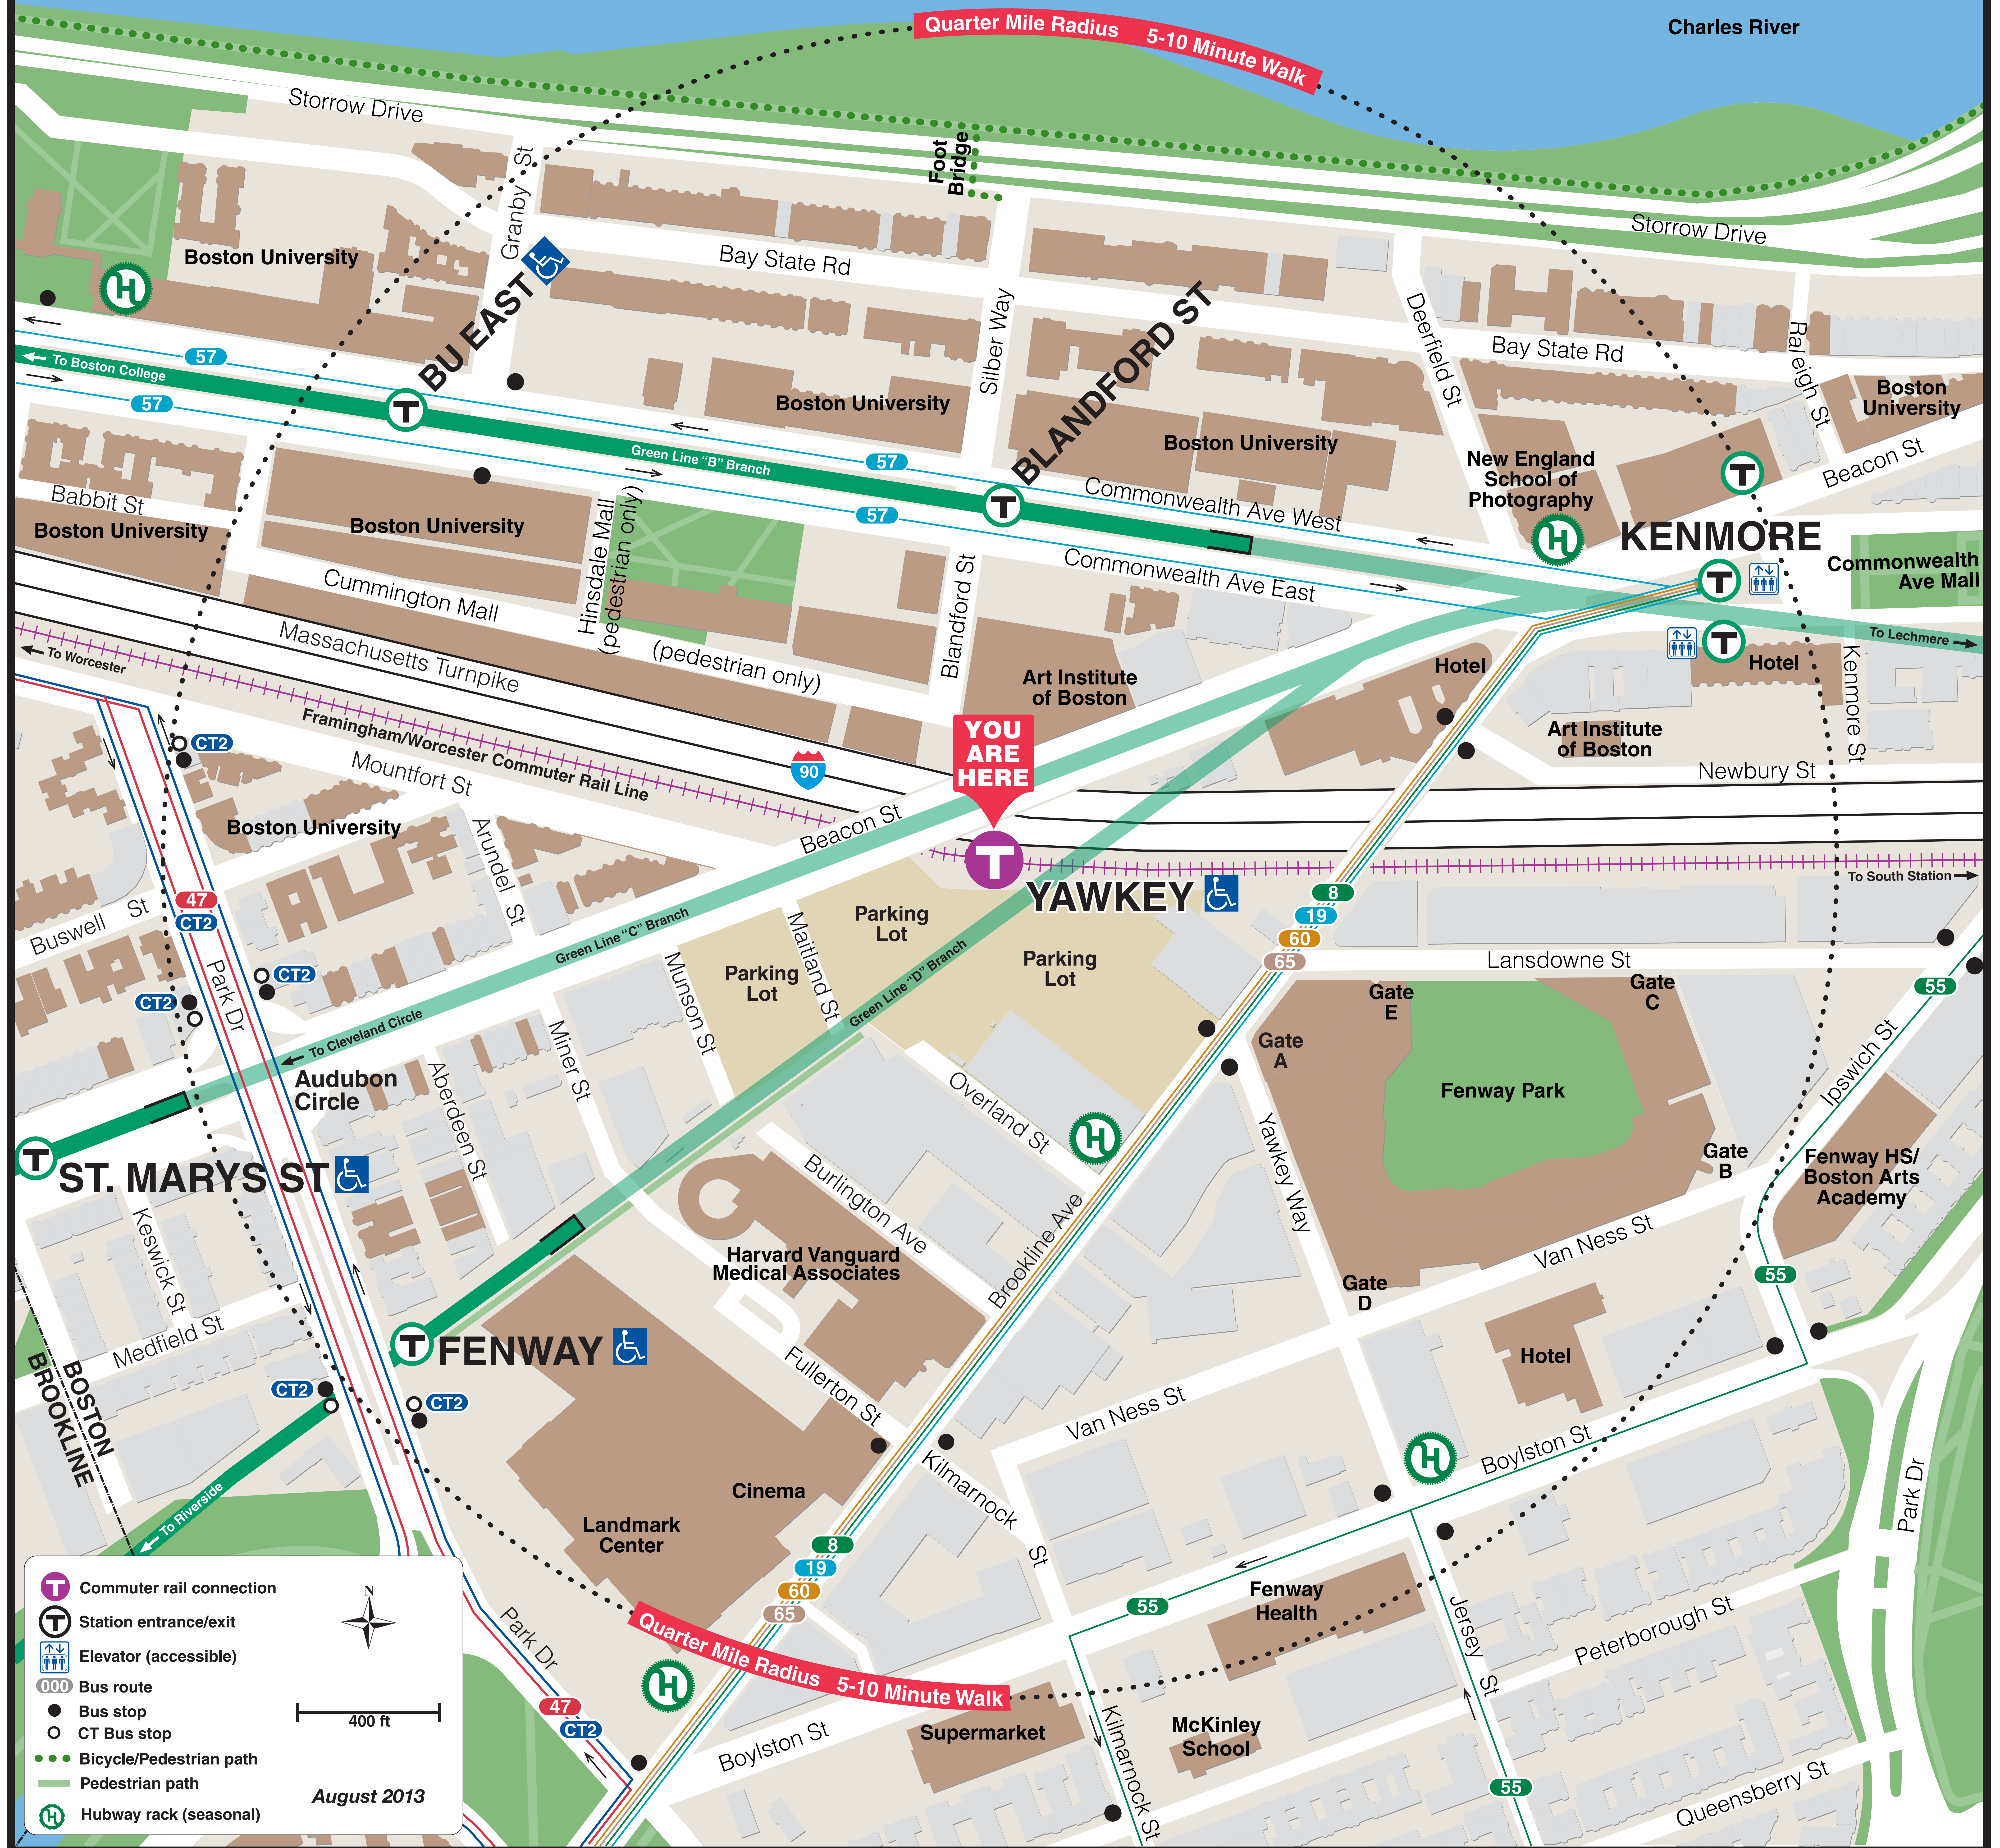

# YAWKEY STATION NEIGHBORHOOD MAP

**Legend:**

- Commuter rail connection
- Station entrance/exit
- Elevator (accessible)
- Bus route
- Bus stop
- CT Bus stop
- Bicycle/Pedestrian path
- Pedestrian path
- Hubway rack (seasonal)