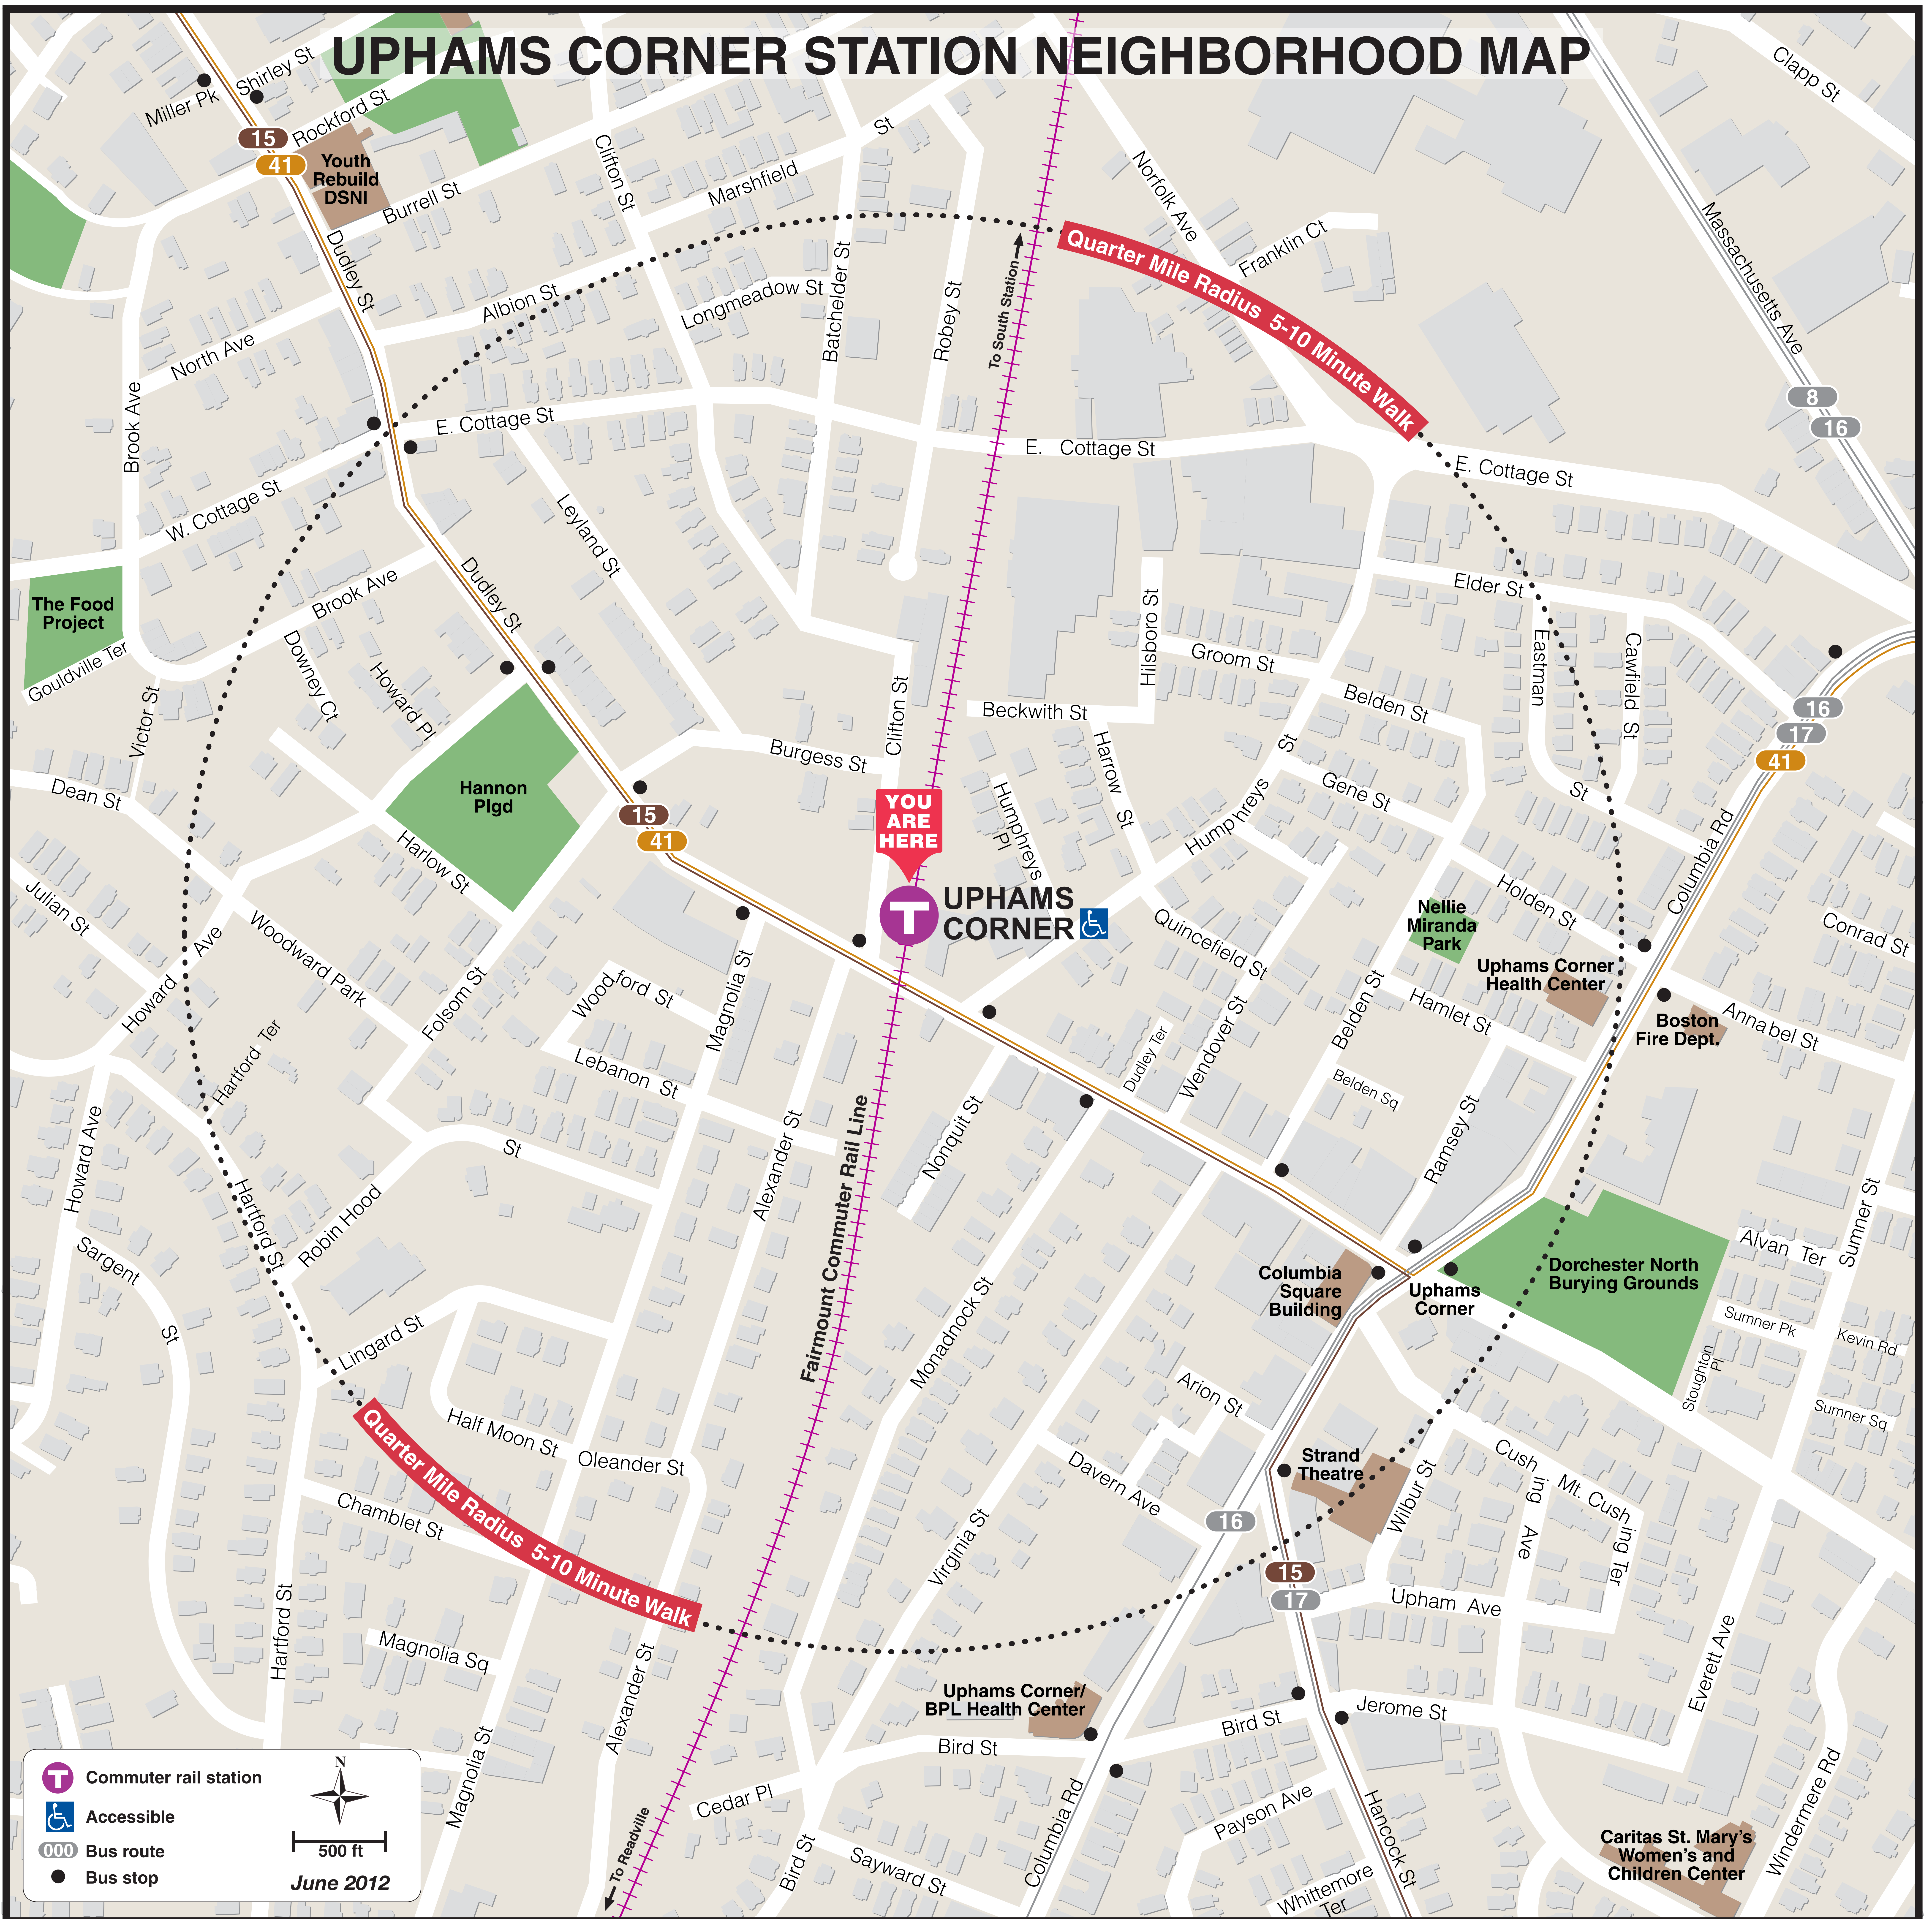

# UPHAMS CORNER STATION NEIGHBORHOOD MAP

 Commuter rail station  
 Accessible  
 Bus route  
 Bus stop

  
  
 June 2012