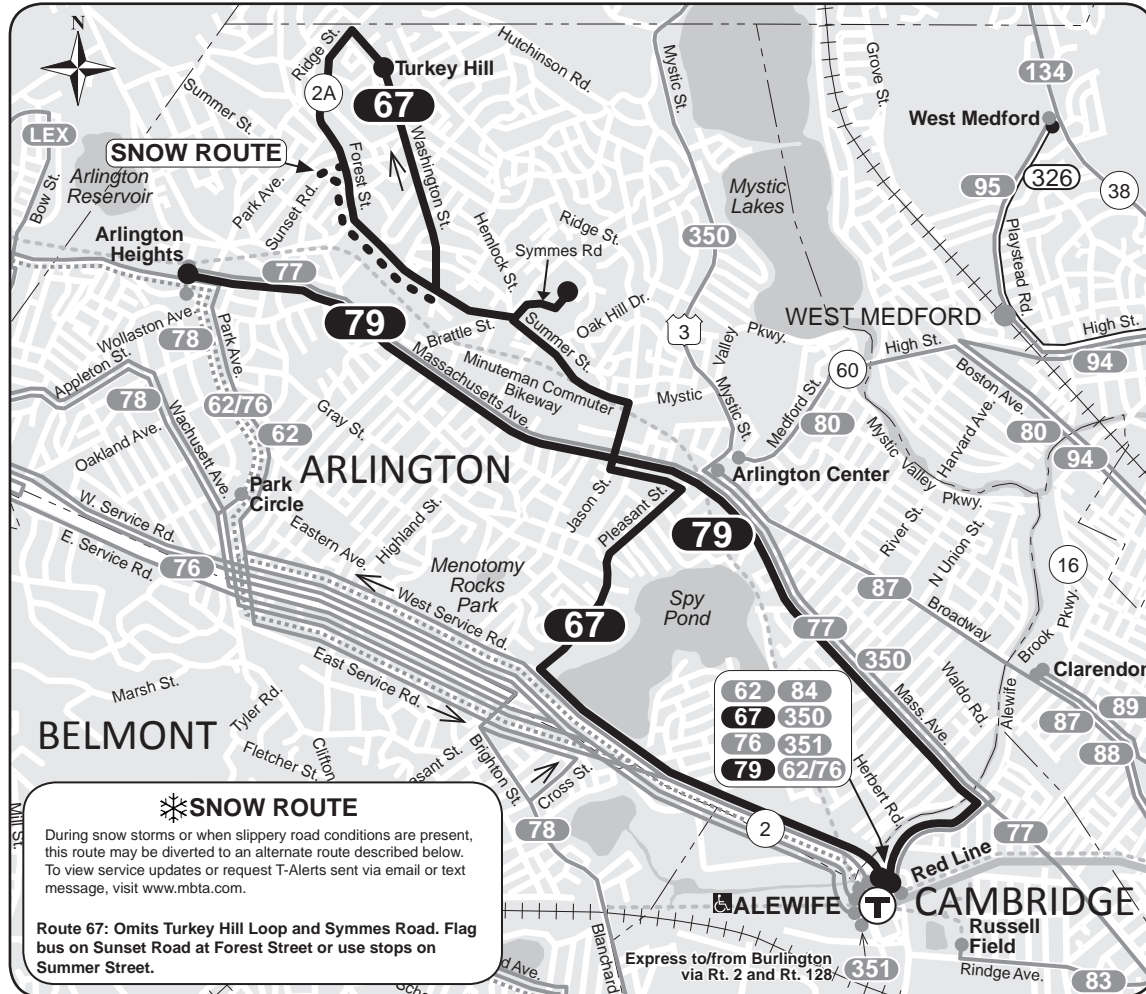

Route 67 Turkey Hill - Alewife Station
Route 79 Arlington Heights - Alewife Station

route & schedule change

67•79

Winter December 28, 2013 – March 21, 2014

67 Turkey Hill-Alewife Station

79 Arlington Heights-Alewife Station