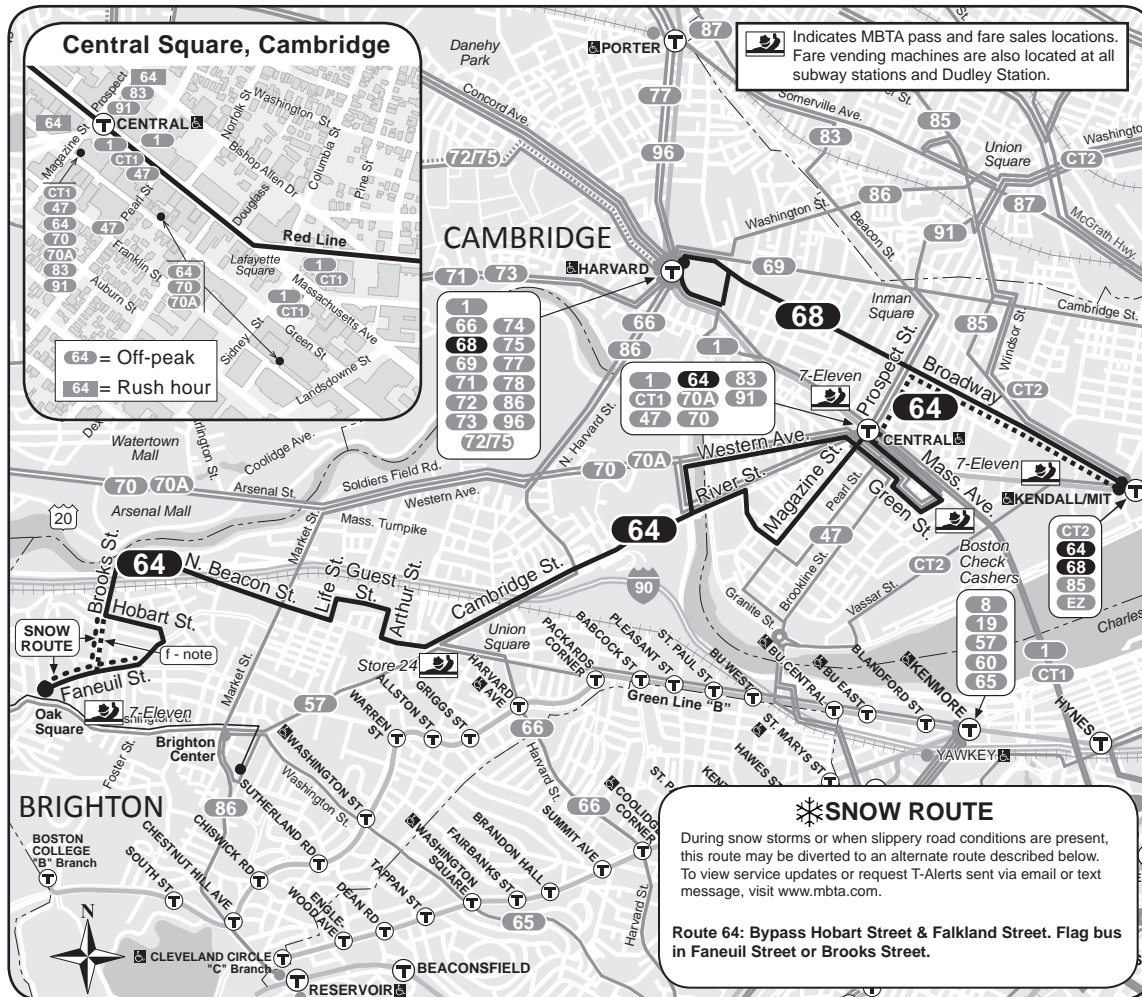

**Route 64 Oak Square - University Park or Kendall/MIT**  
**Route 68 Harvard Square - Kendall/MIT**

# 64•68

Winter December 28, 2013 – March 21, 2014

**64 Oak Square-University Park or Kendall/MIT**  
**68 Harvard Square-Kendall/MIT**

**Serving**

- Central Square, Cambridge
- Union Square, Allston
- Harvard University
- Red Line