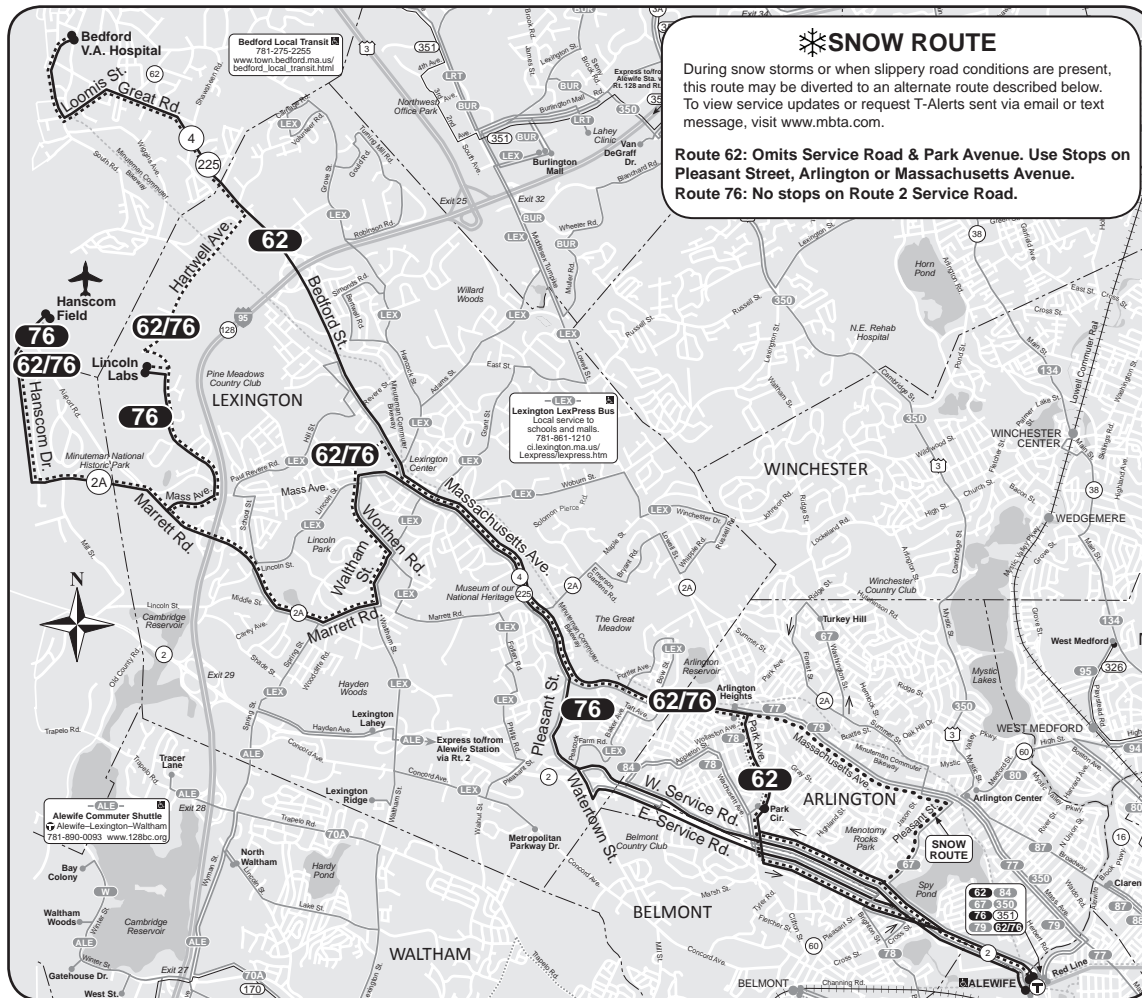

**Route 62 Bedford VA Hospital - Alewife Station**  
**Route 76 Hanscom/Lincoln Lab - Alewife Station**

# 62•76

Winter December 28, 2013 – March 21, 2014

**62 Bedford VA Hospital-Alewife Station**  
**76 Hanscom/Lincoln Lab-Alewife Sta.**

**Serving**

- Bedford Center
- Hanscom Civil Air Terminal
- Lexington Center
- Arlington Heights
- Five Forks
- National Heritage Museum
- Lexington Battle Green
- Red Line