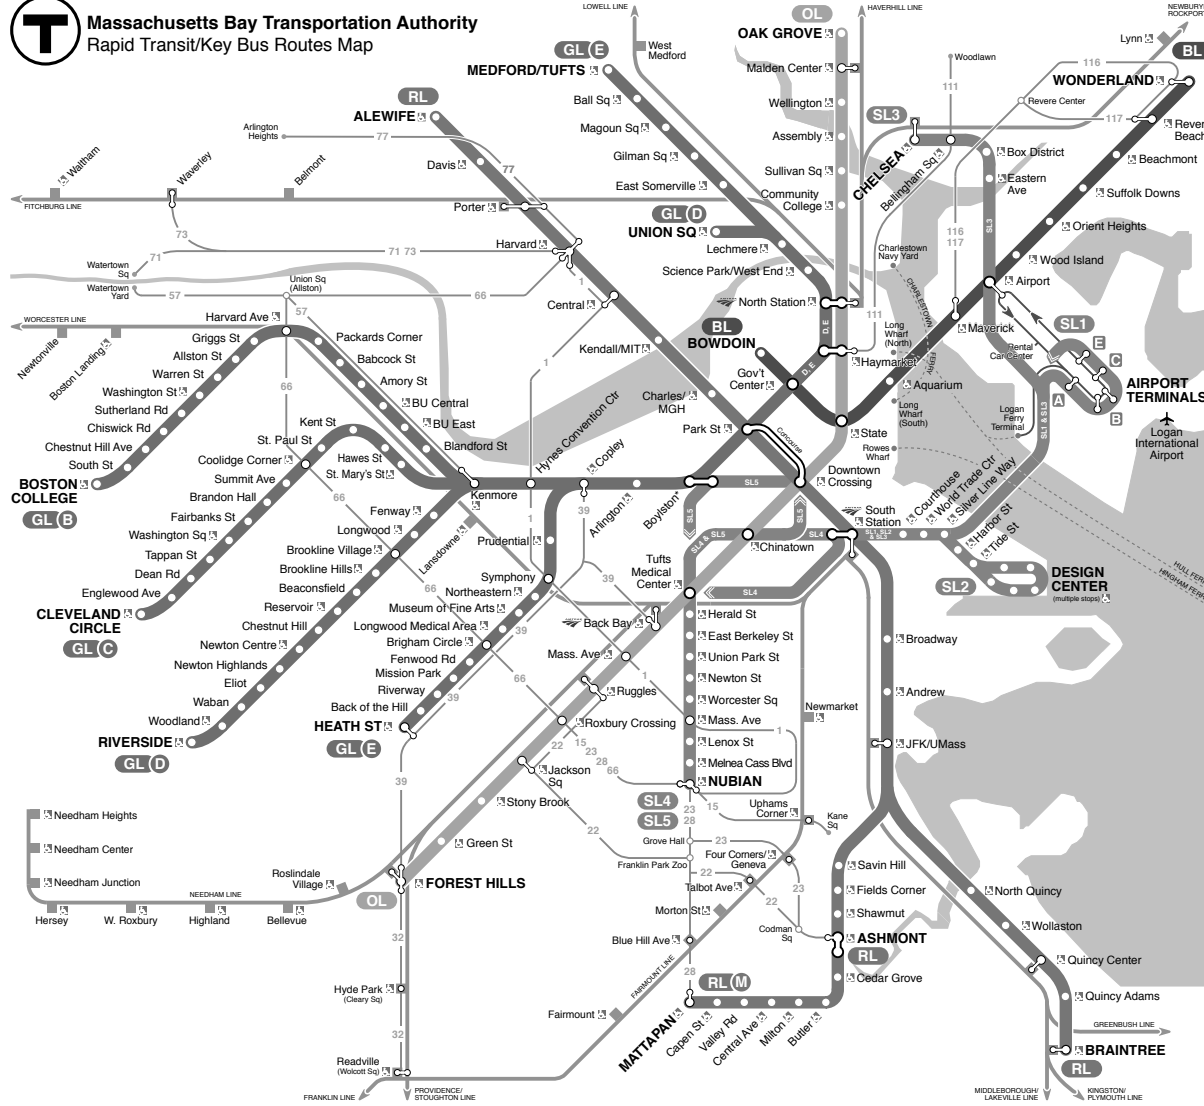

SILVER LINE

Weekday

SL	Route	First	Every...	Last
SL1	Logan Airport South Station	5:51 AM 5:32 AM	10-15 min	1:18 AM* 1:00 AM^
SL2	Design Center South Station	5:52 AM 5:34 AM	5-18 min	12:21 AM 12:40 AM
SL3	Chelsea South Station	4:55 AM 4:20 AM	6-15 min	12:57 AM* 12:35 AM^
SL4	Nubian South Station	5:17 AM 5:40 AM	9-20 min	12:34 AM 12:37 AM
SL5	Nubian Downtown Xing	5:15 AM 5:32 AM	6-20 min	12:44 AM 1:07 AM^

Saturday

SL	Route	First	Every...	Last
SL1	Logan Airport South Station	5:48 AM 5:45 AM	10-12 min	1:15 AM* 12:59 AM^
SL2	Design Center South Station	6:09 AM 5:47 AM	14-16 min	12:38 AM 12:25 AM
SL3	Chelsea South Station	5:30 AM 4:56 AM	8-16 min	1:22 AM* 12:27 AM^
SL4	Nubian South Station	5:23 AM 5:40 AM	13-20 min	12:20 AM 12:40 AM^
SL5	Nubian Downtown Xing	5:19 AM 5:34 AM	6-11 min	12:43 AM 1:00 AM^

Sunday

SL	Route	First	Every...	Last
SL1	Logan Airport South Station	5:50 AM 6:12 AM	8-17 min	1:12 AM* 1:00 AM^
SL2	Design Center South Station	6:54 AM 6:35 AM	15-26 min	12:56 AM 12:39 AM
SL3	Chelsea South Station	6:26 AM 5:53 AM	12-17 min	1:25 AM* 12:55 AM^
SL4	Nubian South Station	6:02 AM 6:20 AM	15-20 min	12:20 AM 12:40 AM
SL5	Nubian Downtown Xing	6:00 AM 6:16 AM	6-11 min	12:25 AM 12:47 AM^

T Massachusetts Bay Transportation Authority Rapid Transit/Key Bus Routes Map

Effective Dec 19, 2021

- **RED LINE**
- **ORANGE LINE**
- **GREEN LINE**
- **BLUE LINE**
- **SILVER LINE**

mbta.com
@mbta
617-222-3200
617-222-5146 (TTY)

T Massachusetts Bay Transportation Authority