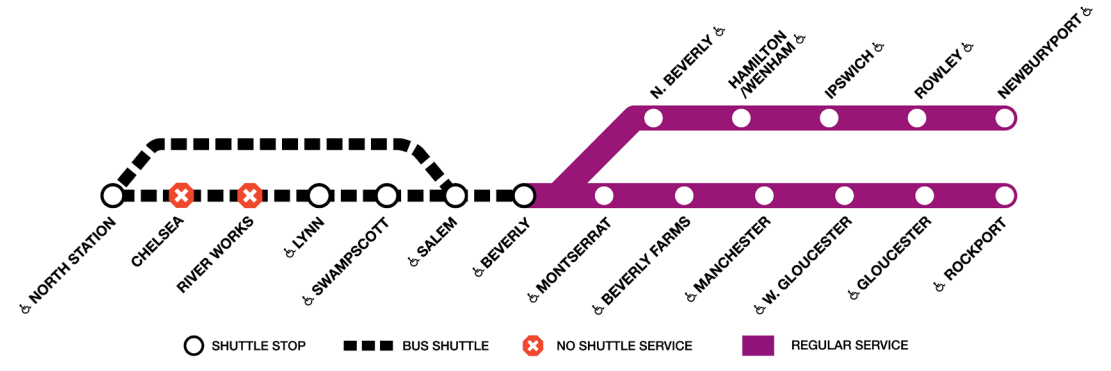

*Saturday only

Buses will replace regular weekend train service between Beverly and North Station.

SATURDAY AND SUNDAY

Outbound from Boston		AM									PM																													
ZONE	Saturday Train No.	1151	1101	1153	1103	1155	1105	1157	1107	1159	1109	1161	1111	1163	1113	1165	1115	BEV Local	1167	1117	BEV Local																			
	Sunday Train No.	2151	2101	2153	2103	2155	2105	2157	2107	2159	2109	2161	2111	2163	2113	2165	2115		2167	2117																				
1	North Station	4:54	5:14	5:54	6:10	6:50	7:10	7:50	8:10	8:38	8:58	9:38	9:58	10:37	10:53	11:37	11:53		12:37	12:53	1:37	1:53	2:37	2:58	3:37	3:58	4:45	5:03	5:45	6:03	6:45	7:03	7:54	8:03	8:39	9:24	9:39	10:24	10:39	11:34
2	Lynn	5:29	-	6:29	-	7:29	-	8:29	-	9:23	-	10:23	-	11:23	-	12:23	-		1:23	-	2:23	-	3:23	-	4:23	-	5:25	-	6:25	-	7:25	-	8:29	-	9:14	9:59	-	10:59	-	12:09
3	Swampscott	5:34	-	6:34	-	7:34	-	8:34	-	9:29	-	10:29	-	11:29	-	12:29	-		1:29	-	2:29	-	3:29	-	4:29	-	5:31	-	6:31	-	7:31	-	8:34	-	9:19	10:04	-	11:04	-	12:14
3	Salem	5:48	5:51	6:48	6:52	7:50	7:52	8:50	8:52	9:47	9:50	10:47	10:50	11:47	11:49	12:47	12:49		1:47	1:49	2:47	2:49	3:47	3:50	4:47	4:50	5:47	5:50	6:47	6:50	7:47	7:50	8:48	8:50	9:33	10:18	10:21	11:18	11:21	12:28
4	Beverly (bus arrival)	5:55	5:55	6:55	6:56	7:57	7:56	8:57	8:56	9:55	9:55	10:55	10:55	11:55	11:55	12:55	12:55		1:55	1:55	2:55	2:55	3:55	3:55	4:55	4:55	5:55	5:55	6:55	6:55	7:55	7:55	8:55	8:55	9:40	10:25	10:25	11:25	11:25	12:35
4	Beverly (train departure)	6:04	7:04	8:04	9:04	10:04	11:04	12:04	1:04	2:04	3:04	4:04	5:04	6:04	7:04	8:04	9:04		10:34	11:34	-																			
4	North Beverly	f 6:08	-	f 8:08	-	f 10:08	-	f 12:08	-	f 2:08	-	f 4:08	-	f 6:08	-	f 8:08	-		f 10:38	-	-																			
5	Hamilton/Wenham	6:12	-	8:12	-	10:12	-	12:12	-	2:12	-	4:12	-	6:12	-	8:12	-		10:42	-	-																			
6	Ipswich	6:18	-	8:18	-	10:18	-	12:18	-	2:18	-	4:18	-	6:18	-	8:18	-		10:48	-	-																			
7	Rowley	6:24	-	8:24	-	10:24	-	12:24	-	2:24	-	4:24	-	6:24	-	8:24	-		10:54	-	-																			
8	Newburyport	6:35	-	8:35	-	10:35	-	12:35	-	2:35	-	4:35	-	6:35	-	8:35	-		11:05	-	-																			
4	Montserrat	-	f 7:08	-	f 9:08	-	f 11:08	-	f 1:08	-	f 3:08	-	f 5:08	-	f 7:08	-	f 9:08	-		-	-	f 11:38	-																	
5	Beverly Farms	-	f 7:14	-	f 9:14	-	f 11:14	-	f 1:14	-	f 3:14	-	f 5:14	-	f 7:14	-	f 9:14	-		-	-	f 11:44	-																	
6	Manchester	-	7:20	-	9:20	-	11:20	-	1:20	-	3:20	-	5:20	-	7:20	-	9:20	-		-	-	11:50	-																	
7	West Gloucester	-	f 7:26	-	f 9:26	-	f 11:26	-	f 1:26	-	f 3:26	-	f 5:26	-	f 7:26	-	f 9:26	-		-	-	f 11:56	-																	
7	Gloucester	-	7:33	-	9:33	-	11:33	-	1:33	-	3:33	-	5:33	-	7:33	-	9:33	-		-	-	12:03	-																	
8	Rockport	-	7:44	-	9:44	-	11:44	-	1:44	-	3:44	-	5:44	-	7:44	-	9:44	-		-	-	12:14	-																	

Times in purple with "f" indicate a flag stop: Passengers must tell the conductor that they wish to leave. Passengers waiting to board must be visible on the platform for the train to stop.

All buses are free and accessible
Bicycles are allowed on trains but are not allowed on board shuttle buses

Bus departure times on the Newburyport and Rockport Line