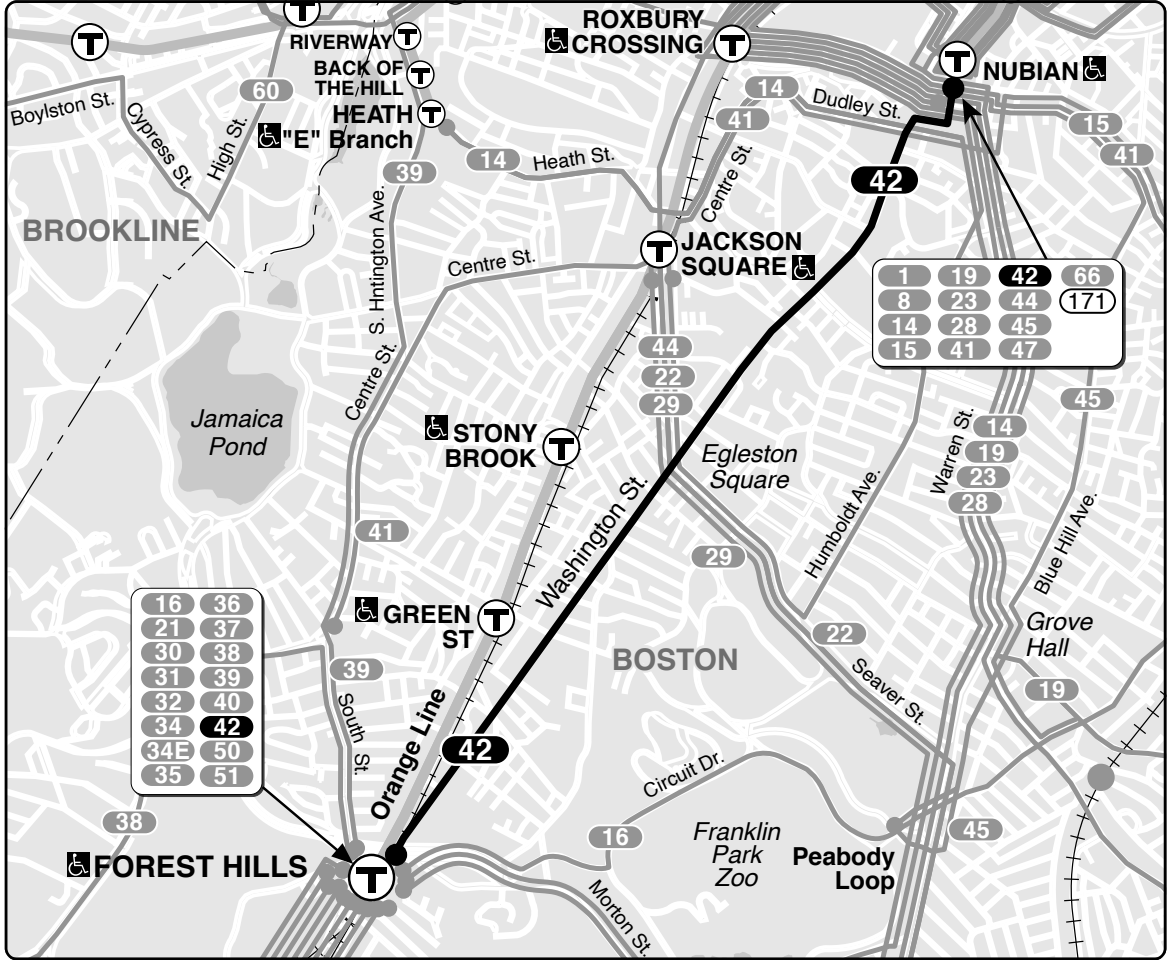

42 Forest Hills Sta – Nubian Sta

Schedule Change i

- 16 36
- 21 37
- 30 38
- 31 39
- 32 40
- 34 42
- 34E 50
- 35 51

- 1 19 42 66
- 8 23 44 171
- 14 28 45
- 15 41 47

- Transfer to bus/subway available on CharlieCard—good for 2 hours, pay fare difference.
- Children 11 & under ride free with a paying customer.
- ♿ All MBTA buses are accessible to people with disabilities.

	CharlieCard	Cash on board	Reduced fare
Bus	$1.70	$1.70	$0.85
Bus + Subway	$2.40	$4.10	$1.10

Complete fare/pass rules and free/reduced fare eligibility: mbta.com/fares or call 617-222-3200

Connections

- ORANGE LINE SL4 SL5
- NEEDHAM LINE

Information 617-222-3200
Lost and Found 617-222-2399
TTY 617-222-5146

Realtime arrival information, maps, and more

mbta.com

A122-3-22.0