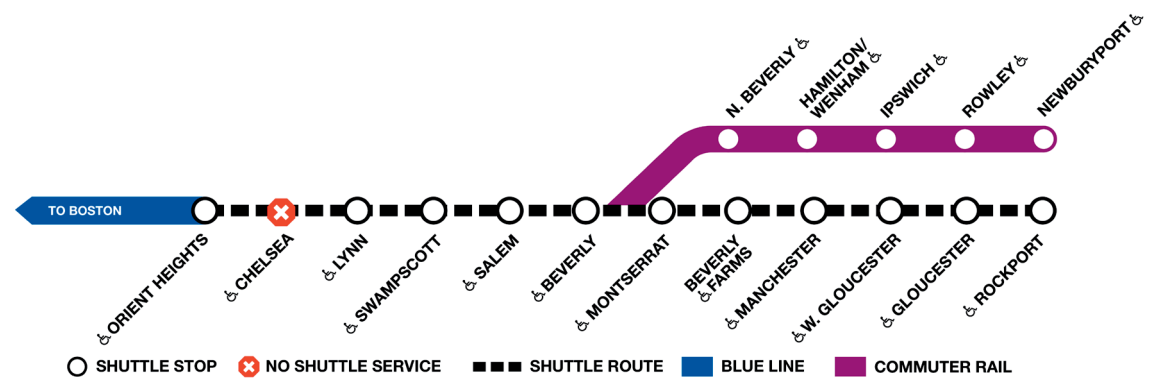

Shuttle buses replace all Rockport Line service. Newburyport service replaced between Boston and Beverly. Buses will connect to the Blue Line at Orient Heights for service to/from Boston. Normal train service operates between Beverly and Newburyport.

Times in purple with “f” indicate a flag stop: Passengers must tell the conductor that they wish to leave. Passengers waiting to board must be visible on the platform for the train to stop.

Board the next bus or train for continued service inbound/outbound