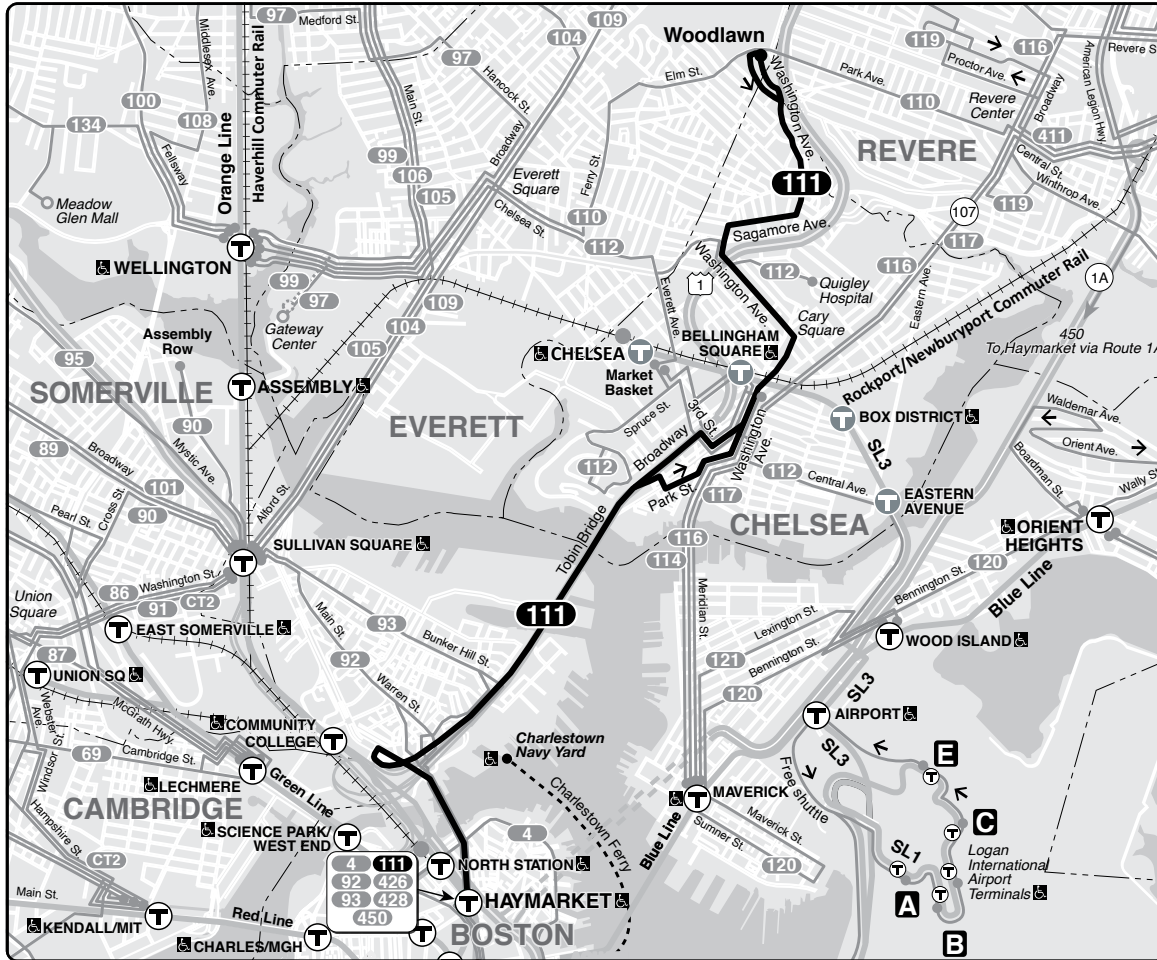

Effective March 13, 2022

111 Woodlawn – Haymarket Sta

Schedule Change i

Connections

- ORANGE LINE
- GREEN LINE
- D E
- SL3

Frequency

Most buses every **10 minutes** or less

- Transfer to bus/subway available on CharlieCard—good for 2 hours, pay fare difference.
- Children 11 & under ride free with a paying customer.
- ♿ All MBTA buses are accessible to people with disabilities.

Realtime arrival information, maps, and more

mbta.com

Weekday **111**
Inbound

Woodlawn	Cary Square	Bellingham Square	Haymarket Station
4:40	4:48	4:50	5:00
4:45	4:53	4:55	5:05
4:50	4:58	5:00	5:10
4:55	5:03	5:05	5:15
5:00	5:08	5:10	5:20
5:05	5:13	5:15	5:25
5:10	5:18	5:20	5:30
5:15	5:23	5:25	5:35
5:20	5:28	5:30	5:40
5:25	5:33	5:35	5:45

Outbound

Haymarket Station	Bellingham Square	Cary Square	Woodlawn
5:00	5:12	5:14	5:20
5:06	5:18	5:20	5:26
5:12	5:24	5:26	5:32
5:18	5:30	5:32	5:38
5:24	5:36	5:38	5:44
5:30	5:42	5:44	5:50
5:36	5:48	5:50	5:56
5:42	5:54	5:56	6:01
5:48	6:00	6:03	6:09
5:54	6:06	6:09	6:15

Outbound

Haymarket Station	Bellingham Square	Cary Square	Woodlawn
5:49	5:59	6:00	6:07
6:01	6:11	6:12	6:19
6:13	6:23	6:24	6:31
6:25	6:35	6:36	6:43
6:37	6:47	6:48	6:55
6:49	6:59	7:00	7:07
7:01	7:11	7:12	7:19
7:13	7:23	7:24	7:31
7:25	7:35	7:36	7:43
7:37	7:47	7:48	7:55