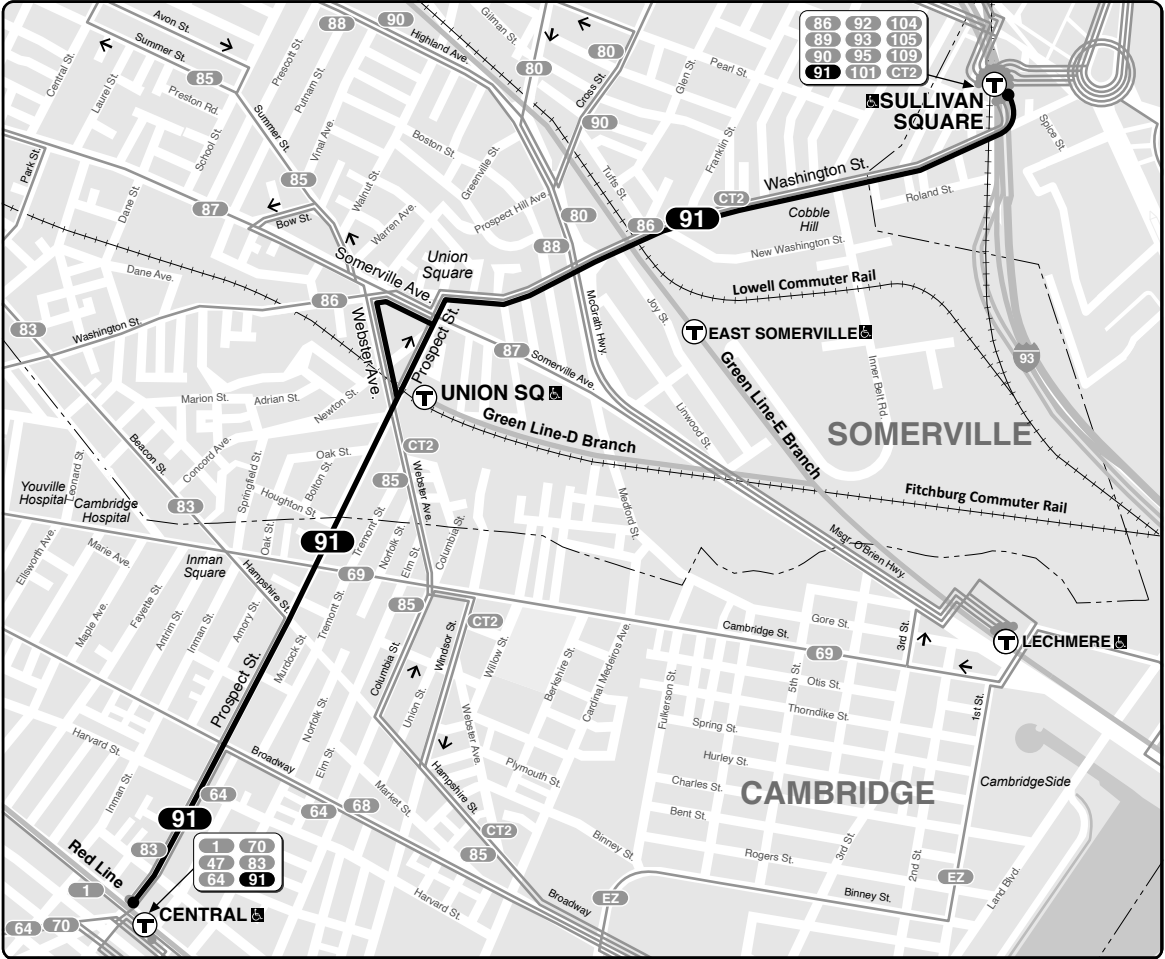

Effective **March 13, 2022**

91 Sullivan Sta – Central Sq, Cambridge

Connections

- RED LINE ORANGE LINE
- GREEN LINE E

Information **617-222-3200**
 Lost and Found **617-222-2229**
 TTY **617-222-5146**

Realtime arrival information, maps, and more

Weekday 91

Inbound			Outbound		
Sullivan Station	Union Square	Central Sq. Cambridge	Central Sq. Cambridge	Union Square	Sullivan Station
5:15	5:20	5:28	5:35	5:39	5:47
5:55	6:00	6:09	6:15	6:19	6:27
6:35	6:42	6:51	6:55	6:59	7:07
6:55	7:02	7:11	7:15	7:19	7:27
7:15	7:22	7:31	7:40	7:44	7:54
7:40	7:47	7:59	8:05	8:09	8:19
8:05	8:12	8:23	8:30	8:34	8:44
8:30	8:37	8:48	8:55	8:59	9:09
8:55	9:02	9:13	9:20	9:24	9:34
9:20	9:27	9:38	9:45	9:49	9:59
9:40	9:47	9:58	10:10	10:15	10:26
10:05	10:12	10:23	10:30	10:35	10:46
10:30	10:37	10:48	10:55	11:00	11:11
11:20	11:27	11:38	11:45	11:50	12:01
12:10	12:17	12:28	12:35	12:40	12:51
1:00	1:07	1:18	1:25	1:31	1:42
1:50	1:57	2:09	2:15	2:22	2:33
2:20	2:27	2:39	2:45	2:52	3:03
2:45	2:52	3:04	3:10	3:17	3:28
3:10	3:17	3:29	3:35	3:42	3:53
3:35	3:42	3:54	4:00	4:06	4:16
4:00	4:07	4:19	4:25	4:31	4:41
4:25	4:32	4:44	4:50	4:56	5:06
4:50	4:57	5:09	5:15	5:22	5:32
5:15	5:22	5:34	5:40	5:47	5:57
5:40	5:47	5:59	6:05	6:12	6:22
6:05	6:12	6:24	6:30	6:35	6:45
6:30	6:36	6:48	6:55	7:00	7:10
6:50	6:56	7:08	7:15	7:20	7:30
7:35	7:41	7:51	8:00	8:05	8:14
8:20	8:26	8:36	8:40	8:44	8:53
9:05	9:10	9:19	9:25	9:29	9:38
9:50	9:55	10:04	10:10	10:14	10:23
10:35	10:40	10:49	10:55	10:59	11:08
11:20	11:25	11:34	11:40	11:43	11:50
12:05	12:10	12:18	12:25	12:28	12:35
12:45	12:50	12:58	1:05	1:08	1:15