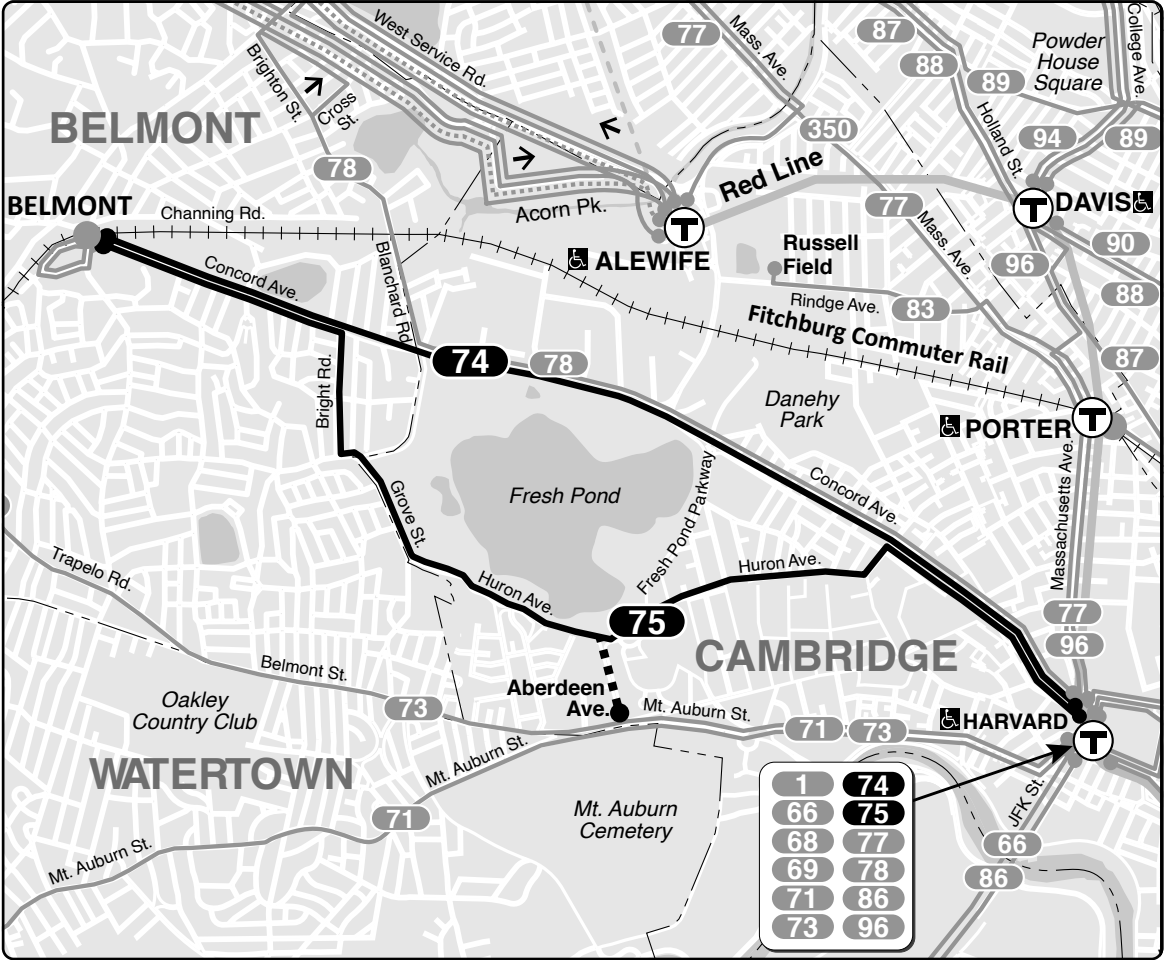

Effective **March 13, 2022**

74

Belmont Ctr – Harvard Sta

via Concord Ave

75

Belmont Ctr – Harvard Sta

via Huron Ave

1	74
66	75
68	77
69	78
71	86
73	96

- Transfer to bus/subway available on CharlieCard—good for 2 hours, pay fare difference.
- Children 11 & under ride free with a paying customer.
- ♿ All MBTA buses are accessible to people with disabilities.

A to/from Aberdeen Ave & Mt. Auburn St. Inbound bus leaves 1 min before scheduled arrival at Huron Ave & Fresh Pond Parkway

W waits for last train to arrive Station

No Route 74 service on Sunday

PM times are **bold**

Sunday 75

Inbound			Outbound			
Belmont Center	Huron Ave & Fresh Pond	Harvard Station	Harvard Station	Huron Ave & Fresh Pond	Belmont Center	
6:35	6:41	6:49	6:20	6:25	6:33	
7:15	7:21	7:29	6:55	7:00	7:08	
7:55	8:02	8:11	7:35	7:40	7:48	
8:35	8:42	8:51	8:15	8:20	8:28	
9:15	9:22	9:31	8:55	9:00	9:08	
9:55	10:02	10:13	9:35	9:40	9:48	
10:40	10:47	10:58	10:17	10:23	10:32	
11:25	11:32	11:43	11:02	11:08	11:17	
12:10	12:17	12:28	11:47	11:53	12:02	
12:55	1:02	1:13	12:32	12:39	12:48	
1:40	1:47	1:58	1:17	1:24	1:33	
2:25	2:31	2:42	2:02	2:09	2:18	
3:10	3:16	3:27	2:47	2:54	3:03	
3:55	4:01	4:12	3:32	3:38	3:47	
4:38	4:44	4:55	4:15	4:21	4:30	
5:20	5:26	5:37	4:58	5:04	5:13	
6:00	6:06	6:17	5:40	5:46	5:55	
6:40	6:46	6:57	6:20	6:26	6:35	
7:20	7:26	7:35	7:00	7:06	7:15	
8:00	8:06	8:15	7:40	7:45	7:54	
8:40	8:46	8:55	8:20	8:25	8:34	
9:20	9:26	9:35	9:00	9:05	9:13	
10:00	10:06	10:15	9:40	9:45	9:53	