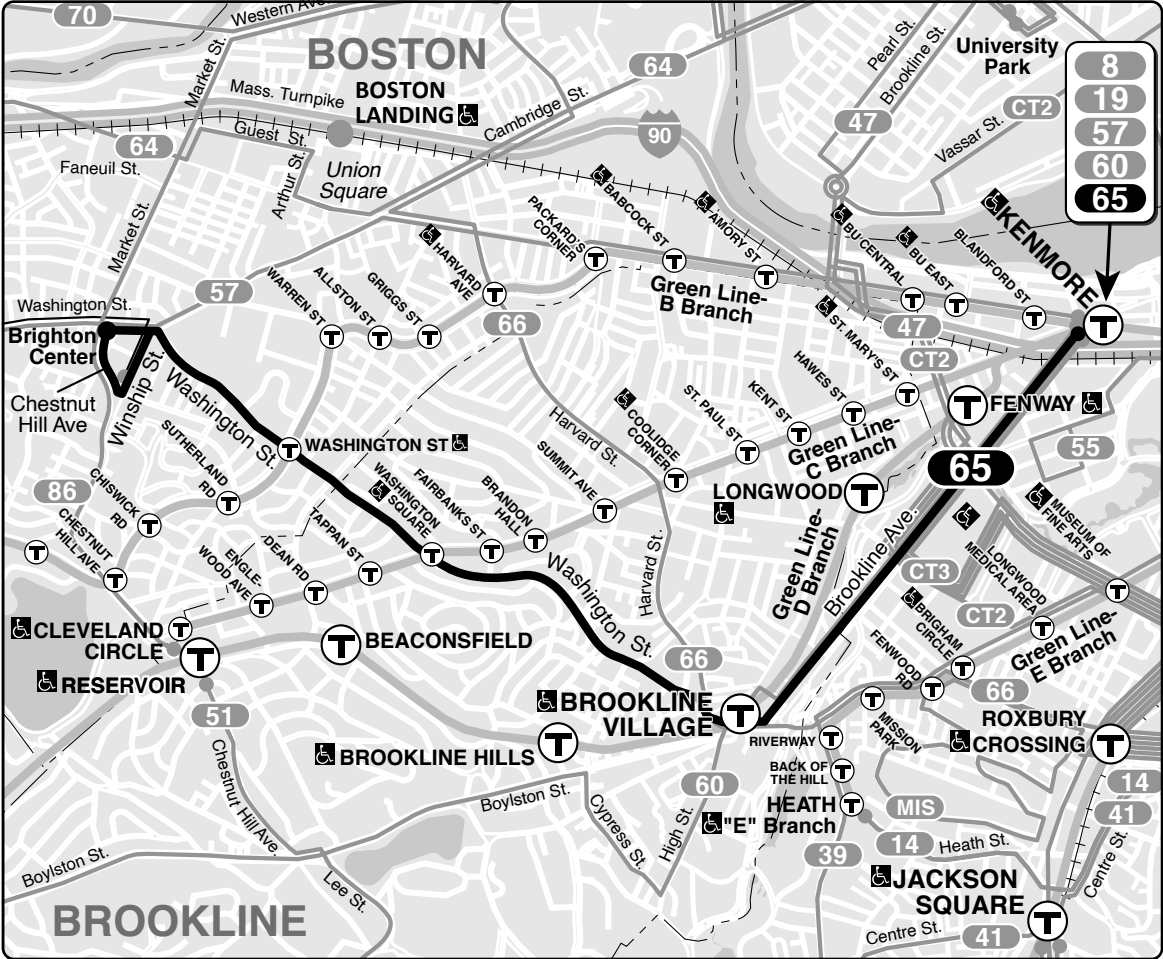

Effective **March 13, 2022**

65 Brighton Ctr – Kenmore Sta

Connections

- GREEN LINE B C D
- FRAMINGHAM/WORCESTER LINE

Information **617-222-3200**
 Lost and Found **617-222-1450**
 TTY **617-222-5146**

Realtime arrival information, maps, and more

Inbound

Brighton Center	Washington Square	Brookline Village	Kenmore Station
5:58	6:03	6:07	6:21
6:08	6:13	6:19	6:33
6:18	6:23	6:29	6:43
6:28	6:33	6:39	6:53
6:40	6:45	6:51	7:06
6:50	6:55	7:01	7:16
7:00	7:05	7:11	7:26
7:09	7:14	7:20	7:36
7:17	7:22	7:28	7:44
7:25	7:30	7:37	7:53
7:33	7:38	7:45	8:01
7:40	7:45	7:52	8:08
7:48	7:53	8:00	8:16
7:55	8:00	8:07	8:23
8:03	8:08	8:15	8:31
8:10	8:15	8:22	8:38
8:18	8:24	8:31	8:47
8:25	8:31	8:38	8:54
8:33	8:39	8:46	9:01
8:41	8:47	8:54	9:09
8:50	8:56	9:03	9:17
9:00	9:06	9:13	9:27
9:30	9:36	9:43	9:57
10:40	10:46	10:53	11:07
11:45	11:51	11:58	12:12
12:55	1:01	1:08	1:22
2:05	2:11	2:18	2:32
2:35	2:41	2:48	3:03
2:55	3:01	3:08	3:24
3:15	3:20	3:27	3:43
3:30	3:35	3:42	3:58
3:45	3:50	3:57	4:13
4:00	4:05	4:12	4:28
4:15	4:20	4:27	4:43
4:27	4:32	4:39	4:54
4:38	4:43	4:49	5:04
4:49	4:54	5:00	5:15
5:00	5:05	5:11	5:26
5:11	5:16	5:22	5:37
5:22	5:27	5:33	5:48
5:33	5:38	5:44	5:59
5:44	5:49	5:55	6:10
5:56	6:01	6:07	6:22
6:08	6:13	6:19	6:33
6:20	6:25	6:31	6:45
6:45	6:50	6:55	7:09
7:05	7:10	7:15	7:29
8:05	8:10	8:15	8:27