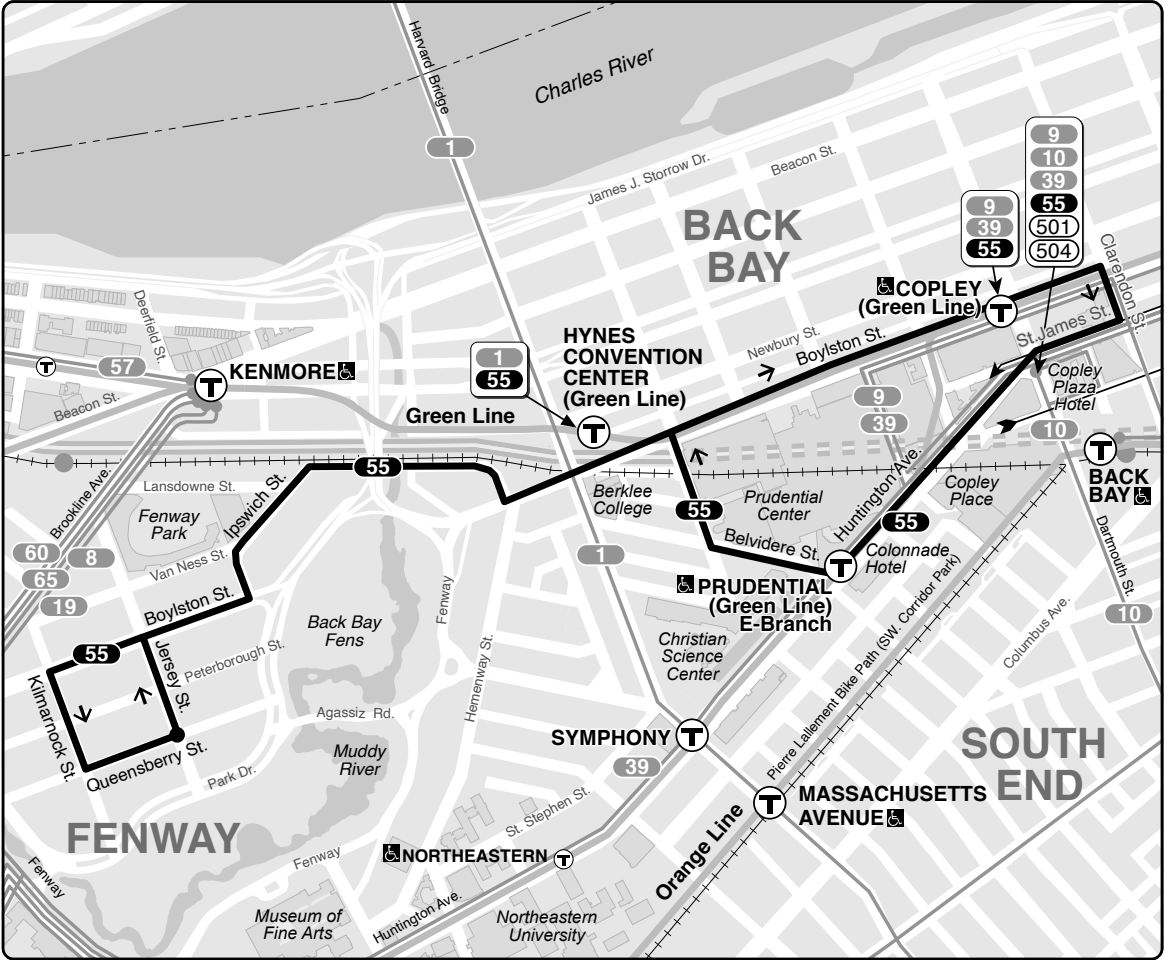

Effective **March 13, 2022**

55 **Jersey St & Queensberry St – Copley Sta**

Connections

GREEN LINE B C D E

Information **617-222-3200**
 Lost and Found **617-222-1450**
 TTY **617-222-5146**

Realtime arrival information, maps, and more

mbta.com

- Transfer to bus/subway available on CharlieCard—good for 2 hours, pay fare difference.
- Children 11 & under ride free with a paying customer.
- ♿ All MBTA buses are accessible to people with disabilities.

Weekday 55

Inbound			Outbound		
Jersey St & Queensberry St	Mass Ave & Boylston St	Copley Station	Copley Station	Mass Ave & Boylston St	Jersey St & Queensberry St
9:50	9:54	10:03	10:10	10:14	10:25
10:30	10:34	10:43	10:50	10:54	11:05
11:10	11:14	11:23	11:30	11:34	11:45
11:50	11:55	12:04	12:10	12:14	12:25
12:30	12:35	12:44	12:50	12:54	1:05
1:10	1:15	1:24	1:30	1:34	1:45
1:50	1:55	2:04	2:10	2:14	2:25
2:30	2:35	2:44	2:50	2:54	3:05
3:10	3:15	3:24	3:30	3:34	3:45
3:50	3:54	4:02			

Sunday 55

Inbound			Outbound		
Jersey St & Queensberry St	Mass Ave & Boylston St	Copley Station	Copley Station	Mass Ave & Boylston St	Jersey St & Queensberry St
9:50	9:54	10:01	10:10	10:14	10:25
10:30	10:34	10:41	10:50	10:54	11:06
11:10	11:14	11:22	11:30	11:34	11:46
11:50	11:54	12:02	12:10	12:14	12:25
12:30	12:34	12:42	12:50	12:54	1:05
1:10	1:14	1:24	1:30	1:34	1:45
1:50	1:55	2:05	2:10	2:14	2:25
2:30	2:35	2:45	2:50	2:54	3:04
3:10	3:15	3:25	3:30	3:34	3:44
3:50	3:55	4:02			