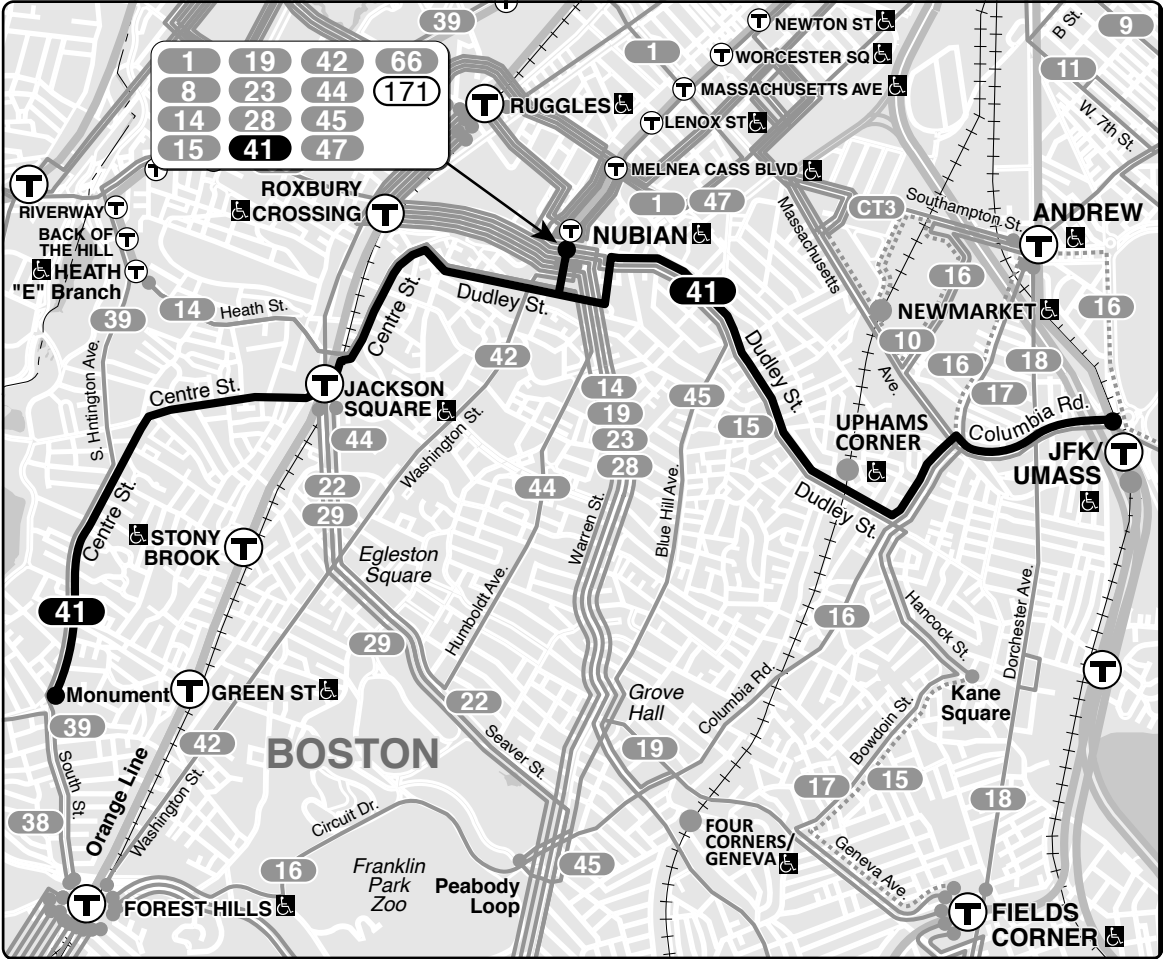

Effective **March 13, 2022**

41 Centre St & Eliot St – JFK/UMass Sta

1	19	42	66
8	23	44	171
14	28	45	
15	41	47	

- ### Connections
- RED LINE
 - ORANGE LINE
 - SL4
 - SL5
 - FAIRMOUNT LINE
 - GREENBUSH LINE
 - KINGSTON LINE
 - MIDDLEBOROUGH/LAKEVILLE LINE