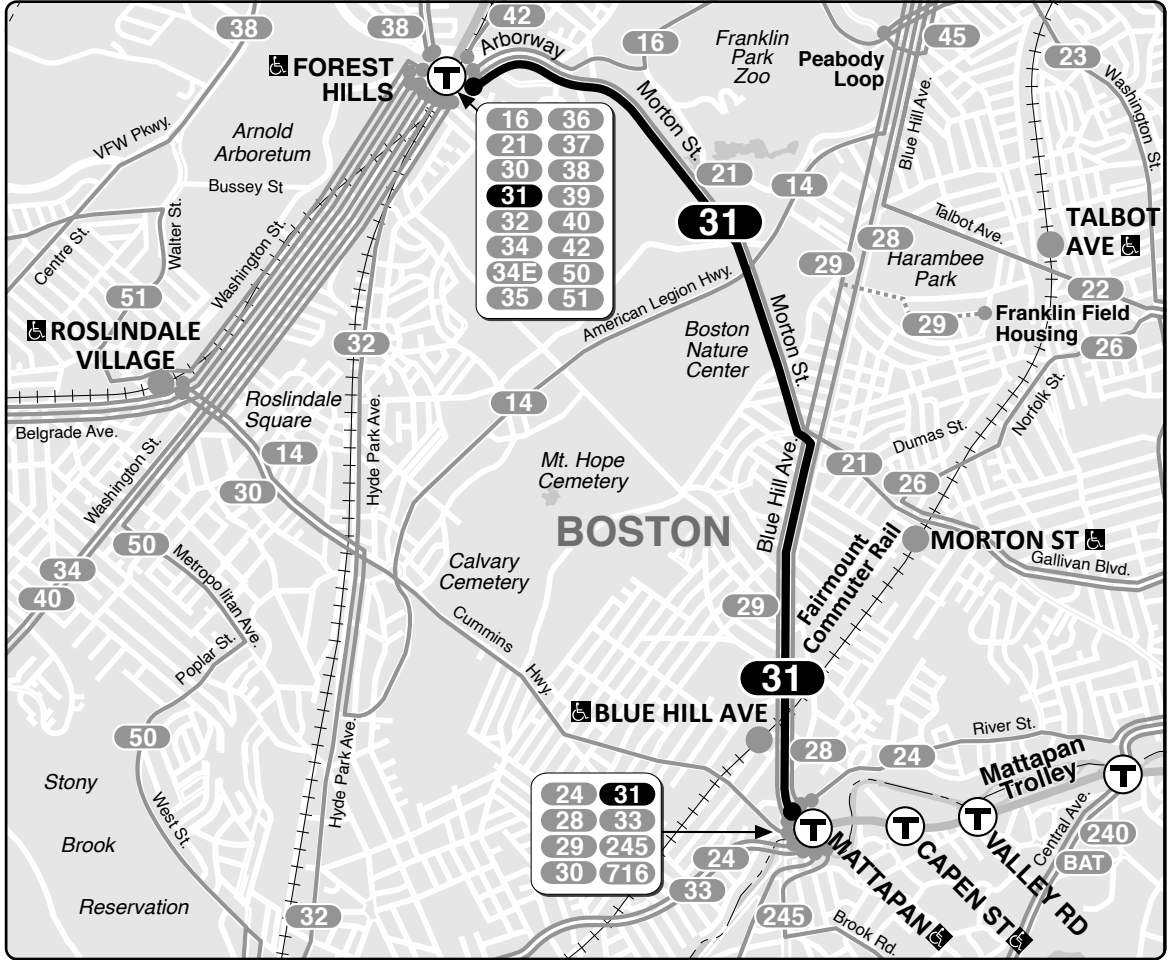

Effective **March 13, 2022**

31 Mattapan Sta – Forest Hills Sta via Morton St

Schedule Change ⓘ

Connections

- ORANGE LINE   MATTAPAN LINE
- FAIRMOUNT LINE   NEEDHAM LINE

Information **617-222-3200**
Lost and Found **617-222-2399**
TTY **617-222-5146**

Realtime arrival information, maps, and more

mbta.com

- Transfer to bus/subway available on CharlieCard—good for 2 hours, pay fare difference.
- Children 11 & under ride free with a paying customer.
- ♿ All MBTA buses are accessible to people with disabilities.

	CharlieCard	Cash on board	Reduced fare
Bus	$1.70	$1.70	$0.85
Bus + Subway	$2.40	$4.10	$1.10

Complete fare/pass rules and free/reduced fare eligibility: mbta.com/fares or call **617-222-3200**

A122-3-22.0