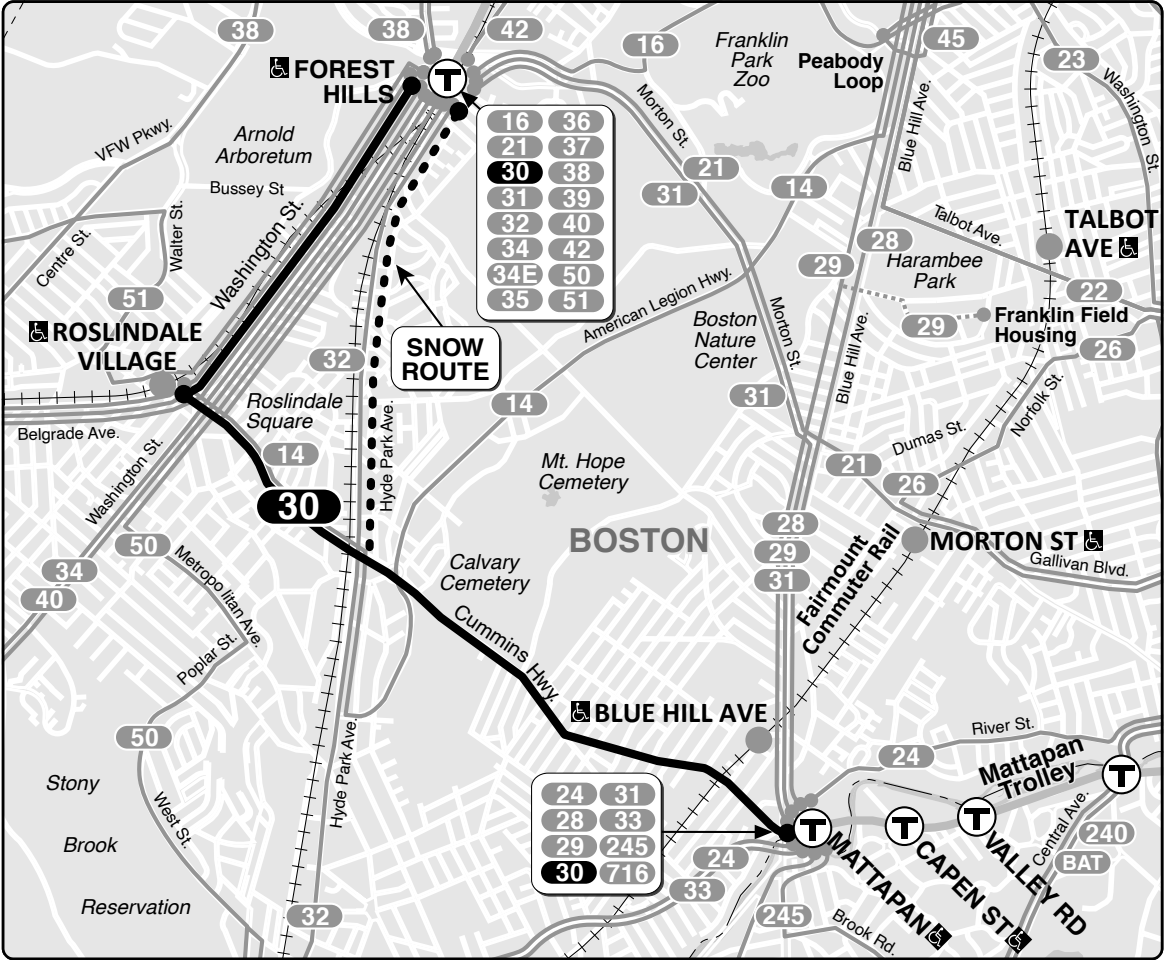

Effective **March 13, 2022**

30 **Mattapan Sta – Forest Hills Sta**
via Cummins Hwy

Connections

- ORANGE LINE
- MATTAPAN LINE FAIRMOUNT LINE
- NEEDHAM LINE

Information **617-222-3200**
Lost and Found **617-222-2399**
TTY **617-222-5146**

Realtime arrival information, maps, and more

mbta.com

- Transfer to bus/subway available on CharlieCard—good for 2 hours, pay fare difference.
- Children 11 & under ride free with a paying customer.
- ♿ All MBTA buses are accessible to people with disabilities.

Snow Route

When active, buses skip Washington Street, Rosindale Square and Cummins Highway west of Hyde Park Avenue.

mbta.com/alerts/bus

Saturday 30

Inbound				Outbound			
Mattapan Station	Hyde Park Avenue	Rosindale Square	Forest Hills Upper Busway	Forest Hills Upper Busway	Rosindale Square	Hyde Park Avenue	Mattapan Station
5:20	5:27	5:29	5:33	5:45	5:48	5:51	5:58
6:10	6:18	6:20	6:24	6:35	6:38	6:41	6:48
7:00	7:08	7:10	7:14	7:25	7:28	7:32	7:41
7:50	7:59	8:02	8:07	8:15	8:18	8:22	8:31
8:40	8:49	8:52	8:57	9:05	9:08	9:13	9:24
9:30	9:39	9:43	9:48	9:55	9:58	10:04	10:14
10:20	10:30	10:34	10:40	10:50	10:54	11:00	11:12
11:20	11:30	11:34	11:40	11:45	11:50	11:56	12:08
12:15	12:25	12:29	12:35	12:40	12:45	12:51	1:03
1:10	1:20	1:24	1:30	1:35	1:39	1:45	1:57
2:02	2:12	2:16	2:22	2:30	2:34	2:40	2:52
2:57	3:07	3:11	3:17	3:23	3:27	3:33	3:45
3:50	4:00	4:03	4:08	4:13	4:17	4:23	4:35
4:40	4:50	4:53	4:58	5:04	5:08	5:13	5:25
5:30	5:38	5:41	5:45	5:50	5:54	5:59	6:11
6:15	6:23	6:26	6:30	6:39	6:43	6:48	7:00
7:05	7:12	7:15	7:19	7:25	7:29	7:33	7:44
7:50	7:57	8:00	8:04	8:10	8:14	8:18	8:29
8:35	8:42	8:45	8:49	8:55	8:59	9:03	9:14
9:20	9:27	9:30	9:34	9:40	9:44	9:48	9:59
10:05	10:12	10:15	10:19	10:30	10:34	10:38	10:49
10:55	11:01	11:03	11:07	11:20	11:24	11:27	11:37
11:50	11:56	11:58	12:02	12:20	12:23	12:27	12:35
12:40	12:46	12:48	12:52				