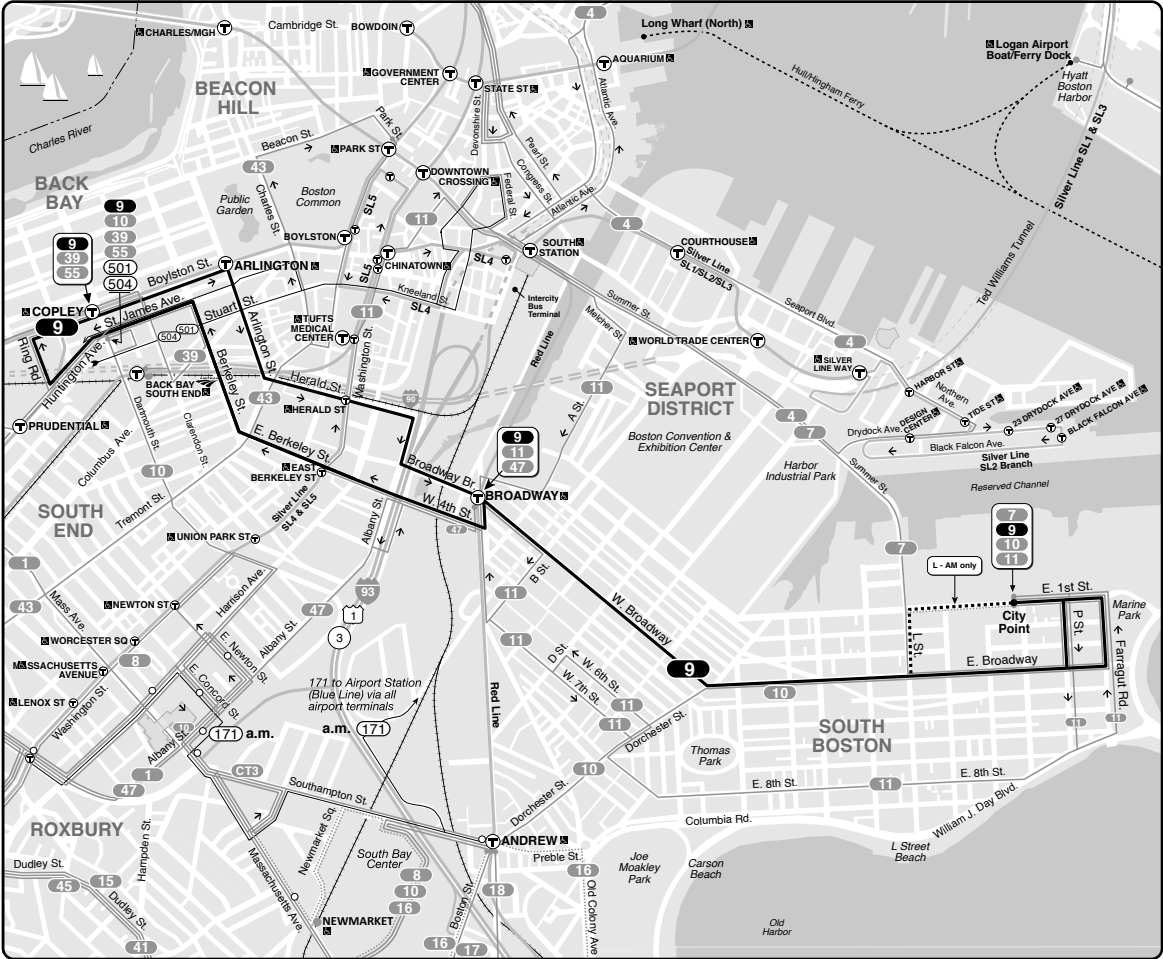

Effective **March 13, 2022**

9 City Point – Copley Sta

Connections

- RED LINE
- GREEN LINE
- B
- C
- D
- E
- SL4
- SL5

Information **617-222-3200**
Lost and Found **617-222-1450**
TTY **617-222-5146**

Realtime arrival information, maps, and more

mbta.com

- Transfer to bus/subway available on CharlieCard—good for 2 hours, pay fare difference.
- Children 11 & under ride free with a paying customer.
- ♿ All MBTA buses are accessible to people with disabilities.

	CharlieCard	Cash on board	Reduced fare
Bus	$1.70	$1.70	$0.85
Bus + Subway	$2.40	$4.10	$1.10

Complete fare/pass rules and free/reduced fare eligibility:
mbta.com/fares or call **617-222-3200**

A123-3-22.0