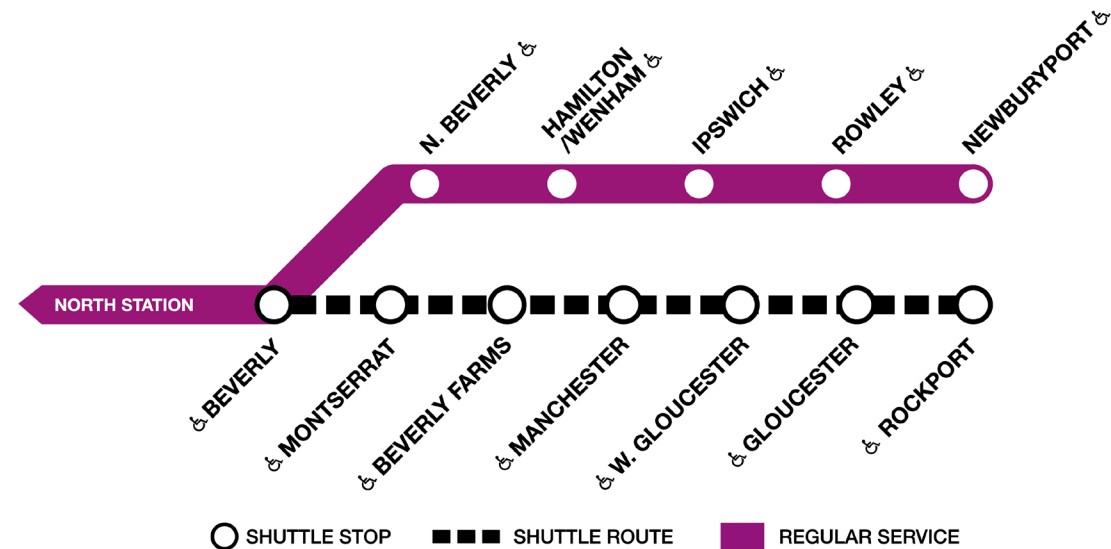

Shuttles buses replace regular train service between Rockport and Beverly. Train service operates between Beverly and North Station as well as between Newburyport and North Station.

SATURDAY AND SUNDAY