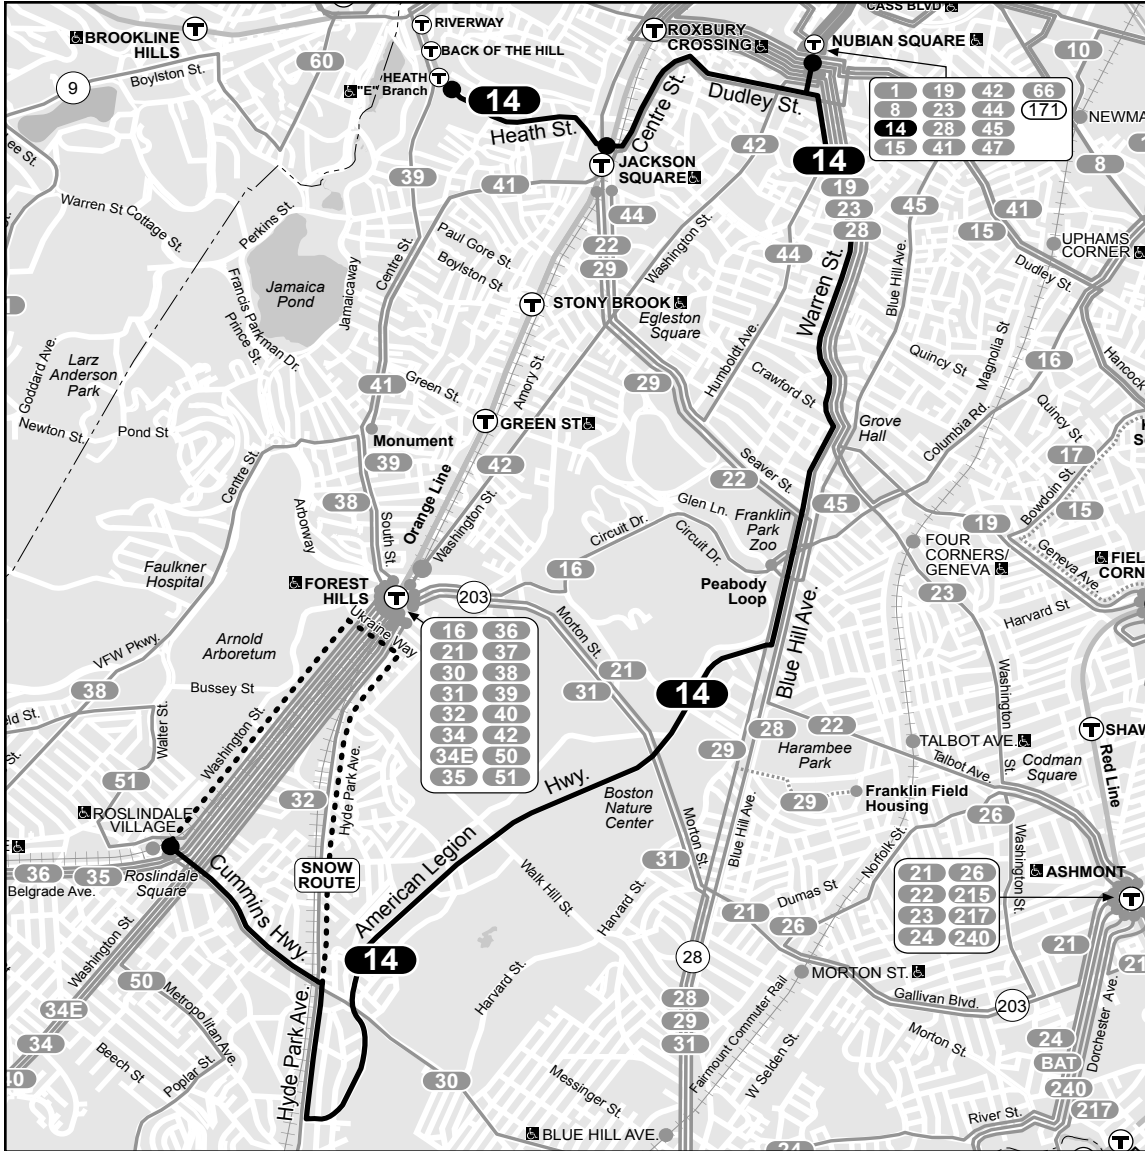

Effective Jun 20, 2021

A Schedule Change

14

Roslindale Square - Heath Street

mbta.com
 617-222-3200
 617-222-5146 (TTY)
Lost & Found
 617-222-2399

A Information in this timetable is subject to change without notice. Traffic conditions and weather can affect running time.

Inbound				Outbound			
Leave Roslindale Square	Arrive Nubian Station	Arrive Jackson Square Station	Arrive Heath Street	Leave Heath Street	Arrive Jackson Square Station	Arrive Nubian Station	Arrive Roslindale Square
7:15A	7:41A	7:47A	7:51A	8:00A	8:05A	8:12A	8:40A
8:50	9:16	9:22	9:26	9:05	9:10	9:17	9:46
9:25	9:51	9:57	10:02	9:40	9:45	9:52	10:20
9:55	10:27	10:33	10:39	10:15	10:20	10:27	10:55
10:30	11:02	11:08	11:14	10:50	10:55	11:02	11:36
11:10	11:42	11:48	11:55	11:25	11:31	11:37	12:11P
11:45	12:18P	12:24P	12:31P	12:00N	12:06P	12:12P	12:46P
12:20P	12:52P	12:58P	1:05P	12:35P	12:41	12:47	1:21
12:55	1:28	1:34	1:41	1:10	1:16	1:22	1:56
1:30	2:03	2:09	2:16	1:45	1:51	1:57	2:29
2:05	2:37	2:41	2:48	2:20	2:26	2:34	3:06
2:40	3:12	3:16	3:23	2:55	3:01	3:09	3:40
3:15	3:47	3:51	3:58	3:30	3:36	3:45	4:17
3:50	4:22	4:26	4:33	4:05	4:11	4:20	4:52
4:25	4:57	5:02	5:08	4:40	4:46	4:55	5:27
5:00	5:29	5:35	5:41	5:15	5:21	5:30	5:59
5:35	6:04	6:10	6:16	5:50	5:56	6:05	6:35
6:10	6:39	6:44	6:50	6:25	6:31	6:37	7:06
6:45	7:12	7:17	7:23	7:00	7:05	7:11	7:40
7:15	7:42	7:47	7:53				