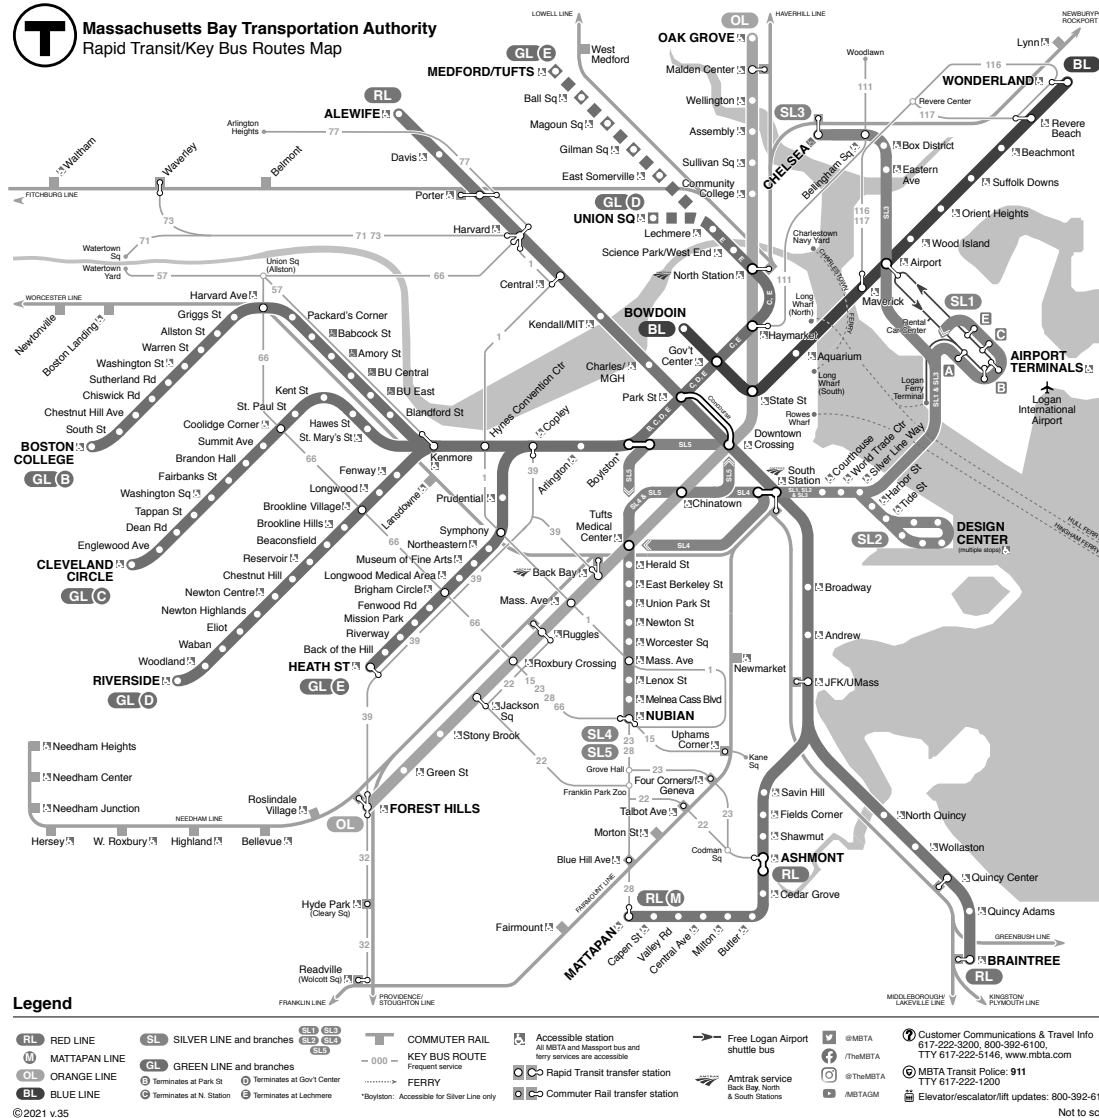

T Fares				
PER TRIP	Local Bus	Bus + Bus	Rapid Transit	Bus + Rapid Transit
CharlieCard	\$1.70	\$1.70	\$2.40	\$2.40
CharlieTicket	\$1.70	\$1.70	\$2.40	\$4.10*
Cash-on-Board	\$1.70	\$3.40	\$2.40	\$4.10
Student/Youth**	\$0.85	\$0.85	\$1.10	\$1.10
Senior/TAP***	\$0.85	\$0.85	\$1.10	\$1.10
UNLIMITED TRIP PASSES				
1-Day	\$12.75	\$12.75	\$12.75	\$12.75
7-Day	\$22.50	\$22.50	\$22.50	\$22.50
Monthly	\$55.00	\$55.00	\$90.00	\$90.00

**FREE FARES:** Children 11 and under ride free when accompanied by a paying customer; Blind Access CharlieCard holders ride free and if using a guide, the guide rides free.

- \* Transfers Subway to Silver Line SL4 or SL5 pay \$2.40
- \*\* Requires Student CharlieCard or Youth CharlieCard.

**TRANSFERS**  
If paying with a CharlieTicket or CharlieCard, discounted transfers that are available are automatic — use the same ticket or card throughout your trip. If paying with cash onboard a vehicle, free transfers are only allowed between subway lines and inside paid platform areas at gated stations.

**SCHEDULES**  
Schedules are available at the subway stations that a route serves. All schedules available at: South Station, North Station and Park Street.

For real-time subway and bus tracking, download Transit app on any smartphone.