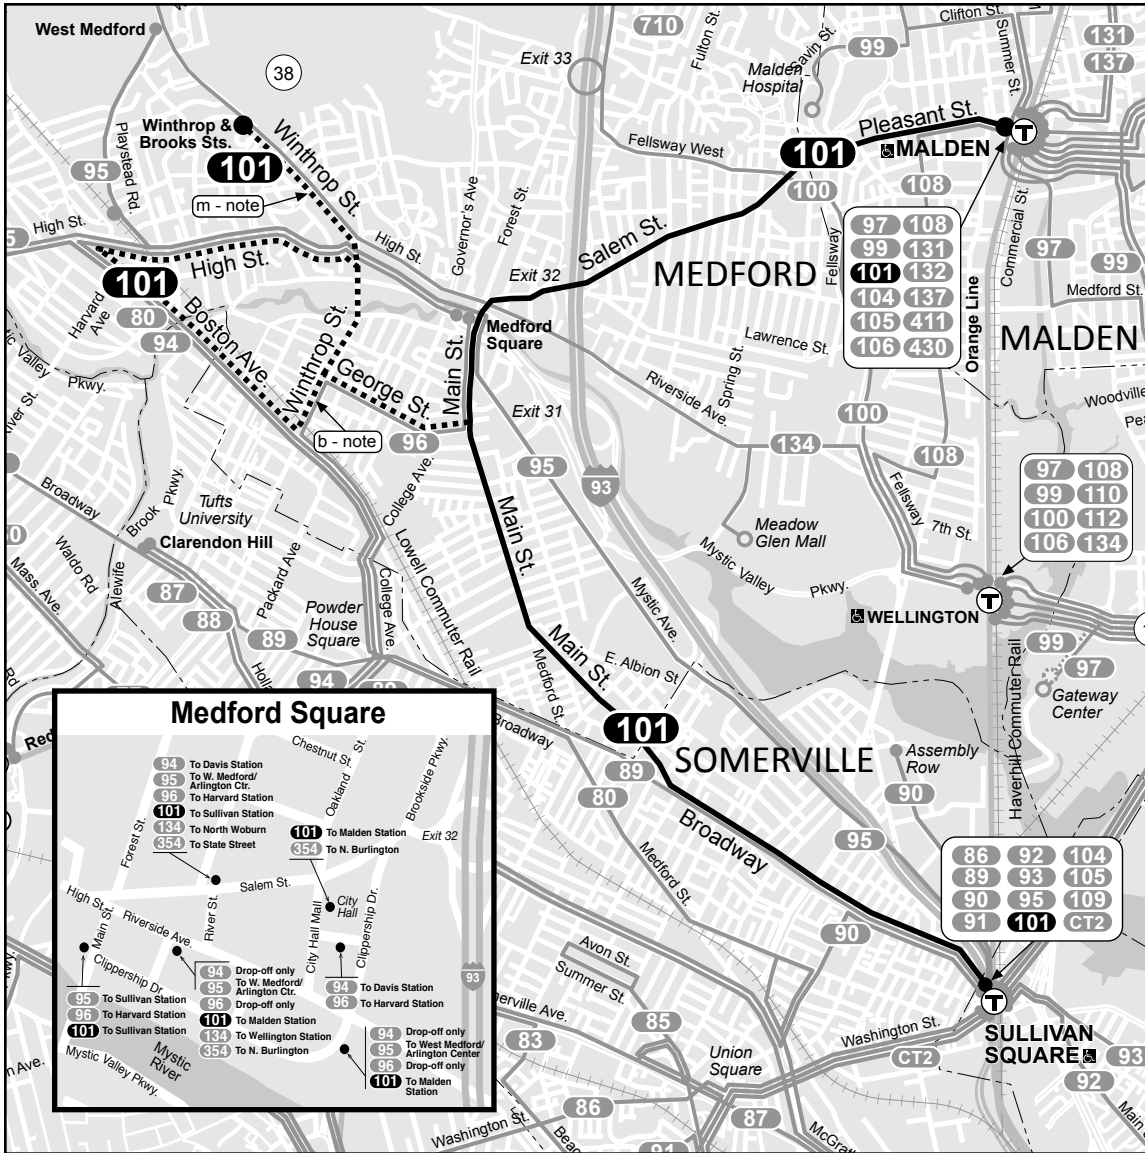

Effective Aug 29, 2021

A Schedule Change

101

Malden Center Sta - Sullivan Station

mbta.com
617-222-3200
617-222-5146 (TTY)

Lost & Found
617-222-5607

A Information in this timetable is subject to change without notice. Traffic conditions and weather can affect running time.

b - Leaves from Winthrop @ Brooks
m - Leaves from Main St @ Henry St to Winthrop St @ Brooks St - Medford HS
s - Does NOT run during school vacation
w - Waits for last train to arrive at Sullivan Station.

FREE FARES: Children 11 and under ride free when accompanied by a paying customer; Blind Access CharlieCard holders ride free and if using a guide, the guide rides free.
* Transfers Subway to Silver Line SL4 or SL5 pay \$2.40
** Requires Student CharlieCard or Youth CharlieCard. Student CharlieCards available to students through participating middle and high schools. Youth CharlieCards available through community partners across Greater Boston.
*** Requires Senior/TAP CharlieCard, available to Medicare cardholders, seniors 65+, and persons with disabilities.