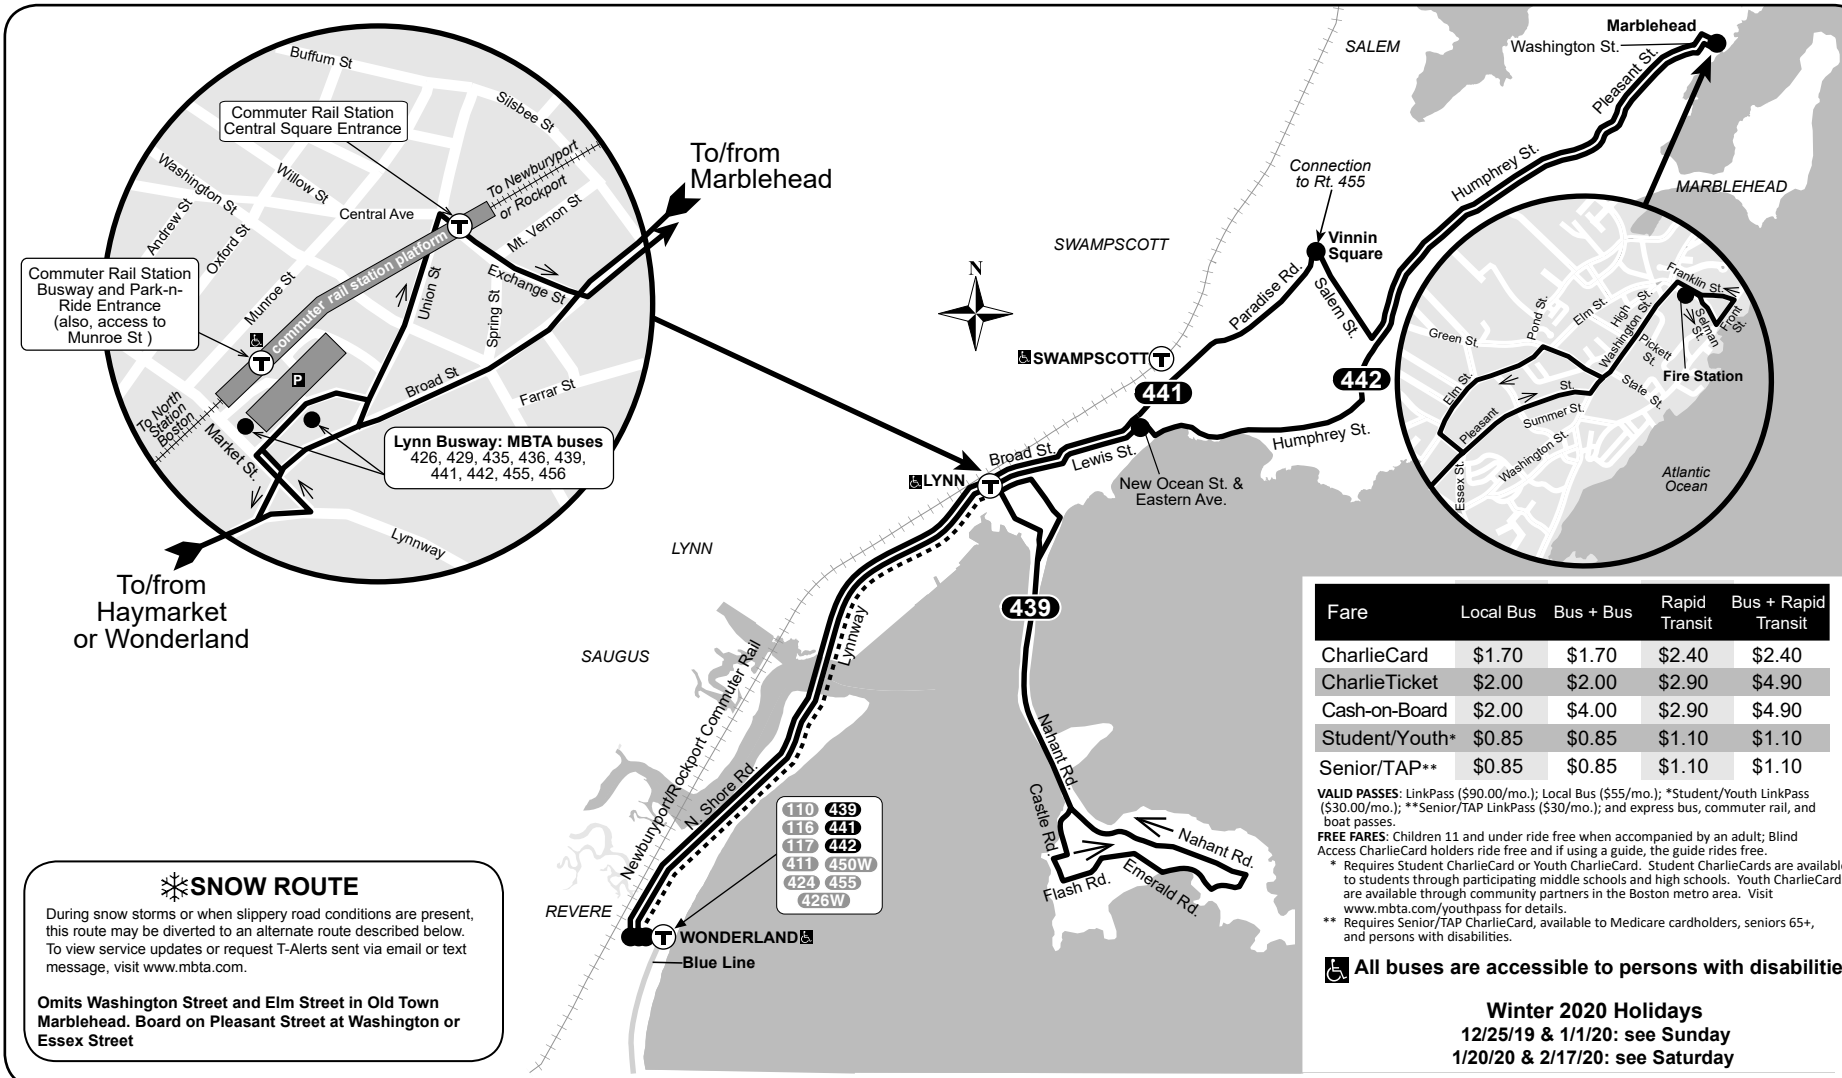

Route 439 Nahant - Wonderland Station
Route 441/442 Marblehead - Wonderland Station

Commuter Rail Station Busway and Park-n-Ride Entrance (also, access to Munroe St)

Lynn Busway: MBTA buses
426, 429, 435, 436, 439,
441, 442, 455, 456

To/from Haymarket or Wonderland

To/from Marblehead

❄️ SNOW ROUTE
During snow storms or when slippery road conditions are present, this route may be diverted to an alternate route described below. To view service updates or request T-Alerts sent via email or text message, visit www.mbta.com.
Omits Washington Street and Elm Street in Old Town Marblehead. Board on Pleasant Street at Washington or Essex Street

Fare	Local Bus	Bus + Bus	Rapid Transit	Bus + Rapid Transit
CharlieCard	$1.70	$1.70	$2.40	$2.40
CharlieTicket	$2.00	$2.00	$2.90	$4.90
Cash-on-Board	$2.00	$4.00	$2.90	$4.90
Student/Youth*	$0.85	$0.85	$1.10	$1.10
Senior/TAP**	$0.85	$0.85	$1.10	$1.10

VALID PASSES: LinkPass ($90.00/mo.); Local Bus ($55/mo.); *Student/Youth LinkPass ($30.00/mo.); **Senior/TAP LinkPass ($30/mo.); and express bus, commuter rail, and boat passes.

All buses are accessible to persons with disabilities

Winter 2020 Holidays
12/25/19 & 1/1/20: see Sunday
1/20/20 & 2/17/20: see Saturday

schedule change

439•441/442

Effective December 22, 2019

439 Nahant - Wonderland Station
441/442 Marblehead - Wonderland Station

1. **Serving**
2. Nahant Road
   - Wharf Street
   - Swampscott
   - Wonderland Station
   - Central Square, Lynn
   - Blue Line
   - Newburyport/Rockport Commuter Rail