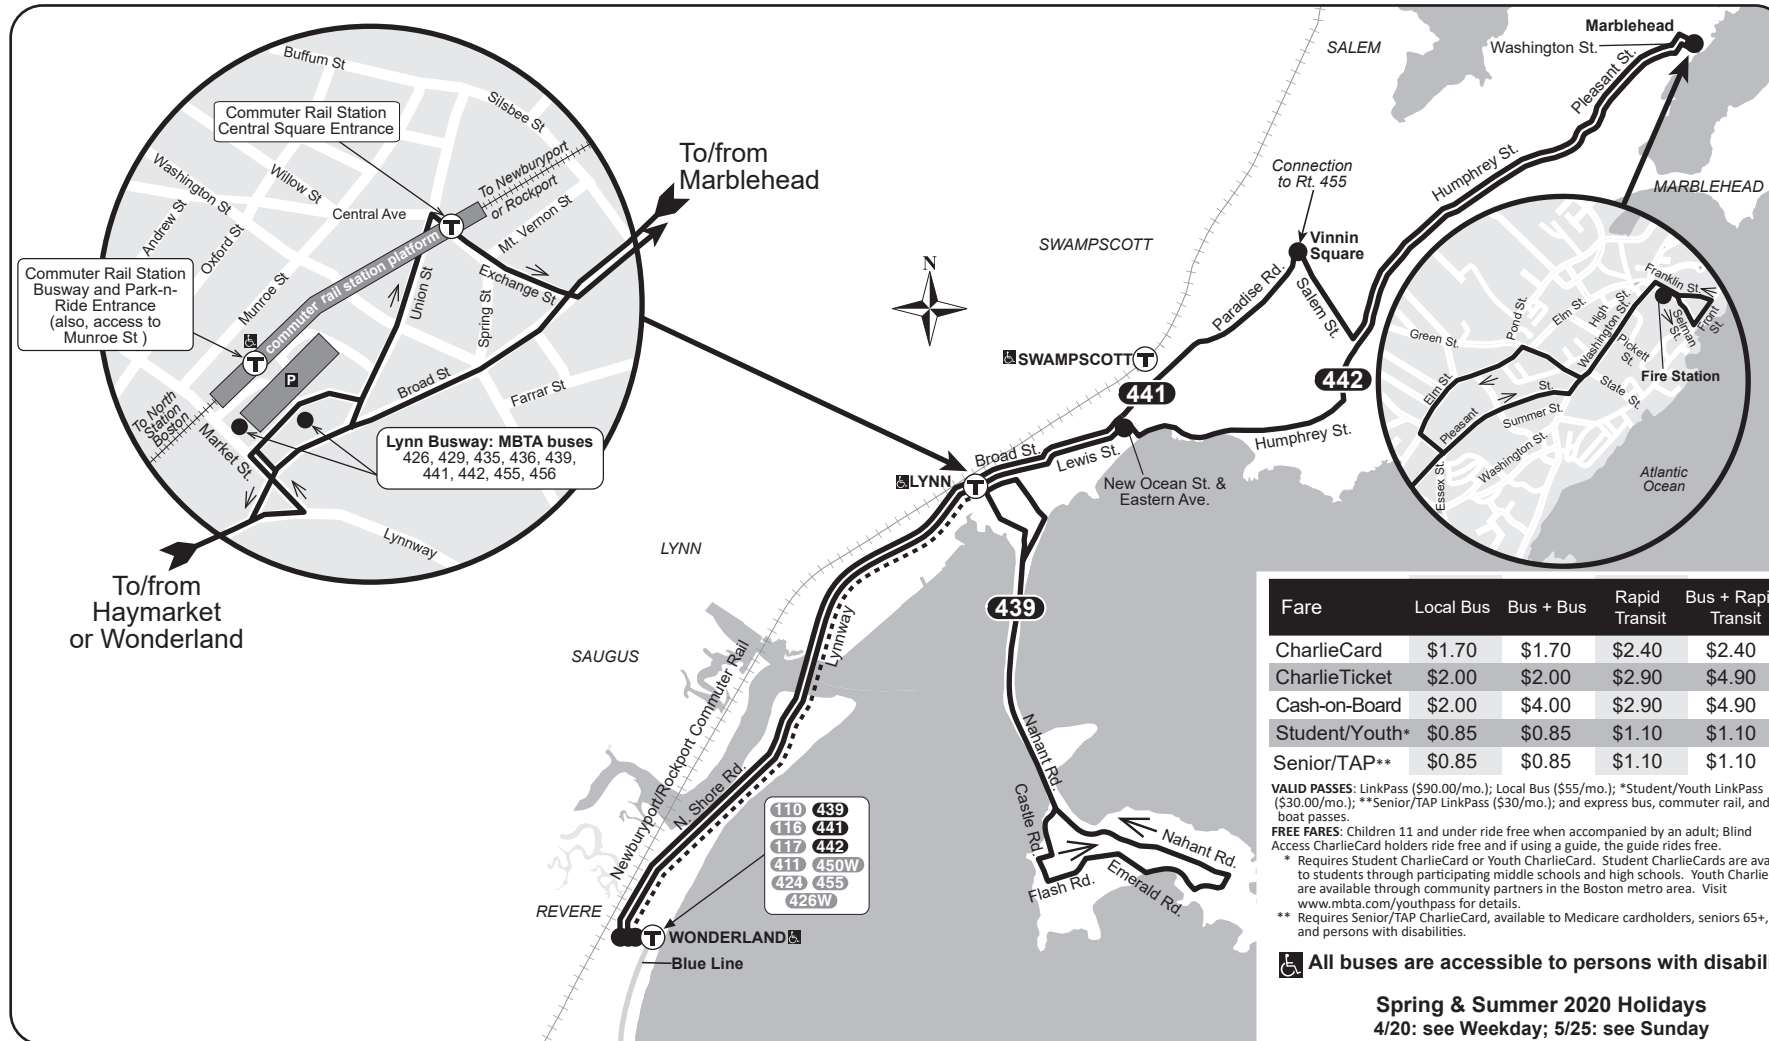

Route 439 Nahant - Wonderland Station
Route 441/442 Marblehead - Wonderland Station

Fare	Local Bus	Bus + Bus	Rapid Transit	Bus + Rapid Transit
CharlieCard	\$1.70	\$1.70	\$2.40	\$2.40
CharlieTicket	\$2.00	\$2.00	\$2.90	\$4.90
Cash-on-Board	\$2.00	\$4.00	\$2.90	\$4.90
Student/Youth*	\$0.85	\$0.85	\$1.10	\$1.10
Senior/TAP**	\$0.85	\$0.85	\$1.10	\$1.10

VALID PASSES: LinkPass (\$90.00/mo.); Local Bus (\$55/mo.); *Student/Youth LinkPass (\$30.00/mo.); **Senior/TAP LinkPass (\$30/mo.); and express bus, commuter rail, and boat passes.

FREE FARES: Children 11 and under ride free when accompanied by an adult; Blind Access CharlieCard holders ride free and if using a guide, the guide rides free.