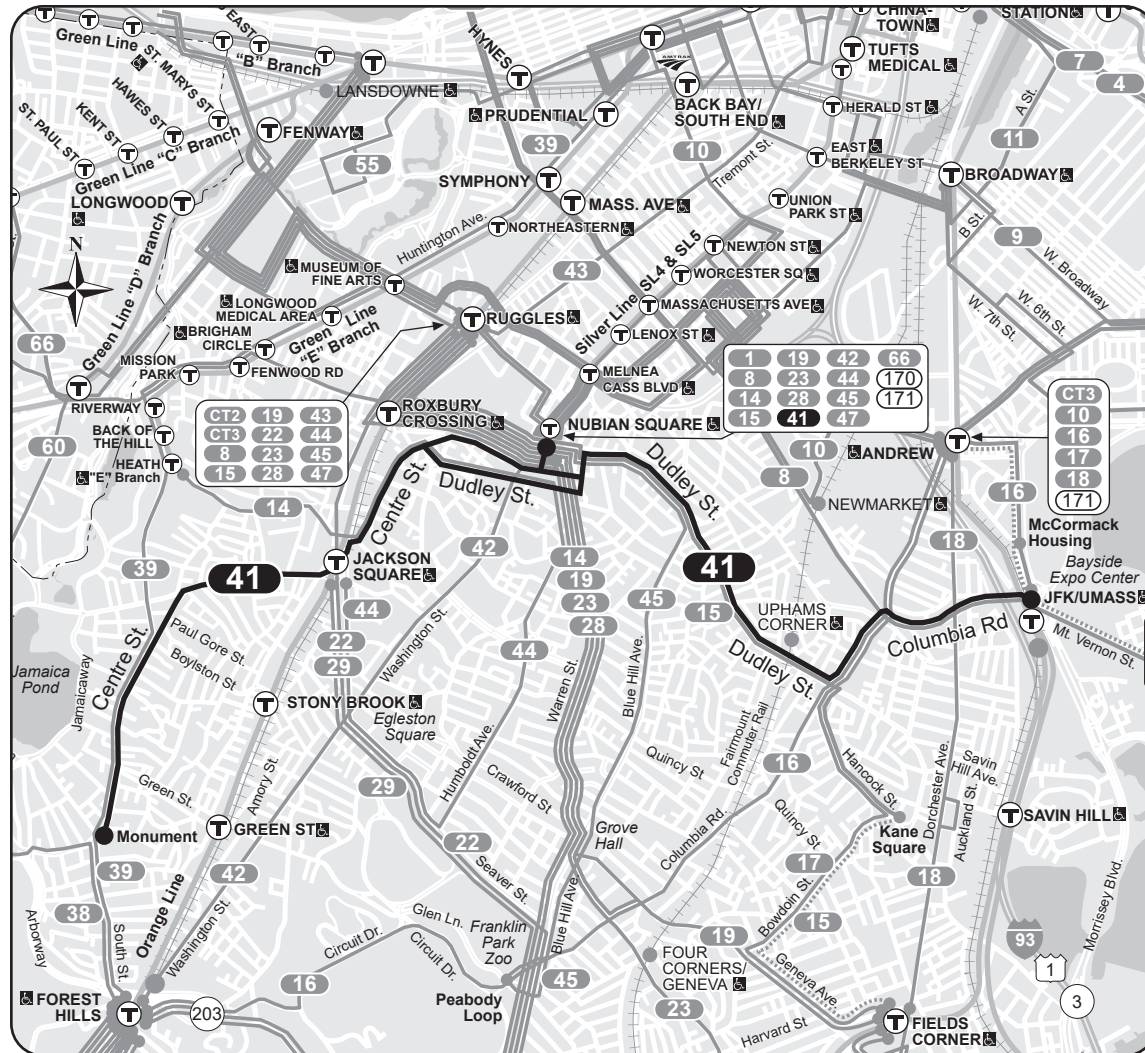

Route 41 Centre St & Eliot St - JFK/UMass Station

41

Effective August 30, 2020

Centre St & Eliot St - JFK/UMass Station

Serving

- Jackson Square
- Nubian Station
- Madison Park High School
- Orange Line
- Red Line

T Massachusetts Bay Transportation Authority **massDOT**
Massachusetts Department of Transportation

Information 617-222-3200 • 1-800-392-6100
(TTY) 617-222-5146 • www.mbta.com

41 Weekday					
Inbound			Outbound		
Leave Centre & Eliot Sts.	Arrive Nubian Station	Arrive JFK/UMass Station	Leave JFK/UMass Station	Arrive Nubian Station	Arrive Centre & Eliot Sts.
5:10A	5:27A	5:39A	4:58A	5:07A
5:40	5:57	6:16	5:05A	5:22	5:32
6:10	6:37	6:56	5:30	5:47	5:57
6:36	7:03	7:26	5:47	6:07	6:28
6:58	7:27	7:50	6:20	6:44	7:05
7:21	7:50	8:13	6:51	7:15	7:36
7:44	8:13	8:36	7:14	7:38	7:59
8:07	8:36	8:59	7:37	8:01	8:22
8:30	8:59	9:22	8:00	8:24	8:45
8:55	9:24	9:47	8:23	8:47	9:07
9:33	10:02	10:25	8:43	9:07	9:25
10:11	10:40	11:03	9:14	9:38	9:56
10:50	11:20	11:43	9:54	10:18	10:36
11:30	12:03P	12:26P	10:34	10:58	11:19
			11:14	11:38	11:59
12:10P	12:43P	1:06P	11:54	12:18P	12:39P
12:50	1:23	1:48			
1:30	2:09	2:34	12:35P	12:59P	1:20P
2:10	2:49	3:14	1:16	1:40	2:01
2:40	3:19	3:44	1:58	2:22	2:45
3:12	3:51	4:16	2:40	3:04	3:28
3:47	4:26	4:51	3:22	3:46	4:10
4:22	5:01	5:26	3:54	4:18	4:42
4:52	5:30	5:55	4:26	4:50	5:14
5:24	5:56	6:21	5:01	5:25	5:49
5:59	6:30	6:46	5:36	6:00	6:24
6:34	6:57	7:13	6:06	6:30	6:54
7:04	7:27	7:43	6:31	6:55	7:13
7:39	8:02	8:18	6:56	7:15	7:31
8:09	8:30	8:46	7:26	7:44	8:00
			7:56	8:14	8:27
			8:26	8:44	8:57
			8:56	9:12	9:23

** Requires Senior/TAP CharlieCard, available to Medicare cardholders, seniors 65+, and persons with disabilities.

All buses are accessible to persons with disabilities

Route 41
Centre & Eliot Sts.-JFK/UMass Station