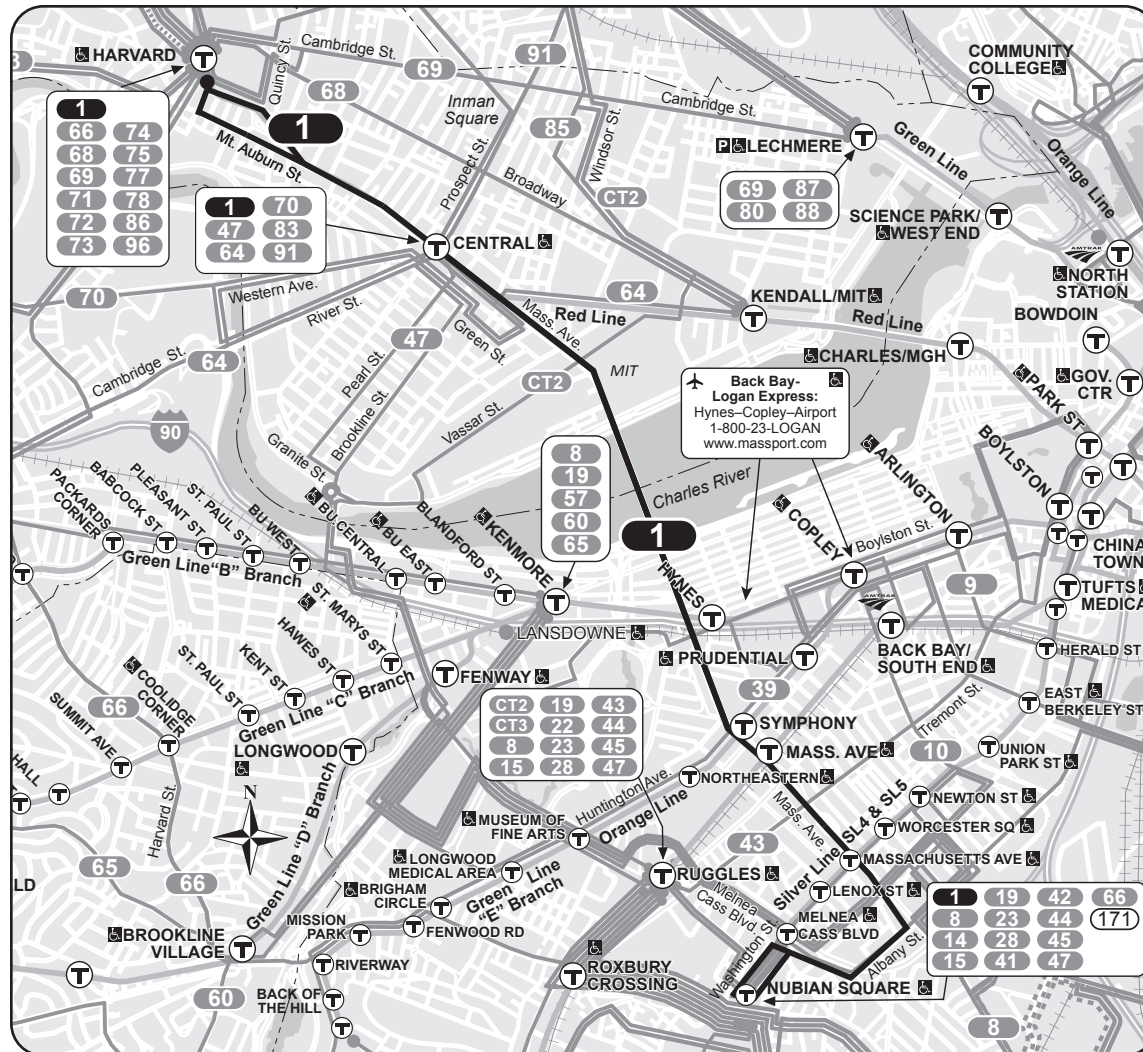

Route 1 Harvard Square - Nubian Station