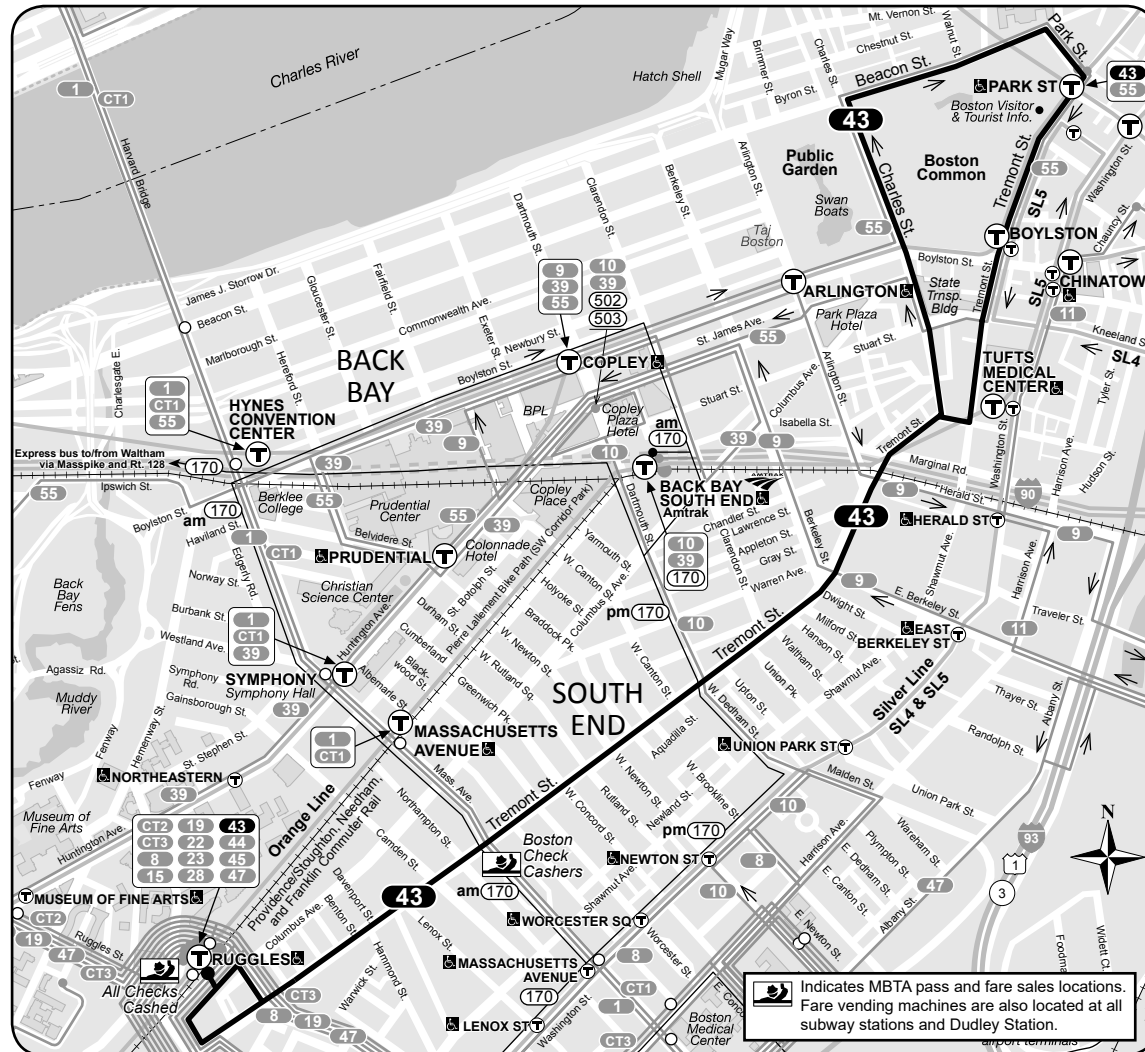

## Route 43 Ruggles Station - Park & Tremont Streets

schedule change

All buses are accessible to persons with disabilities

**Route 43  
Ruggles Station-Park & Tremont Sts.**

**43**

**Sunday**

Inbound			Outbound		
Leave Ruggles Station	Arrive Tremont & Mass. Ave.	Arrive Park & Tremont Sts.	Leave Park & Tremont Sts.	Arrive Tremont & Mass. Ave.	Arrive Ruggles Station
6:15A	6:18A	6:28A	6:29A	6:35A	6:40A
6:50	6:53	7:03	7:04	7:10	7:15
7:25	7:28	7:41	7:42	7:48	7:53
8:00	8:03	8:16	8:17	8:23	8:28
8:30	8:33	8:46	8:47	8:53	8:58
9:00	9:03	9:17	9:18	9:24	9:29
9:30	9:33	9:47	9:48	9:55	10:00
10:00	10:03	10:17	10:18	10:25	10:30
10:30	10:34	10:49	10:50	10:58	11:03
11:00	11:04	11:19	11:20	11:28	11:33
11:30	11:33	11:48	11:49	11:58	12:03P
12:00N	12:03P	12:18P	12:19P	12:28P	12:33P
Every	30 Mins.	Until	Every	30 Mins.	Until
5:00	5:03	5:18	5:19	5:28	5:33
5:30	5:33	5:48	5:49	5:58	6:03
6:00	6:03	6:18	6:19	6:28	6:33
6:30	6:33	6:48	6:49	6:58	7:03
7:00	7:03	7:18	7:19	7:28	7:33
7:30	7:33	7:46	7:47	7:55	8:00
8:00	8:03	8:16	8:17	8:25	8:30
8:30	8:33	8:46	8:47	8:55	9:00
9:00	9:03	9:16	9:17	9:25	9:30
9:30	9:32	9:43	9:44	9:50	9:55
10:00	10:02	10:13	10:14	10:20	10:25
10:30	10:32	10:43	10:45	10:51	10:56
11:00	11:02	11:13	11:14	11:20	11:25
11:35	11:37	11:48	11:49	11:55	12:00M
12:10A	12:12A	12:23A	12:24A	12:30A	12:35A
12:40	12:42	12:53	w 12:54	1:00	1:05