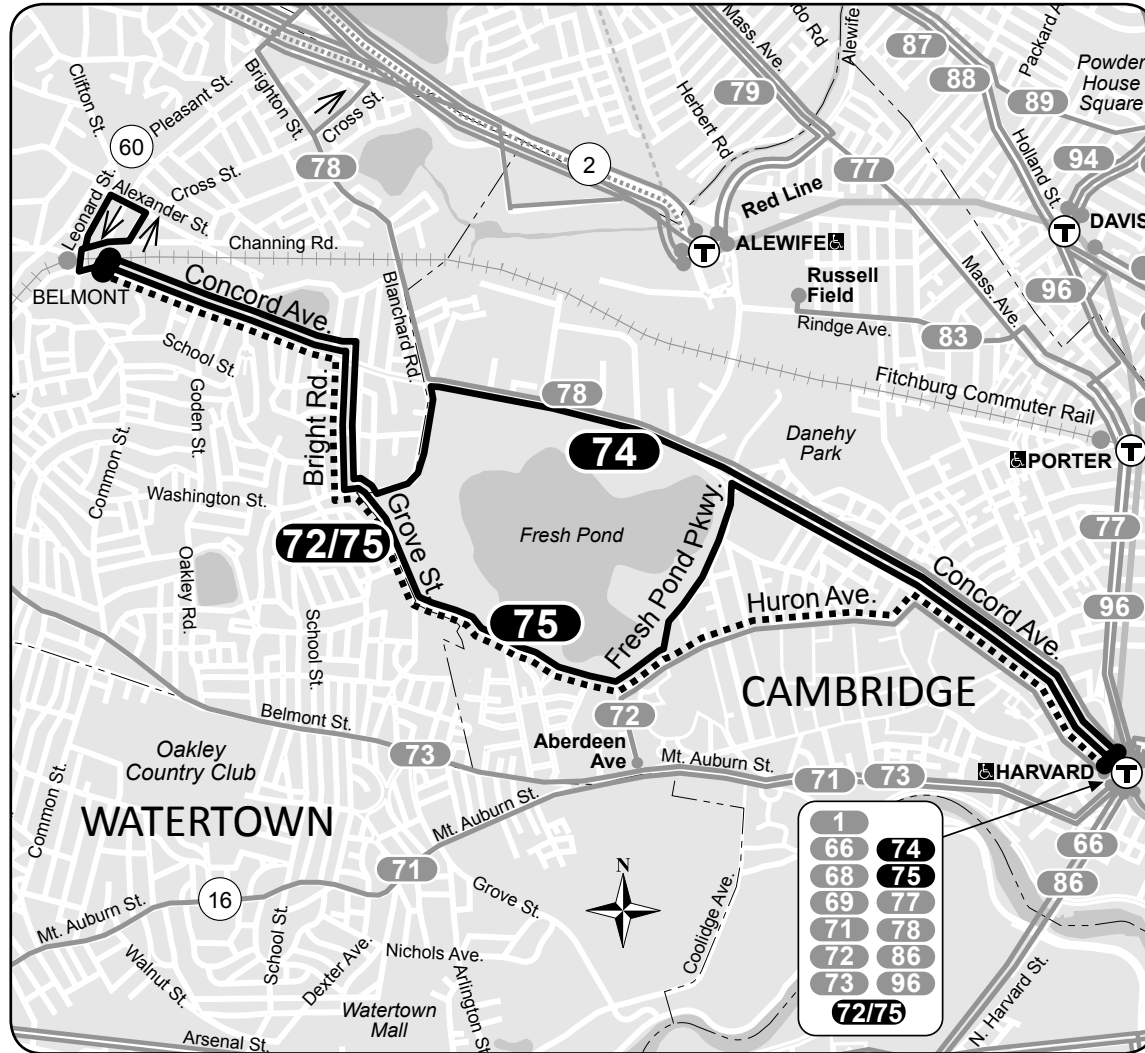

Route 74/75 Belmont Center - Harvard Station

74•75

Effective March 17, 2019

Belmont Center- Harvard Station

Serving

- Belmont High School
- 700 Huron Avenue
- Harvard University
- Eliot Street
- Red Line
- Fitchburg Commuter Rail

a - Route 75 via 700 Huron Avenue
w - Waits for last train to arrive at Harvard Station.

74 & 75 Saturday

Inbound			Outbound		
Leave Belmont Center	Arrive Concord Ave. at Huron Ave.	Arrive Harvard Station	Leave Harvard Station Upper Busway	Arrive Concord Ave. at Huron Ave.	Arrive Belmont Center
5:45A	5:52A	5:59A	6:03A	6:05A	6:18A
6:20	6:27	6:34	6:38	6:40	6:53
a 6:55	7:03	7:10	a 7:12	7:14	7:27
7:30	7:37	7:44	7:47	7:49	8:02
a 8:05	8:14	8:21	a 8:25	8:28	8:42
8:45	8:53	9:00	8:50	8:52	9:07
a 9:20	9:29	9:36	a 9:20	9:23	9:37
9:50	10:00	10:08	9:50	9:53	10:09
a 10:20	10:31	10:38	a 10:20	10:23	10:36
10:50	11:02	11:10	10:50	10:53	11:09
a 11:20	11:31	11:38	a 11:20	11:23	11:38
11:50	12:02P	12:10P	11:50	11:54	12:10P
a 12:20P	12:32P	12:40P	a 12:20P	12:23P	12:38P
12:50	1:02	1:10	12:50	12:54	1:10
a 1:20	1:32	1:40	a 1:20	1:23	1:38
1:50	2:01	2:09	1:50	1:53	2:08
a 2:20	2:32	2:38	a 2:20	2:22	2:39
2:50	3:00	3:08	2:50	2:53	3:08
a 3:20	3:32	3:38	a 3:20	3:22	3:39
3:50	4:00	4:08	3:50	3:53	4:08
a 4:20	4:32	4:38	a 4:20	4:22	4:39
4:50	4:59	5:04	4:50	4:53	5:08
a 5:20	5:32	5:38	a 5:20	5:23	5:38
5:50	6:00	6:05	5:50	5:52	6:07
a 6:20	6:32	6:38	a 6:20	6:23	6:38
6:50	7:00	7:05			