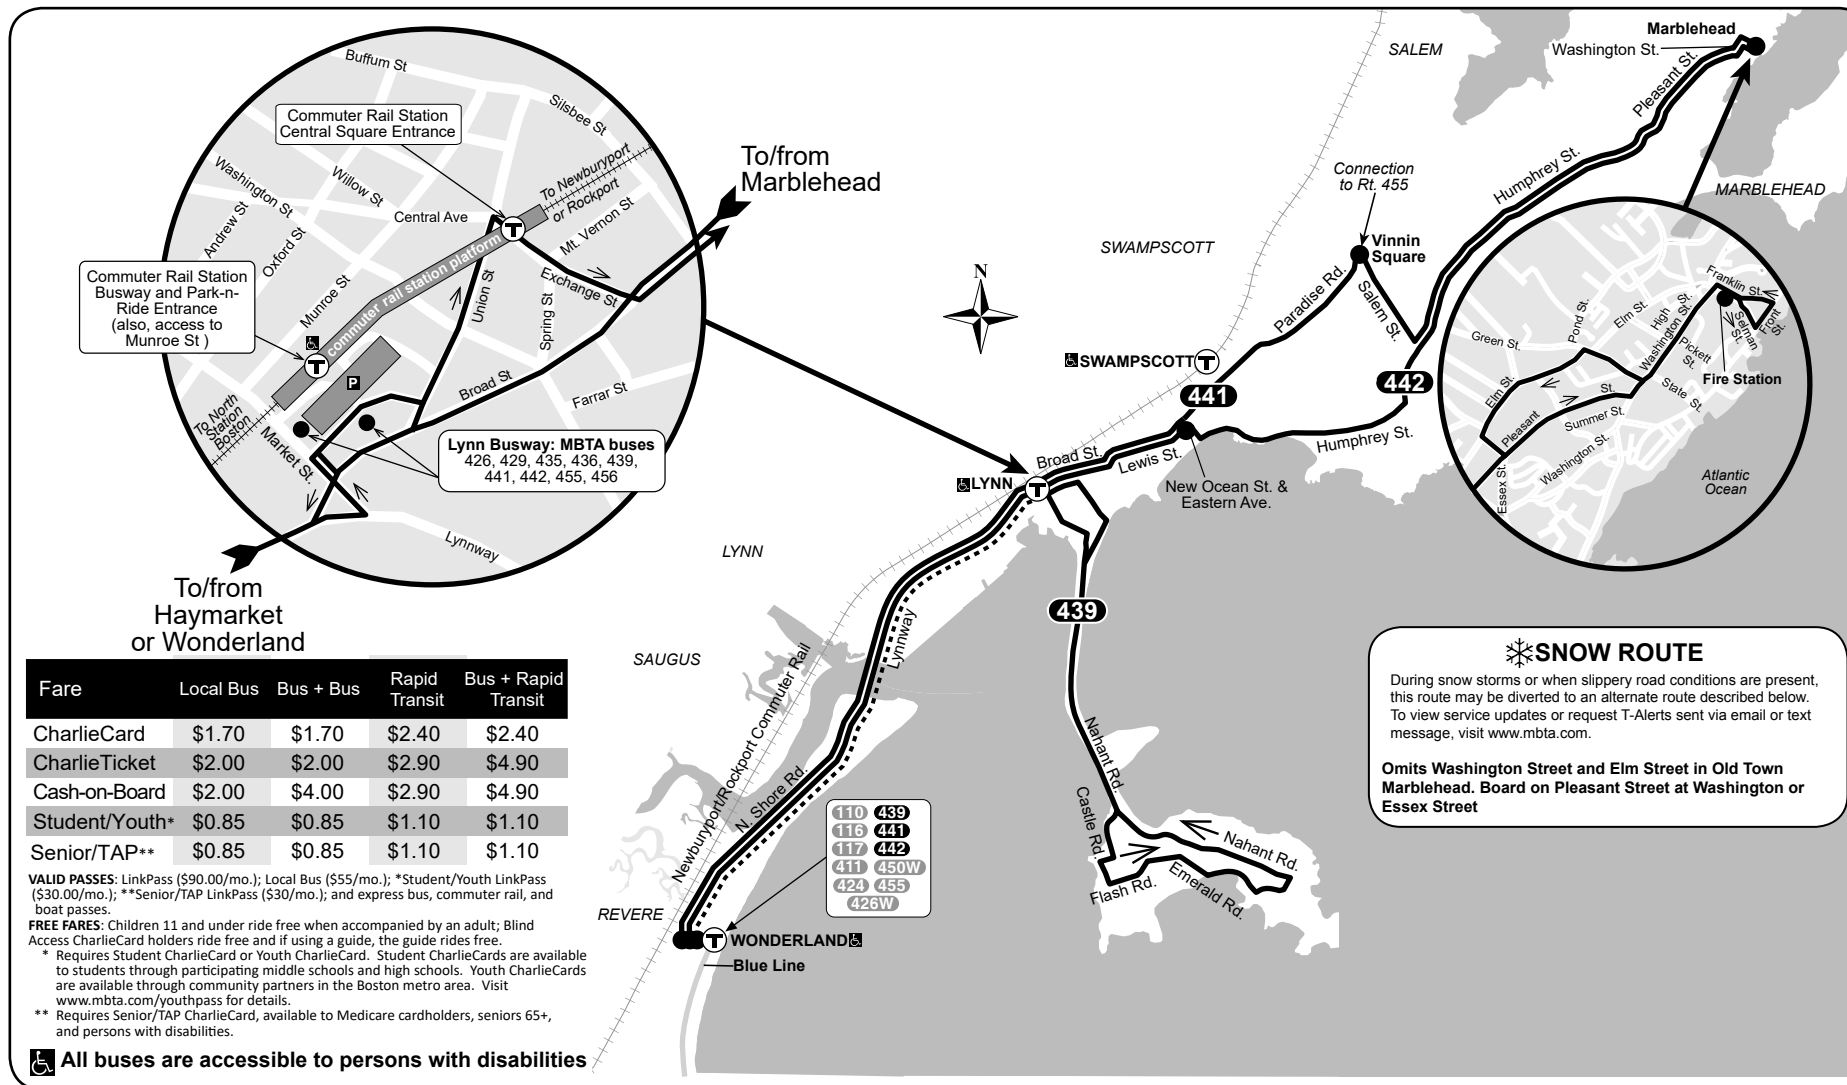

Route 439 Nahant - Wonderland Station Route 441/442 Marblehead - Wonderland Station