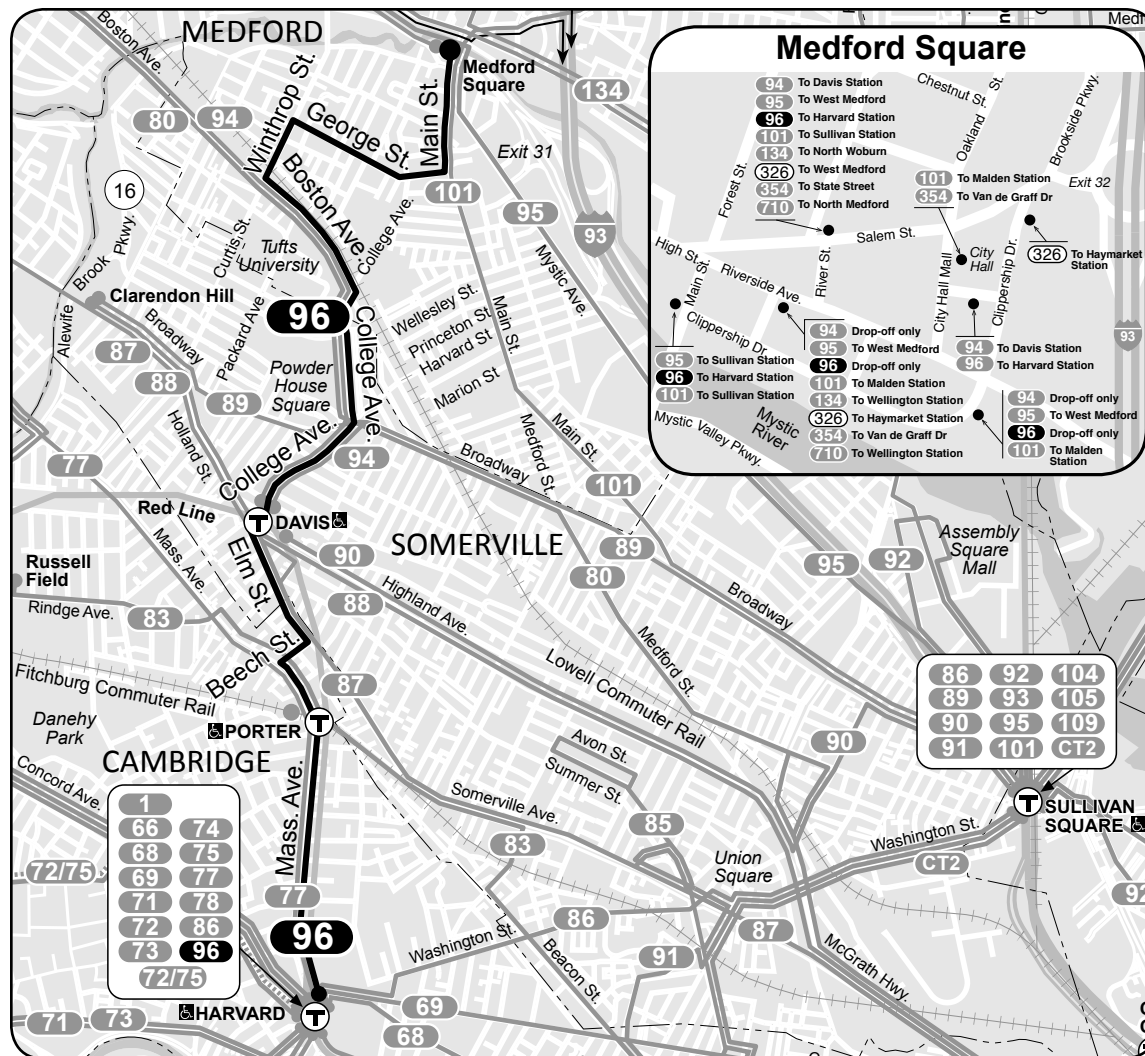

## Route 96 Medford Square - Harvard Station

# 96

Summer June 24, 2018 - September 1, 2018

## Medford Square- Harvard Station

### Serving

- Tufts University
- Powder House Square
- Davis Square Station
- Porter Square Station
- Harvard University
- Eliot Street
- Red Line
- Fitchburg Commuter Rail

**T** Massachusetts Bay Transportation Authority **massDOT**  
Massachusetts Department of Transportation