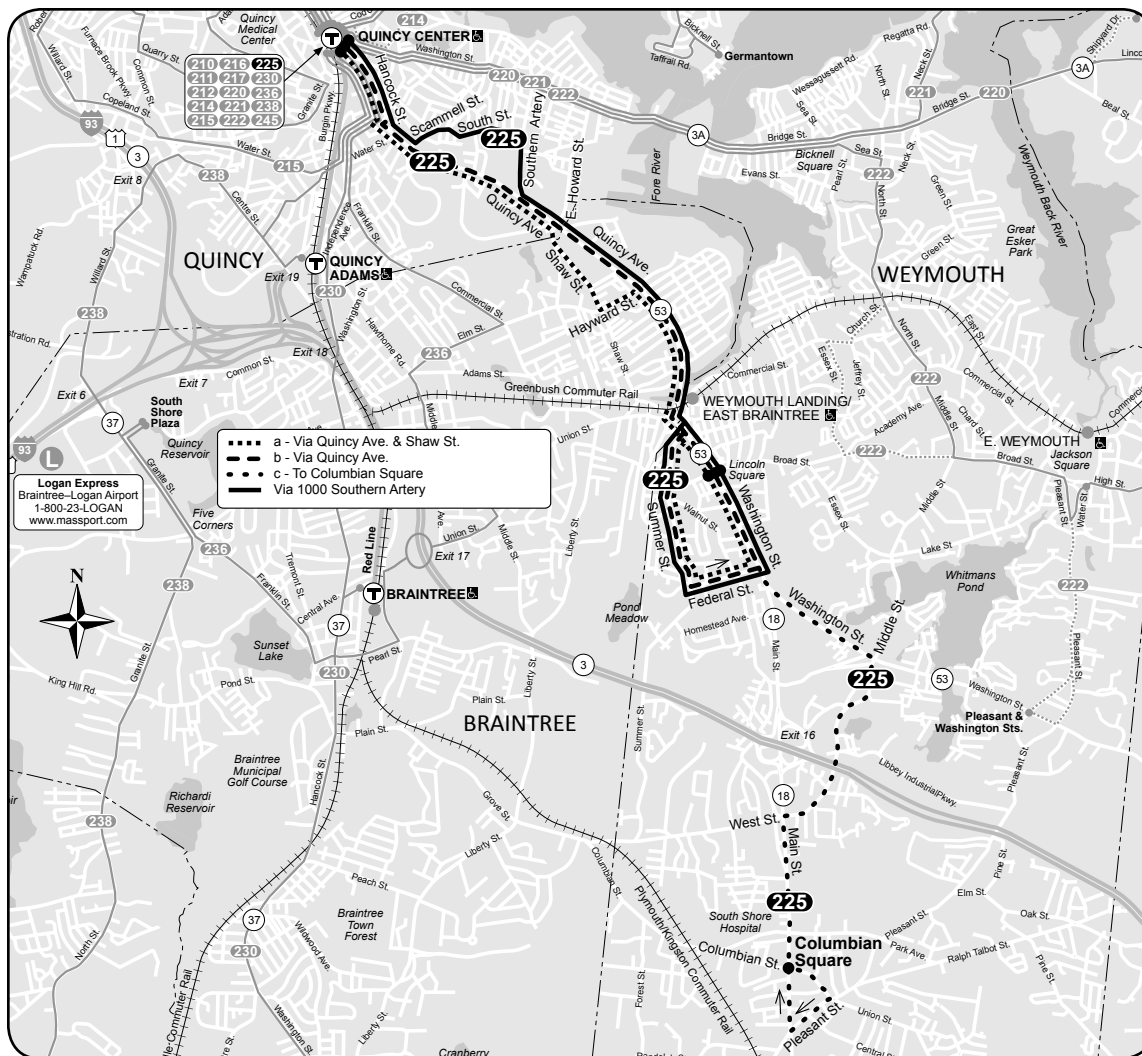

Route 225 Weymouth Landing or Columbian Sq. - Quincy Station

225

Effective September 2, 2018

Weymouth Landing or Columbian Square- Quincy Center Station

Serving

- 1000 Southern Artery
- Fore River Shipyard
- East Braintree
- Shaw Street
- Lincoln Square
- Red Line

Unless noted all other trips serve
1000 Southern Artery

- a - Via Quincy Avenue & Shaw Street.
- b - Via Quincy Avenue.
- c - To Columbian Square weekday & Saturday.
- t - To/from Shaw Street at Quintree Mall.

225		Sunday					
		Inbound		Arrive	Outbound		Arrive
Leave	Lv/Arrive	Arrive	Leave	Quincy	Arrive	Arrive	Columbian
Weymouth	Howard/	Quincy	Quincy	Center	Howard/	Weymouth	Center
Landing	Quincy Ave.	Station	Station	Station	Quincy Ave.	Landing	Square
7:50A	7:56A	8:13A	7:20A	7:28A	7:45A
8:50	8:56	9:13	8:20	8:28	8:45
9:50	9:56	10:13	9:20	9:28	9:45
10:50	10:56	11:13	10:20	10:28	10:45
11:50	11:56	12:13P	11:20	11:28	11:45
12:50P	12:56P	1:13P	12:20P	12:28P	12:45P
1:50	1:56	2:13	1:20	1:28	1:45
2:50	2:56	3:13	2:20	2:28	2:45
3:50	3:56	4:13	3:20	3:28	3:45
4:50	4:56	5:13	4:20	4:28	4:45
5:50	5:56	6:13	5:20	5:28	5:45
6:50	6:56	7:13	6:20	6:28	6:45
7:50	7:56	8:13	7:20	7:28	7:45
8:50	8:56	9:13	8:20	8:28	8:45
9:50	9:56	10:13	9:20	9:28	9:45
10:50	10:56	11:13	10:20	10:28	10:45
11:50	11:56	12:13A	11:20	11:28	11:45