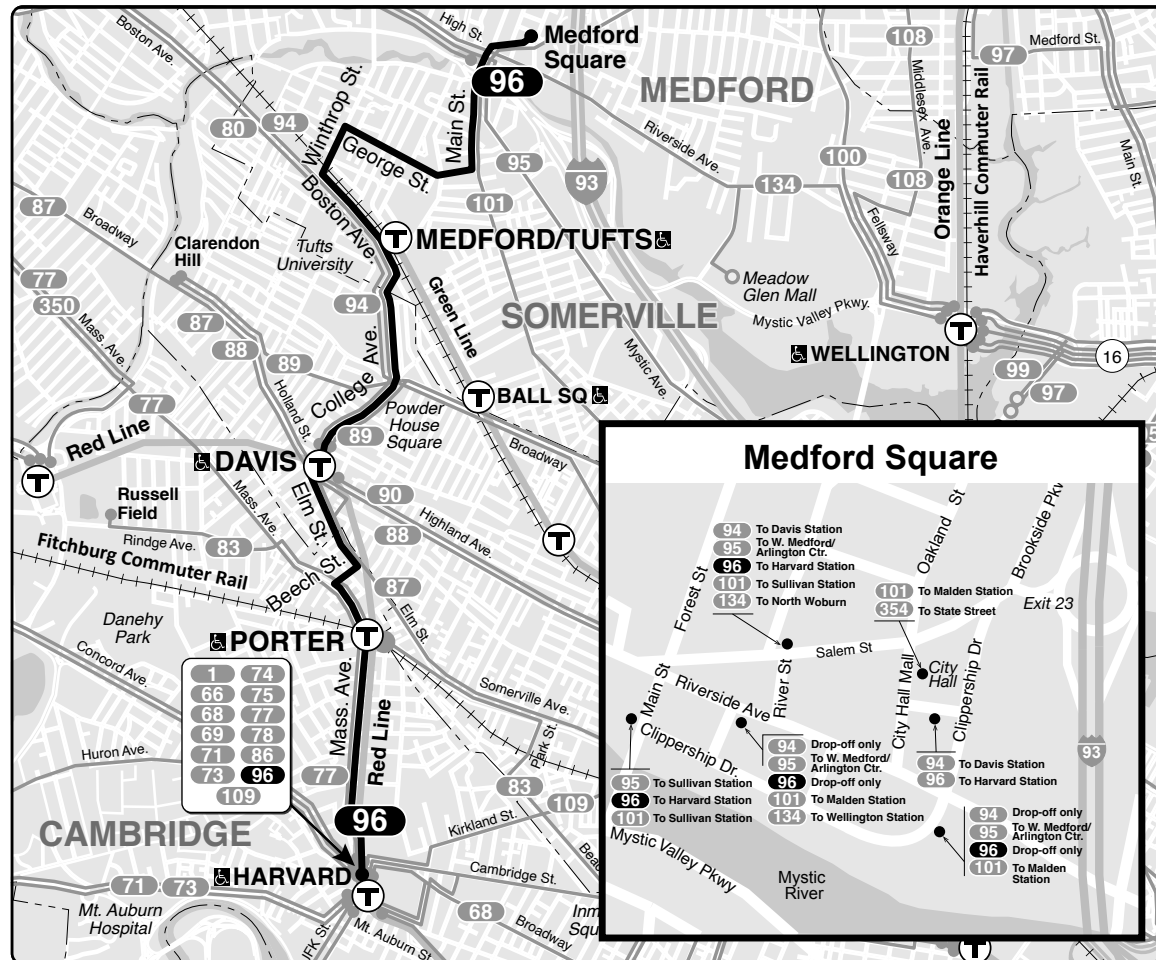

96 Medford Square – Harvard

Schedule Change
Weekday frequency increases

Connections

RED LINE GREEN LINE E

FITCHBURG LINE

Get live arrival times on the go
Download MBTA Go: mbta.com/go-bus

- Transfer to bus/subway available on CharlieCard and contactless—good for 2 hours, pay fare difference.
- Children 11 & under ride free.
- All MBTA buses are accessible to people with disabilities.

Saturday Sábado						96
Inbound Harvard Station			Outbound Medford Square			
Medford Square	Davis	Harvard Station	Harvard Station	Davis	Medford Square	
5:00	5:09	5:21	4:57	5:06	5:18	
5:30	5:39	5:51	5:27	5:36	5:48	
5:59	6:08	6:21	5:57	6:06	6:18	
6:29	6:38	6:51	6:27	6:36	6:48	
6:57	7:06	7:19	6:57	7:06	7:18	
7:25	7:34	7:48	7:25	7:34	7:48	
7:49	7:59	8:14	7:54	8:03	8:17	
8:16	8:27	8:42	8:20	8:29	8:45	
8:46	8:57	9:12	8:49	8:59	9:15	
9:14	9:26	9:42	9:19	9:29	9:45	
9:40	9:53	10:10	9:49	9:59	10:15	
10:09	10:23	10:40	10:17	10:28	10:45	
10:38	10:52	11:10	10:47	10:58	11:15	
11:04	11:18	11:37	11:17	11:28	11:45	
11:30	11:44	12:03	11:46	11:58	12:15	
12:00	12:14	12:33	12:12	12:24	12:41	
12:30	12:44	1:03	12:42	12:54	1:11	
1:00	1:14	1:33	1:12	1:24	1:41	
1:30	1:44	2:03	1:42	1:54	2:11	
2:00	2:13	2:32	2:12	2:24	2:41	
2:30	2:43	3:02	2:40	2:52	3:09	
3:00	3:13	3:32	3:10	3:22	3:39	
3:30	3:43	4:02	3:40	3:52	4:09	
4:00	4:13	4:32	4:10	4:22	4:39	
4:30	4:43	5:02	4:40	4:52	5:09	
5:00	5:13	5:32	5:10	5:22	5:39	
5:30	5:43	6:02	5:40	5:52	6:09	
6:00	6:13	6:32	6:10	6:22	6:39	
6:30	6:43	7:02	6:40	6:52	7:09	
7:00	7:12	7:30	7:10	7:22	7:39	
7:30	7:42	8:00	7:37	7:49	8:05	
8:00	8:12	8:28	8:07	8:17	8:33	
8:30	8:41	8:57	8:35	8:45	9:01	
9:00	9:11	9:26	9:04	9:14	9:30	
9:30	9:41	9:56	9:33	9:43	9:59	
10:00	10:11	10:26	10:03	10:13	10:29	
10:30	10:40	10:55	10:33	10:43	10:59	
11:00	11:09	11:24	11:01	11:10	11:26	
11:30	11:39	11:54	11:30	11:39	11:55	
12:00	12:09	12:22	12:00	12:09	12:23	
12:30	12:39	12:52	12:30	12:39	12:53	
1:00	1:09	1:22	1:00	1:09	1:23	