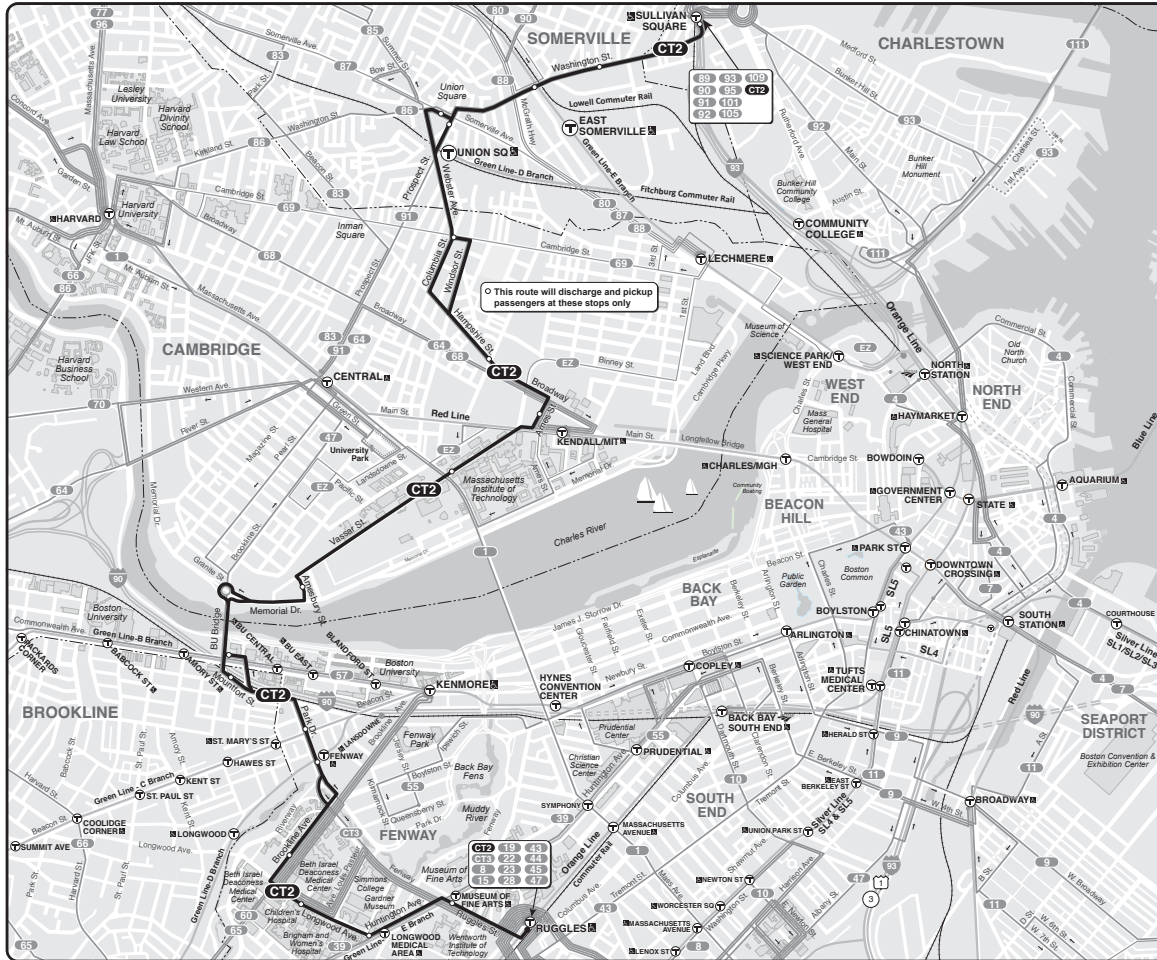

CT2 Sullivan – Ruggles

Limited-Stop Service

Connections

- RED LINE ORANGE LINE
- GREEN LINE B C D E
- FRANKLIN LINE NEEDHAM LINE
- PROVIDENCE/STOUGHTON LINE

Get live arrival times on the go
Download MBTA Go: mbta.com/go-bus

- Transfer to bus/subway available on CharlieCard and contactless—good for 2 hours, pay fare difference.
- Children 11 & under ride free.
- ♿ All MBTA buses are accessible to people with disabilities.

Monday–Friday
Lunes a Viernes **CT2**

Outbound
Sullivan Square

Ruggles	Huntington–Ruggles	Children’s Hospital	Beth Israel Hospital	Fenway/Park Dr	Vassar–Memorial	Kendall/MIT	Union Sq, Somerville	Sullivan Square
5:50	5:51	5:54	5:56	5:58	6:04	6:09	6:14	6:25
6:20	6:21	6:24	6:26	6:28	6:36	6:41	6:47	6:58
6:42	6:44	6:48	6:50	6:52	7:00	7:05	7:11	7:22
7:04	7:06	7:10	7:12	7:14	7:23	7:28	7:35	7:46
7:26	7:28	7:35	7:39	7:41	7:50	7:55	8:02	8:13
7:48	7:50	7:57	8:01	8:04	8:13	8:18	8:25	8:36
8:10	8:12	8:19	8:23	8:26	8:35	8:40	8:47	8:58
8:35	8:37	8:44	8:48	8:51	9:00	9:05	9:12	9:23
9:05	9:07	9:11	9:13	9:16	9:25	9:30	9:37	9:48
9:35	9:37	9:41	9:43	9:46	9:55	10:00	10:07	10:18
10:05	10:07	10:11	10:13	10:16	10:25	10:30	10:37	10:48
11:00	11:02	11:06	11:08	11:11	11:20	11:25	11:32	11:43
12:00	12:02	12:06	12:08	12:11	12:20	12:25	12:32	12:43
1:00	1:02	1:06	1:08	1:11	1:20	1:27	1:36	1:48
2:00	2:02	2:06	2:08	2:11	2:21	2:28	2:37	2:49
3:00	3:02	3:06	3:09	3:13	3:23	3:30	3:40	3:53
3:40	3:42	3:46	3:49	3:53	4:03	4:10	4:20	4:33
4:10	4:12	4:16	4:19	4:23	4:33	4:40	4:50	5:05
4:40	4:42	4:46	4:49	4:53	5:03	5:10	5:20	5:35
5:10	5:12	5:16	5:19	5:23	5:33	5:40	5:50	6:05
5:45	5:47	5:51	5:54	5:58	6:06	6:11	6:19	6:34
6:20	6:22	6:25	6:27	6:29	6:37	6:42	6:50	7:05
7:00	7:01	7:03	7:05	7:07	7:15	7:20	7:28	7:43