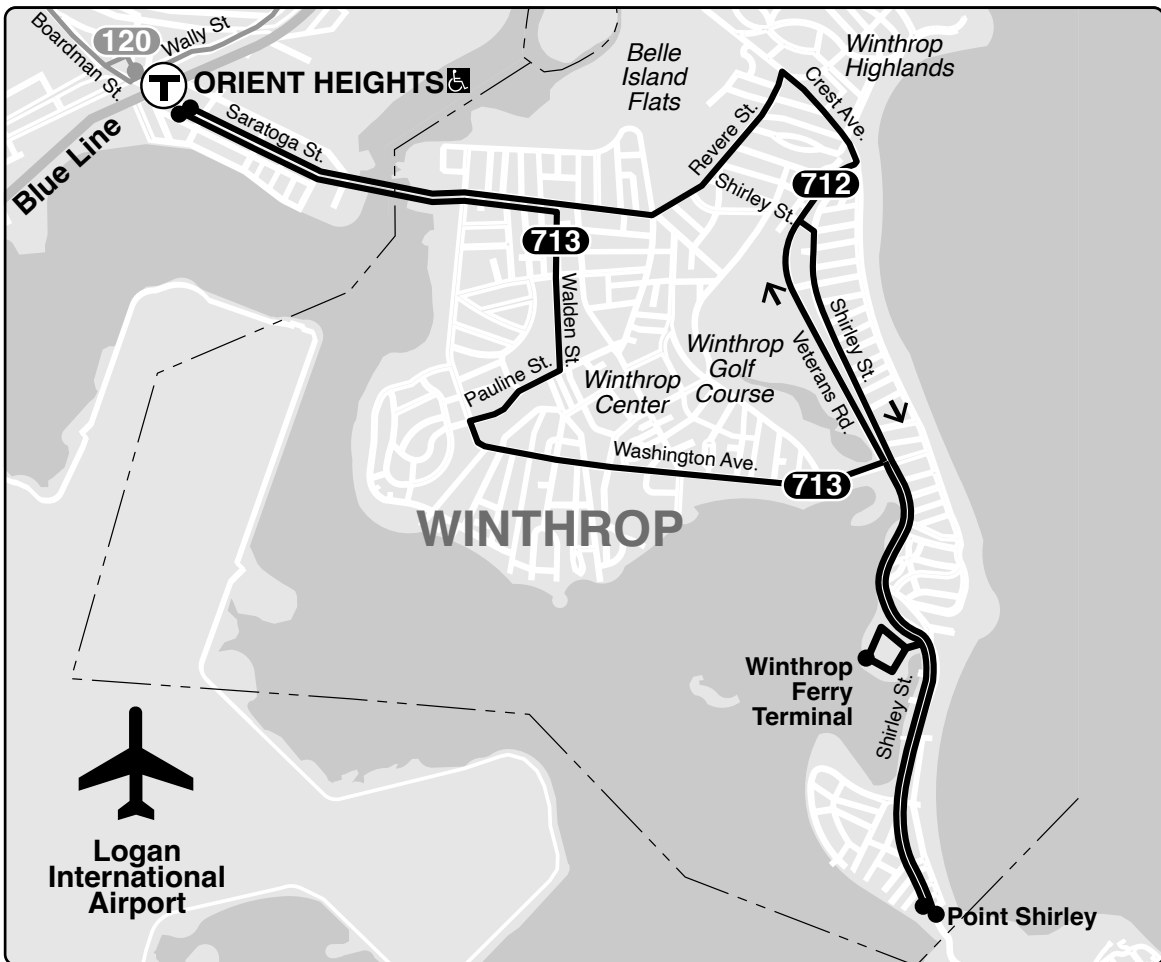

6:00	6:04	6:08	-	6:14	6:21	6:25	6:29	-	6:33	6:37	6:41
6:50	6:54	6:58	7:04	-	7:11	7:15	-	7:20	7:26	7:30	7:34
7:40	7:44	7:48	-	7:54	8:01	8:05	8:09	-	8:14	8:18	8:22
8:30	8:34	8:38	8:44	-	8:51	8:55	-	9:00	9:06	9:10	9:14
9:20	9:24	9:28	-	9:34	9:41	9:45	9:49	-	9:54	9:58	10:02
10:10	10:14	10:18	10:24	-	10:31	10:35	-	10:40	10:47	10:51	10:55
11:00	11:04	11:08	-	11:14	11:21	11:25	11:29	-	11:35	11:39	11:43
11:50	11:54	11:58	12:04	-	12:11	12:15	- 12:20	12:27	12:31	12:35	
12:40	12:44	12:48	-	12:56	1:03	1:06	1:10	-	1:16	1:20	1:24
1:30	1:34	1:38	1:46	-	1:53	1:56	-	2:01	2:08	2:12	2:16
2:20	2:24	2:28	-	2:36	2:43	2:50	2:55	-	3:02	3:06	3:10
3:15	3:19	3:23	3:29	-	3:36	3:40	-	3:45	3:52	3:56	4:00
4:05	4:09	4:13	-	4:19	4:26	4:30	4:35	-	4:42	4:46	4:50
4:55	4:59	5:03	5:09	-	5:16	5:20	-	5:25	5:32	5:36	5:40
5:45	5:49	5:53	-	5:59	6:06	6:15	6:21	-	6:30	6:34	6:38
6:45	6:49	6:53	6:59	-	7:06	7:10	-	7:15	7:22	7:26	7:30
7:35	7:39	7:43	-	7:49	7:56	8:00	8:05	-	8:11	8:15	8:19
8:25	8:29	8:33	8:39	-	8:46	8:50	-	8:55	9:00	9:04	9:08
9:15	9:19	9:23	-	9:29	9:36	9:40	9:45	-	9:51	9:55	9:59
10:05	10:09	10:13	10:18	-	10:25	10:30	-	10:35	10:40	10:44	10:48
10:55	10:59	11:03	-	11:08	11:16	11:20	11:25	-	11:31	11:35	11:39
11:45	11:49	11:53	11:58	-	12:05	12:10	-	12:15	12:20	12:24	12:28
12:35	12:39	12:43	-	12:48	12:56	w1:10	1:16	-	1:22	-	-
-	-	1:25	1:31	-	1:37						

Effective June 15, 2025 Replaces April 2025

712

Point Shirley – Orient Hts Sta

via Revere Street

713

Point Shirley – Orient Hts Sta

via Winthrop Center

Schedule Change
Weekday, Saturday, Sunday

Connections

- BLUE LINE
- WINTHROP FERRY (SEASONAL)

This route is operated by Paul Revere Transportation, under contract for the MBTA.

100 Eastern Ave
Chelsea, MA 02150
617-889-5899

- Transfer to bus/subway available on CharlieCard and contactless—good for 2 hours, pay fare difference.
- Children 11 & under ride free.
- All MBTA buses are accessible to people with disabilities.

	CharlieCard & Contactless	Cash on board	Reduced fare
Local Bus	$1.70	$1.70	$0.85
Bus + Subway	$2.40	$4.10	$1.10

Complete fare/pass rules and free/reduced fare eligibility:
mbta.com/fares or call **617-222-3200**

T

Information **617-222-3200**
Lost and Found **617-889-5899**
TTY **617-222-5146**

Operated by Paul Revere for the MBTA

mbta.com