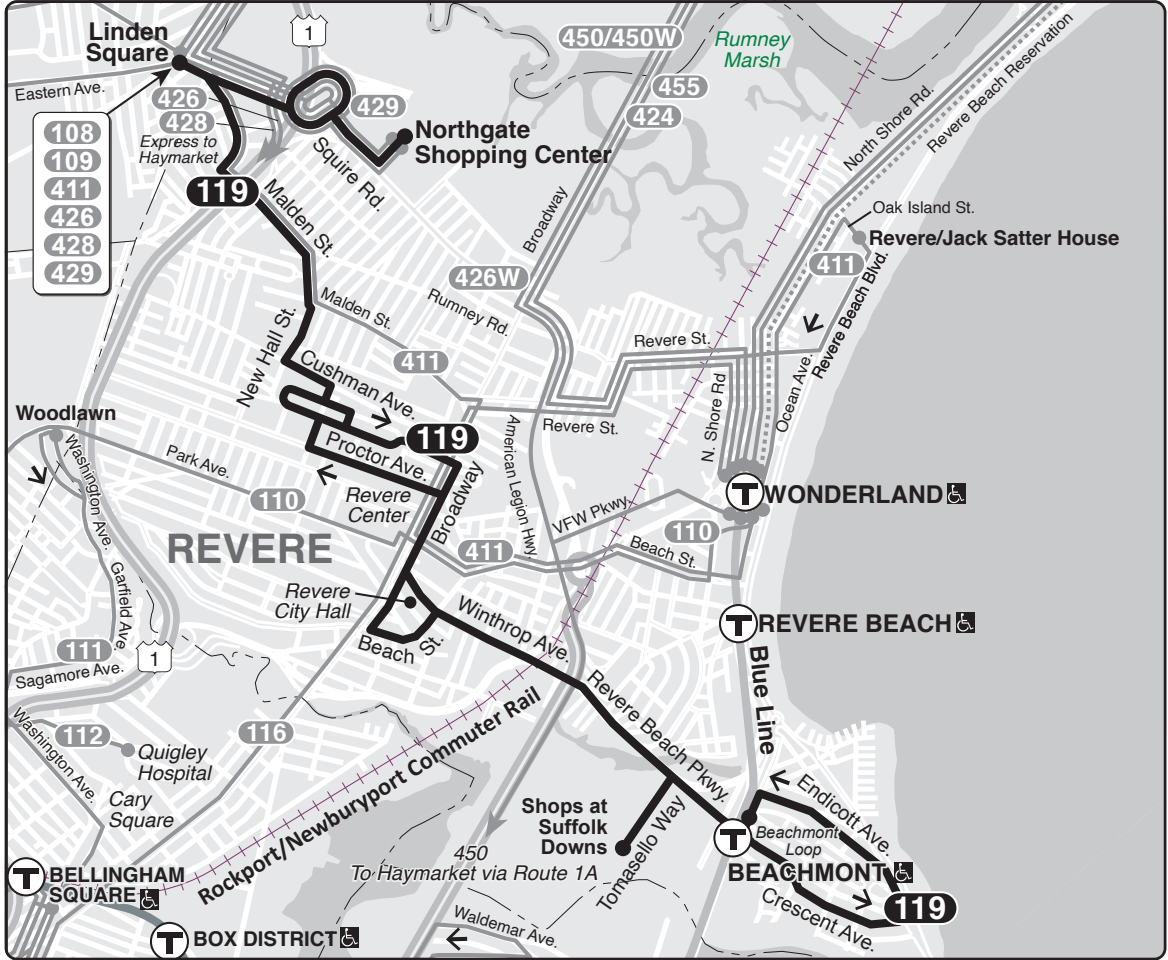

# 119 Northgate – Beachmont Sta

**Schedule Change**  
Weekday, Saturday, Sunday

## Connections

**BLUE LINE**

Information **617-222-3200**  
Lost and Found **617-222-5263**  
TTY **617-222-5146**

Realtime arrival information, maps, and more

**mbta.com**

- Transfer to bus/subway available on CharlieCard and contactless—good for 2 hours, pay fare difference.

**Sunday 119**

Inbound				Outbound			
Northgate Shopping Center	Revere City Hall	Tomasello Way	Beachmont Station	Beachmont Station	Tomasello Way	Revere City Hall	Northgate Shopping Center
9:00	9:15	9:20	9:30	9:35	9:37	9:43	10:00
10:10	10:25	10:30	10:40	10:45	10:47	10:53	11:10
11:20	11:36	11:43	11:53	11:56	11:58	<b>12:05</b>	<b>12:24</b>
<b>12:30</b>	<b>12:47</b>	<b>12:55</b>	<b>1:08</b>	<b>1:13</b>	<b>1:15</b>	<b>1:22</b>	<b>1:41</b>
<b>1:45</b>	<b>2:02</b>	<b>2:10</b>	<b>2:23</b>	<b>2:30</b>	<b>2:32</b>	<b>2:41</b>	<b>3:01</b>
<b>3:05</b>	<b>3:22</b>	<b>3:30</b>	<b>3:43</b>	<b>3:50</b>	<b>3:52</b>	<b>4:01</b>	<b>4:21</b>
<b>4:25</b>	<b>4:42</b>	<b>4:50</b>	<b>5:03</b>	<b>5:10</b>	<b>5:12</b>	<b>5:21</b>	<b>5:42</b>
<b>5:45</b>	<b>6:04</b>	<b>6:12</b>	<b>6:25</b>	<b>6:30</b>	<b>6:32</b>	<b>6:39</b>	<b>7:00</b>
<b>7:10</b>	<b>7:26</b>	<b>7:33</b>	<b>7:45</b>	<b>7:55</b>	<b>7:57</b>	<b>8:04</b>	<b>8:22</b>