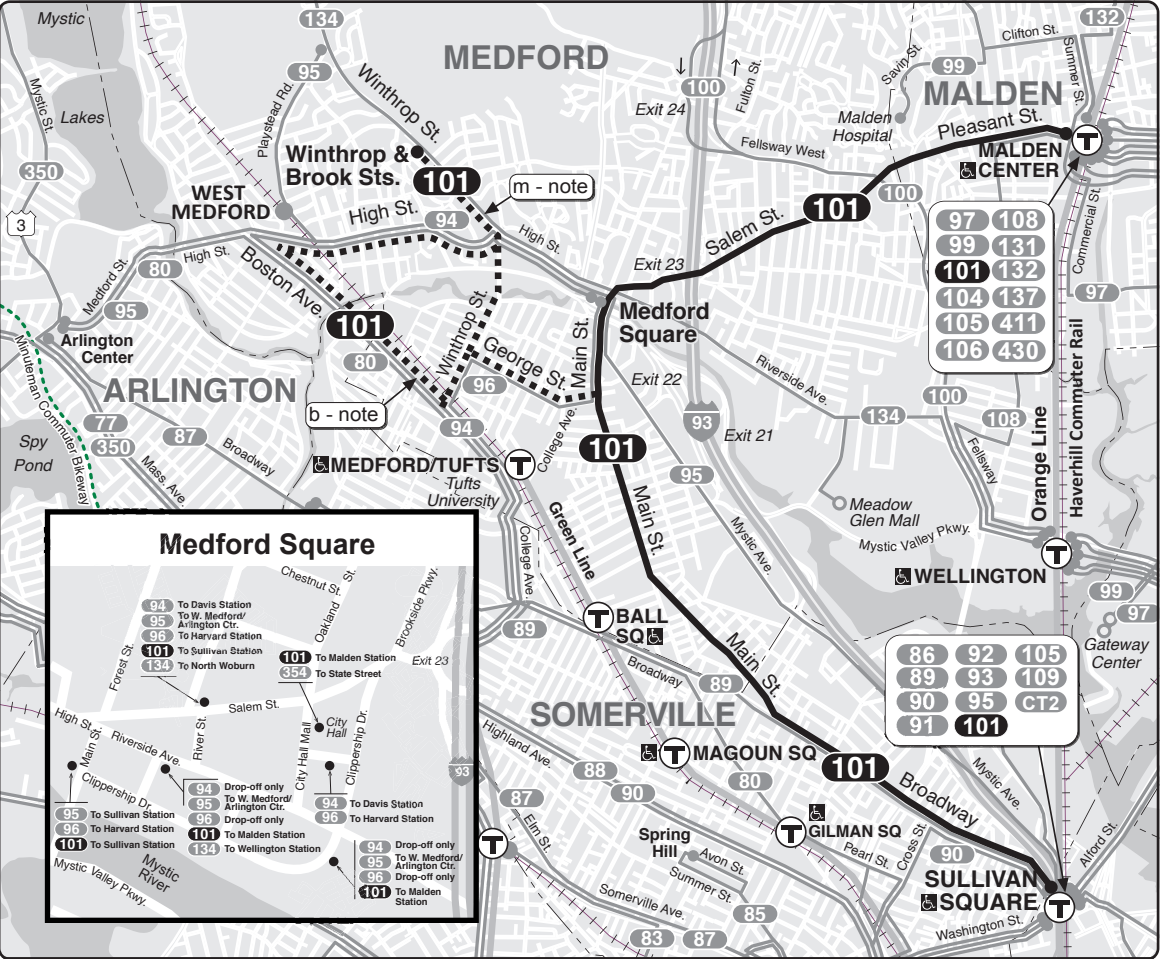

# 101 Malden Ctr Sta – Sullivan Sta via Winter Hill

**Schedule Change**  
Weekday, Saturday, Sunday

**Connections**  
ORANGE LINE  
HAVERHILL LINE

Information **617-222-3200**  
Lost and Found **617-222-2229**  
TTY **617-222-5146**

**B** leaves from Winthrop St & Brooks St only on school days**M** leaves from Main St & Henry St only on school days**W** waits for last train to arrive stationPM times are **bold**

Information in this timetable is subject to change without notice. Traffic and weather may affect running times.

Outbound

Sullivan Station	Broadway & Main St	Medford Square	Malden Center Station
6:20	6:26	6:34	6:43
7:25	7:31	7:39	7:48
8:30	8:37	8:47	8:57
9:40	9:47	9:57	10:07
10:15	10:22	10:32	10:42
10:55	11:02	11:13	11:26
11:35	11:43	11:54	<b>12:07</b>
<b>12:15</b>	<b>12:23</b>	<b>12:34</b>	<b>12:47</b>
<b>12:55</b>	<b>1:03</b>	<b>1:14</b>	<b>1:27</b>
<b>1:35</b>	<b>1:43</b>	<b>1:54</b>	<b>2:07</b>
<b>2:15</b>	<b>2:23</b>	<b>2:34</b>	<b>2:47</b>
<b>2:55</b>	<b>3:03</b>	<b>3:14</b>	<b>3:27</b>
<b>3:35</b>	<b>3:43</b>	<b>3:54</b>	<b>4:07</b>
<b>4:15</b>	<b>4:23</b>	<b>4:34</b>	<b>4:47</b>
<b>5:35</b>	<b>5:46</b>	<b>5:58</b>	<b>6:11</b>
<b>7:00</b>	<b>7:08</b>	<b>7:16</b>	<b>7:27</b>
<b>8:10</b>	<b>8:18</b>	<b>8:26</b>	<b>8:37</b>
<b>9:15</b>	<b>9:23</b>	<b>9:31</b>	<b>9:42</b>
<b>10:20</b>	<b>10:28</b>	<b>10:35</b>	<b>10:45</b>
<b>11:20</b>	<b>11:26</b>	<b>11:33</b>	<b>11:43</b>
12:20	12:26	12:33	12:43