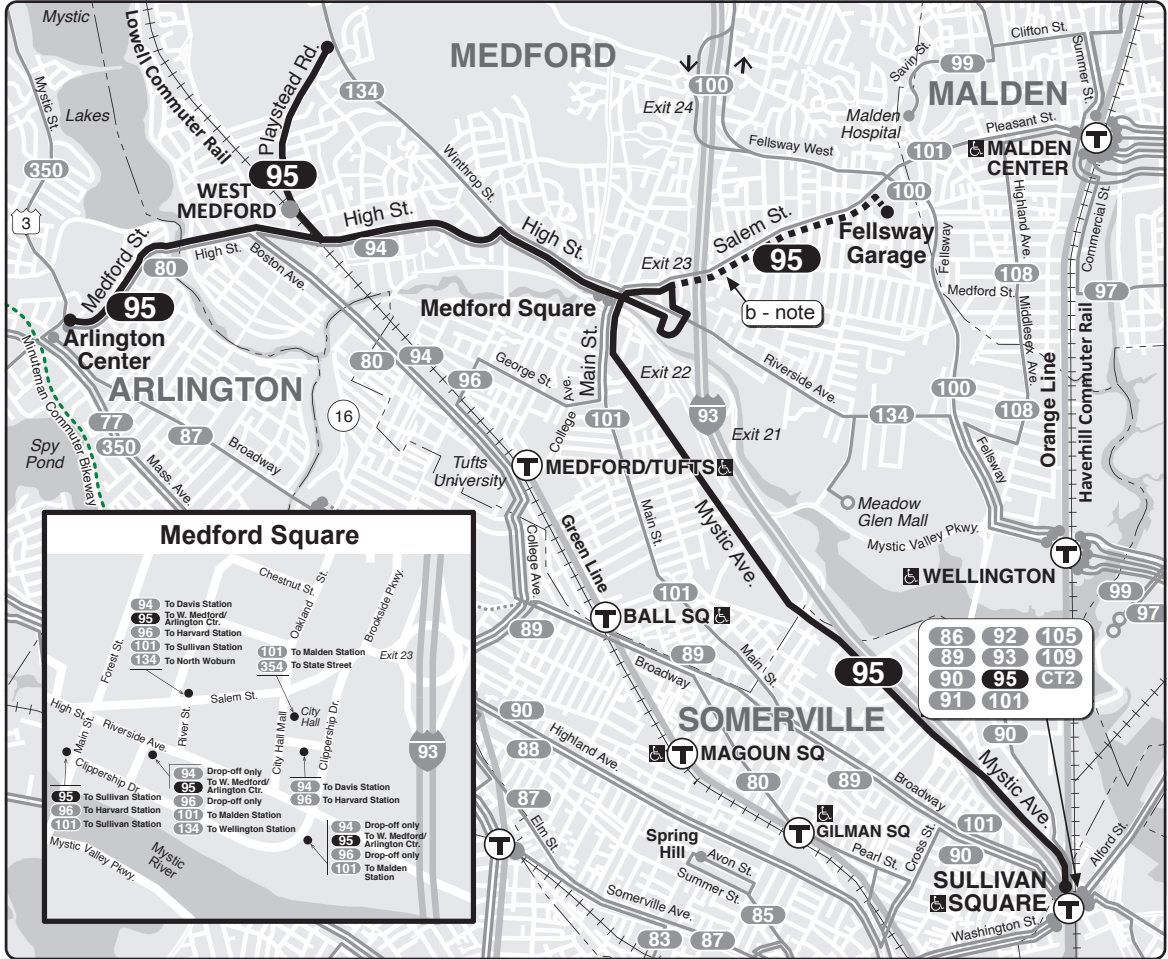

95 West Medford or Arlington Ctr – Sullivan Sta

Schedule Change
Weekday, Saturday, Sunday

- Transfer to bus/subway available on CharlieCard and contactless—good for 2 hours, pay fare difference.
- Children 11 & under ride free.
- ♿ All MBTA buses are accessible to people with disabilities.

Saturday 95

Inbound				Outbound			
Arlington Center	West Medford	Medford Square	Sullivan Station	Sullivan Station	Medford Square	West Medford	Arlington Center
6:15	-	6:22	6:33	5:45	5:55	-	6:07
-	7:10	7:16	7:27	6:40	6:52	7:01	-
8:05	-	8:14	8:28	7:35	7:47	-	8:00
-	9:05	9:12	9:24	8:35	8:47	8:56	-
10:05	-	10:14	10:28	9:30	9:43	-	9:58
-	11:10	11:18	11:33	10:35	10:49	11:02	-
12:20	-	12:30	12:47	11:40	11:54	-	12:12
-	1:35	1:43	1:58	12:55	1:09	1:22	-
2:45	-	2:55	3:12	2:05	2:19	-	2:37
-	3:55	4:03	4:18	3:20	3:34	3:47	-
5:00	-	5:08	5:24	4:25	4:38	-	4:55
-	6:05	6:11	6:25	5:35	5:48	6:00	-
7:15	-	7:23	7:37	6:35	6:48	-	7:04
-	8:20	8:26	8:38	7:45	7:58	8:09	-
9:20	-	9:28	9:41	8:45	8:57	-	9:12
-	10:20	10:25	10:37	9:50	10:02	10:13	-
11:15	-	11:23	11:36	10:45	10:57	-	11:11
-	12:10	12:15	12:27	11:45	11:55	12:04	-
1:05	-	1:11	1:21	12:35	12:45	-	12:58
-	-	-	-	W 1:25	1:35	1:44	-