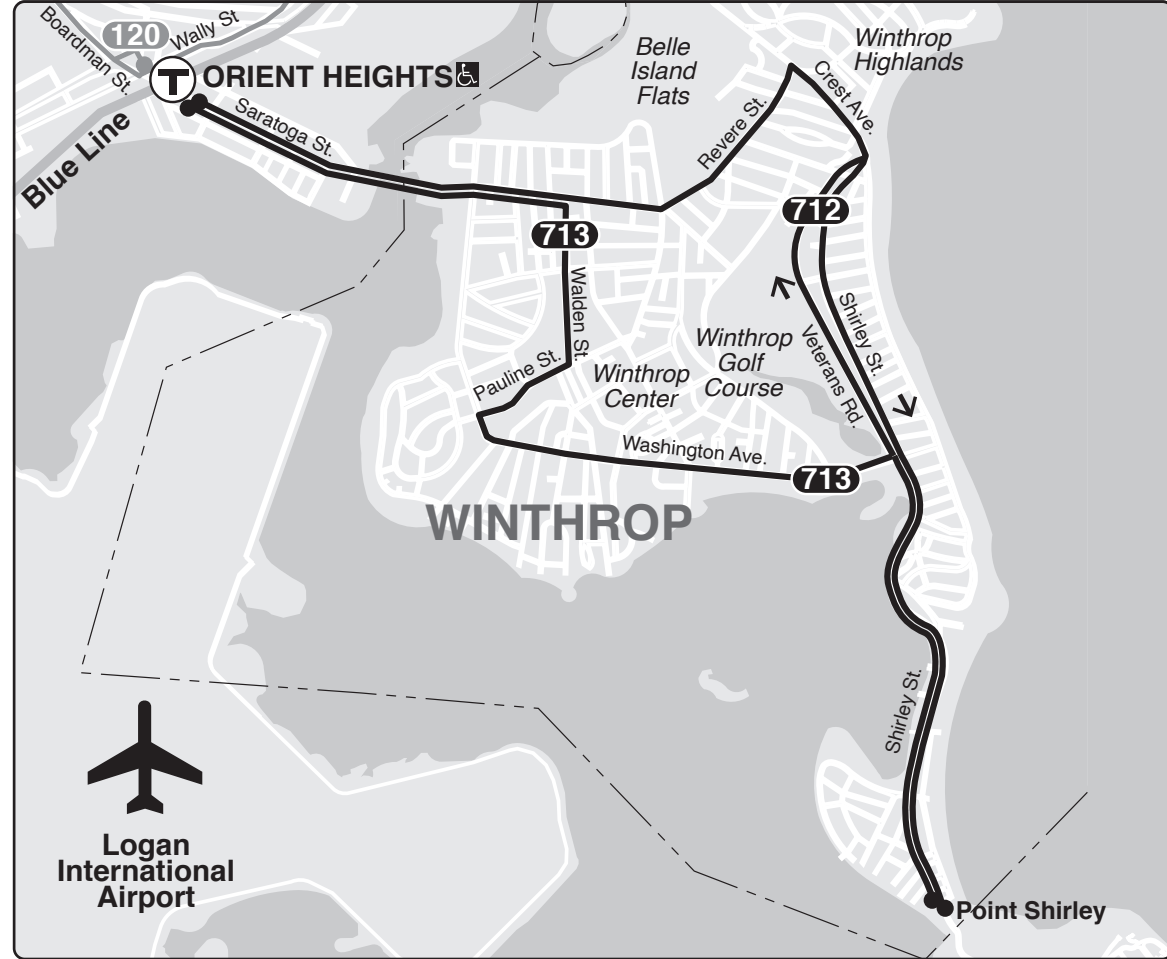

Sunday

Inbound
to Orient Heights Station

Outbound
to Point Shirley

712 713

Point Shirley	Winthrop Beach	Governor's Park	Orient Heights Sta	Orient Heights Sta	Governor's Park	Winthrop Beach	Point Shirley
		712			712		
6:00	6:05	6:11	6:17	7:00	-	7:12	7:17
6:40	6:45	-	6:57	7:40	7:46	7:52	7:57
7:20	7:25	7:31	7:37	8:20	-	8:32	8:37
8:00	8:05	-	8:17	9:00	9:06	9:12	9:17
8:40	8:45	8:51	8:57	9:40	-	9:52	9:57
9:20	9:25	-	9:37	10:20	10:26	10:32	10:37
10:00	10:05	10:11	10:17	11:00	-	11:12	11:17
10:40	10:45	-	10:57	11:40	11:46	11:52	11:57
11:20	11:25	11:31	11:37	12:20	-	12:32	12:37
12:00	12:05	-	12:17	1:00	1:06	1:12	1:17
12:40	12:45	12:51	12:57	1:40	-	1:52	1:57
1:20	1:25	-	1:37	2:20	2:26	2:32	2:37
2:00	2:05	2:11	2:17	3:00	-	3:12	3:17
2:40	2:45	-	2:57	3:40	3:46	3:52	3:57
3:20	3:25	3:31	3:37	4:20	-	4:32	4:37
4:00	4:05	-	4:17	5:00	5:06	5:12	5:17
4:40	4:45	4:51	4:57	5:40	-	5:52	5:57
5:20	5:25	-	5:37	6:20	6:26	6:32	6:37
6:00	6:05	6:11	6:17	7:00	-	7:12	7:17
6:40	6:45	-	6:57	7:40	7:46	7:52	7:57
7:20	7:25	7:31	7:37	8:20	-	8:32	8:37
8:00	8:05	-	8:17	9:00	9:06	9:12	9:17
8:40	8:45	8:51	8:57	9:40	-	9:52	9:57
9:20	9:25	-	9:37	10:20	10:26	10:32	10:37
10:00	10:05	10:11	10:17	11:00	-	11:12	11:17
10:40	10:45	-	10:57	11:40	11:46	11:52	11:57
11:20	11:25	11:31	11:37	12:20	-	12:32	12:37
12:00	12:05	-	12:17	w 1:10	1:16	1:22	-
12:40	12:45	12:51	12:57				
-	1:25	-	1:37				

Effective December 15, 2024

Replaces August 2024

712 Point Shirley – Orient Hts Sta
via Revere Street

713 Point Shirley – Orient Hts Sta
via Winthrop Center

Connections

BLUE LINE

T Information **617-222-3200**
Lost and Found **617-889-5899**
TTY **617-222-5146**