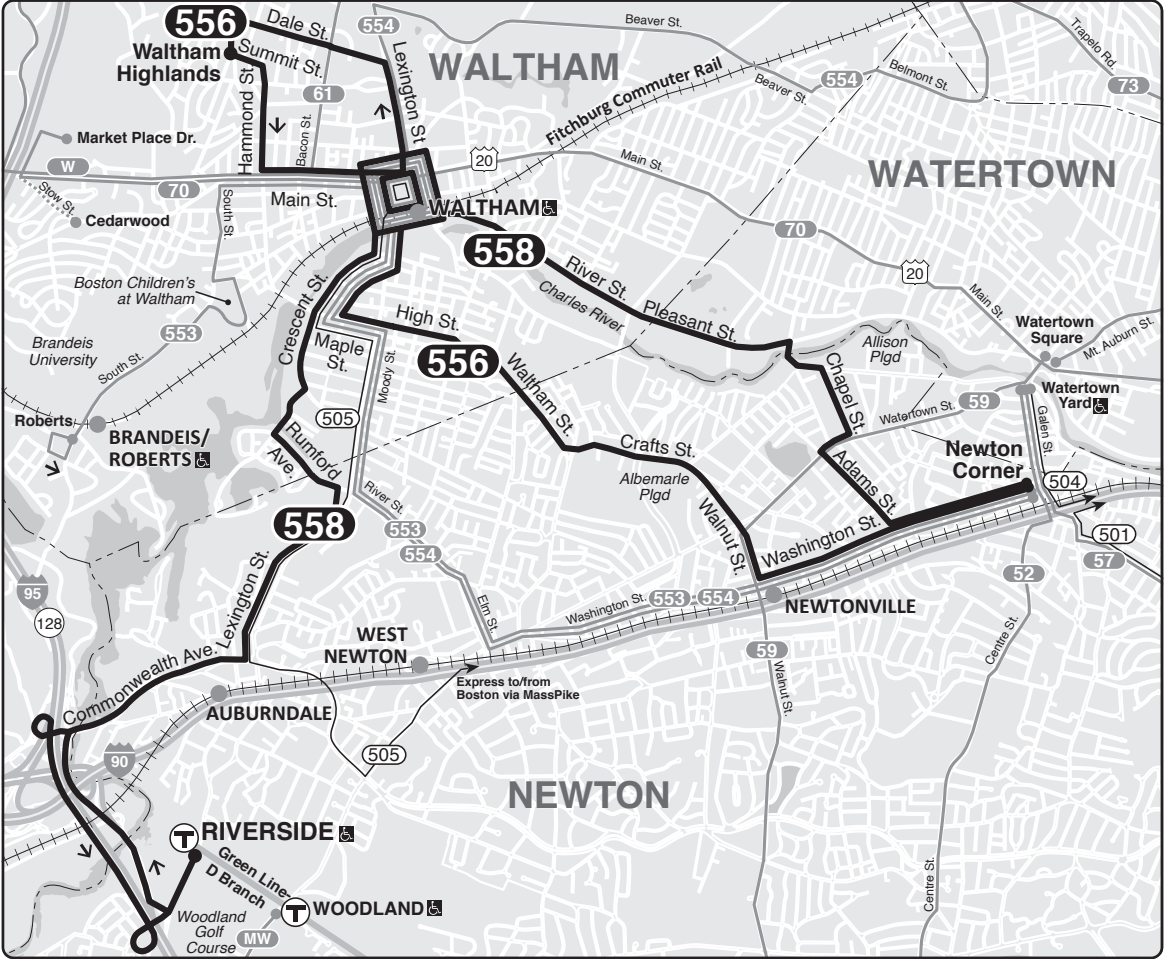

## 558 Riverside Sta – Newton Corner

**Schedule Change** ⓘ

Weekday - 556

**Connections**

GREEN LINE

D

FITCHBURG LINE

FRAMINGHAM/WORCESTER LINE

Information **617-222-3200**  
 Lost and Found **617-222-1450**  
 TTY **617-222-5146**

Realtime arrival information, maps, and more

**mbta.com**

A123-XP2-3-22.1

- Transfer to bus/subway available on CharlieCard and contactless—good for 2 hours, pay fare difference.
- Children 11 & under ride free.

Outbound

Newton Corner	Central Sq, Waltham	Waltham Highlands	Riverside Station	
6:37	6:52	6:59	-	
<b>A</b> 7:10	7:20	-	7:36	
-	7:42	8:05	8:12	
<b>A</b> 8:35	8:46	-	9:03	
-	8:52	9:11	9:17	
<b>A</b> 9:50	10:01	-	10:18	
-	<b>3:31</b>	<b>3:54</b>	<b>4:01</b>	
<b>A</b> 3:50	<b>4:04</b>	-	<b>4:23</b>	
-	<b>4:41</b>	<b>5:04</b>	<b>5:11</b>	
<b>A</b> 5:15	<b>5:29</b>	-	<b>5:48</b>	
-	<b>5:51</b>	<b>6:14</b>	<b>6:21</b>	
<b>A</b> 6:35	<b>6:47</b>	-	<b>7:04</b>	
-	<b>7:01</b>	<b>7:21</b>	<b>7:28</b>	

**A** and shaded lines are Route 558 trips

PM times are **bold**

Information in this timetable is subject to change without notice. Traffic and weather may affect running times.

Always check bus destination signs before boarding. Some buses may only serve a part, or skip portions of this route.