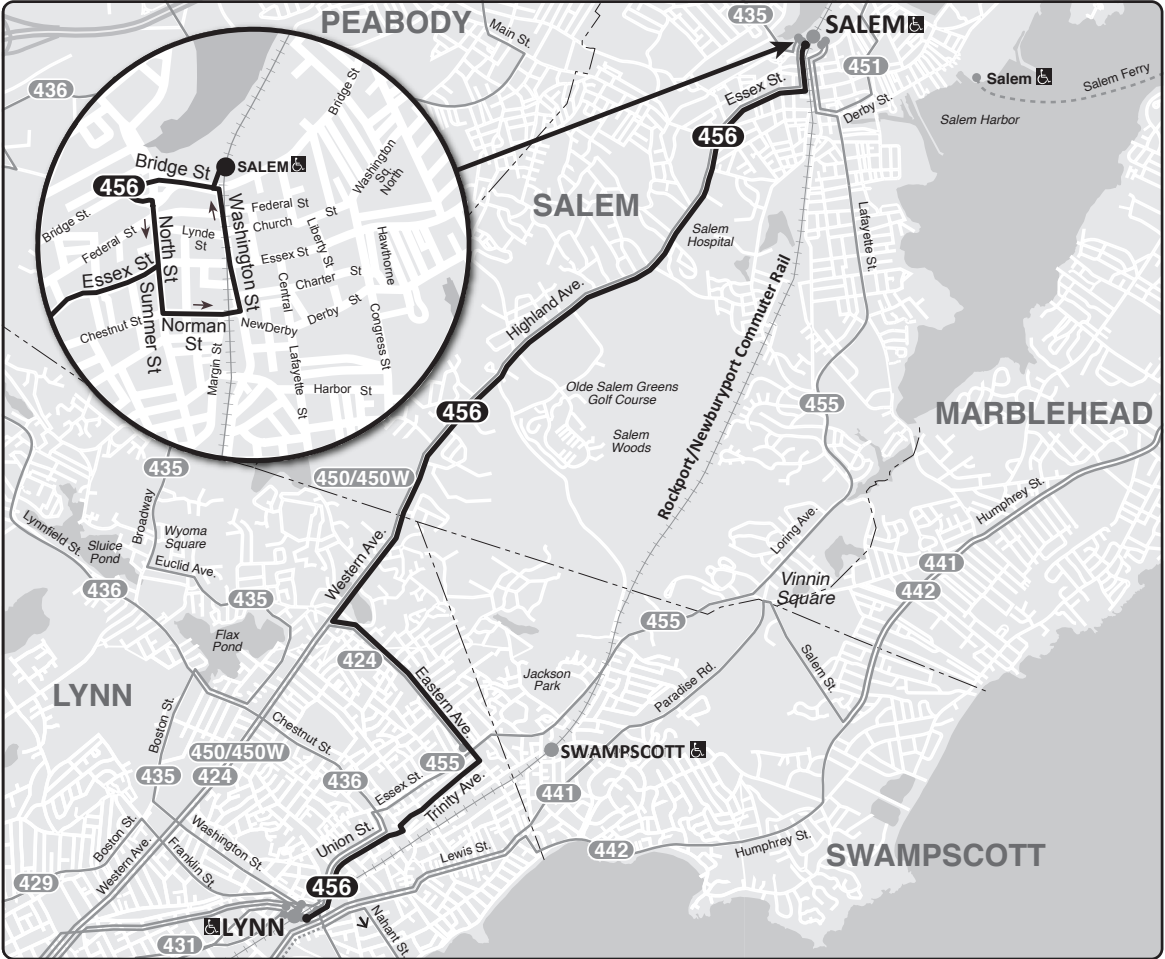

456 Salem Depot – Central Sq, Lynn

Connections

NEWBURYPORT/ROCKPORT LINE

- Transfer to bus/subway available on CharlieCard and contactless—good for 2 hours, pay fare difference.
- Children 11 & under ride free.

mbta.com

Weekday 456
Inbound

| Salem Depot | Salem Hospital | Buchanan Circle | Central Sq, Lynn |
|--------------|----------------|-----------------|------------------|
| 9:50 | 9:55 | 10:01 | 10:18 |
| 11:00 | 11:05 | 11:11 | 11:28 |
| 12:15 | 12:20 | 12:27 | 12:45 |
| 1:35 | 1:40 | 1:47 | 2:07 |
| 3:00 | 3:06 | 3:16 | 3:38 |

Outbound

| Central Sq, Lynn | Buchanan Circle | Salem Hospital | Salem Depot |
|------------------|-----------------|----------------|--------------|
| 10:25 | 10:37 | 10:43 | 10:55 |
| 11:35 | 11:47 | 11:53 | 12:05 |
| 12:55 | 1:10 | 1:16 | 1:29 |
| 2:15 | 2:32 | 2:41 | 2:53 |
| 3:45 | 4:02 | 4:08 | 4:22 |

SAT Columbus/Indigenous Peoples Day

SUN Thanksgiving

SUN Christmas Day