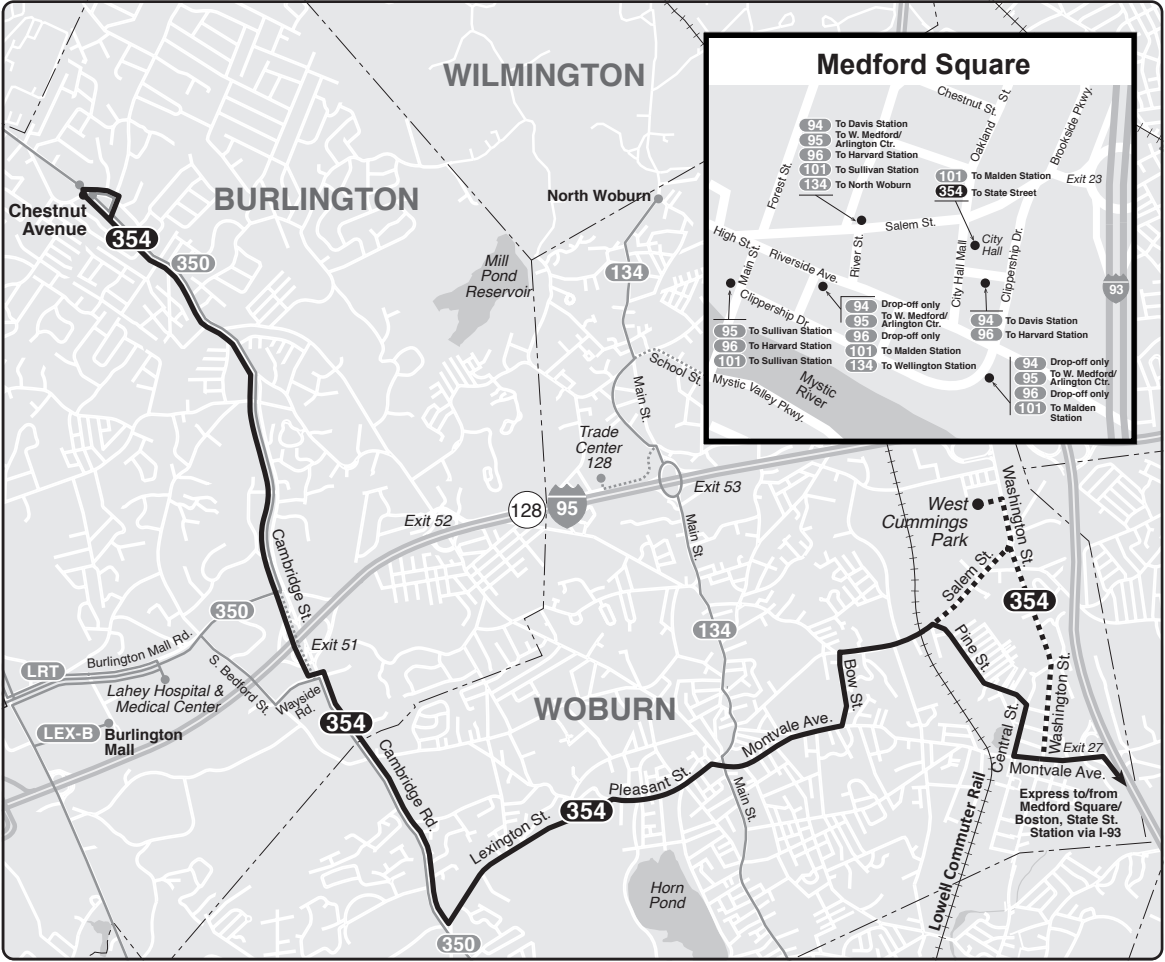

# 354 N. Burlington – State St, Boston

### Monday–Friday

354

Inbound  
to State Street, Boston

Chestnut Avenue	Woburn Square	400 W. Cummings	Montvale & I-93	Medford Square	State Street
5:30	5:42	-	5:51	5:58	6:11
6:00	6:15	-	6:25	6:33	6:47
6:30	6:45	-	6:55	7:06	7:24
6:50	7:06	-	7:18	7:31	7:49
7:10	7:29	-	7:41	7:54	8:13
7:30	7:49	-	8:01	8:15	8:34
7:50	8:09	-	8:21	8:35	8:54
8:10	8:29	-	8:41	8:55	9:14
8:40	8:59	-	9:08	9:17	9:36
9:10	9:25	-	9:34	9:43	10:02
9:40	9:55	-	10:04	10:13	10:32
<b>4:00</b>	<b>4:20</b>	<b>4:28</b>	<b>4:36</b>	<b>4:44</b>	<b>5:04</b>
<b>4:30</b>	<b>4:50</b>	<b>4:58</b>	<b>5:06</b>	<b>5:14</b>	<b>5:39</b>
<b>5:05</b>	<b>5:26</b>	<b>5:34</b>	<b>5:42</b>	<b>5:50</b>	<b>6:15</b>
<b>5:45</b>	<b>6:05</b>	<b>6:11</b>	<b>6:17</b>	<b>6:24</b>	<b>6:42</b>
<b>6:10</b>	<b>6:27</b>	<b>6:33</b>	<b>6:39</b>	<b>6:46</b>	<b>7:02</b>
<b>6:35</b>	<b>6:52</b>	<b>6:58</b>	<b>7:04</b>	<b>7:11</b>	<b>7:27</b>

### Express Service

Local fare only applies to trips taken within Medford, Woburn and Burlington.

PM times are **bold**

No service on Saturdays and Sundays

This route operates on holidays with Saturday service.